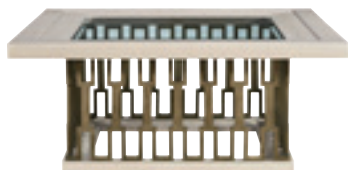

SYNCHRONICITY COCKTAIL TABLE
628A801 / 42w x 42d x 18h
Inset beveled glass top. Metal frame.
Shown on page: 22