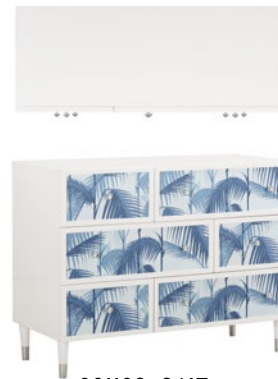

331132-2617
Aqua Single Dresser
48W x 19D x 36H