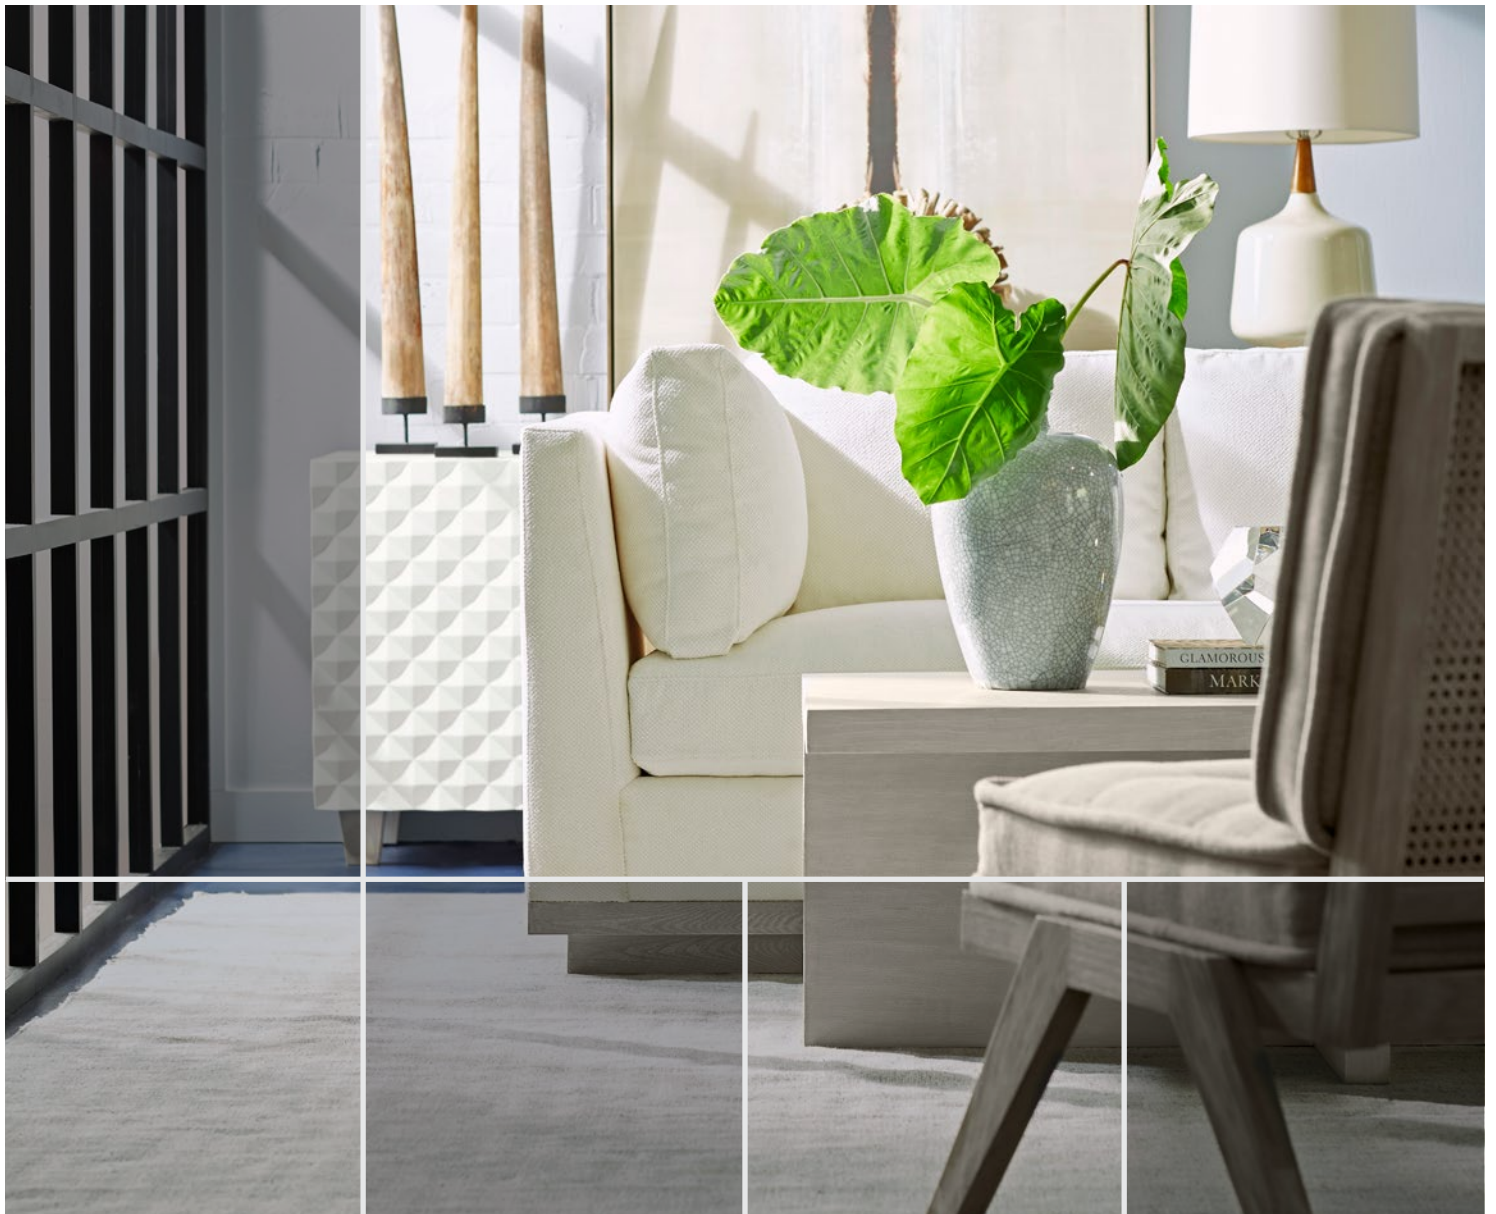

33127

epicenters

W H E R E   S T Y L E   I S   B O R N