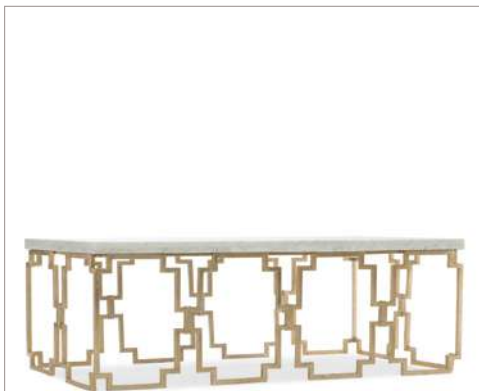

1687-80110-00 Rectangle Cocktail Table
Metal Tube, Metal Bar and Kalala White
Marble
52W x 30D x 18 1/4H (132 x 76 x 46 cm)