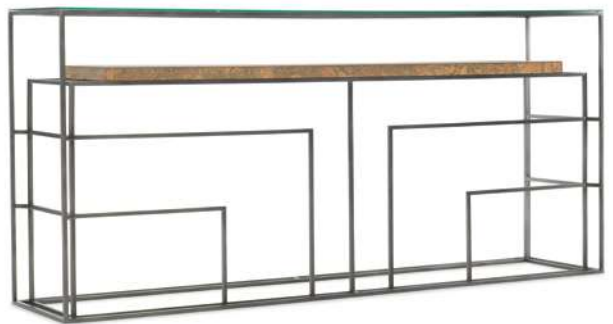

5645-80151-LTBR Sofa Table
Hardwood Solids, Cork and 6MM Tempered Glass
74W x 16D x 34 1/4H (188 x 41 x 87 cm)