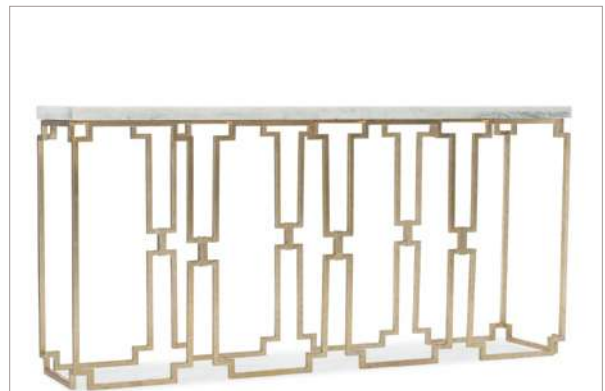

1687-80151-00 Console Table
Metal with White Travertine Stone Veneer
62W x 14D x 30 1/4H (157 x 36 x 77 cm)