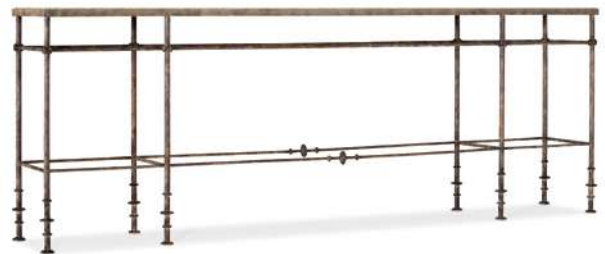

6960-85001-00 St. James Metal and Stone Console
Oxidated Iron Base and Polished Stone Veneer Top
91W x 15D x 32 1/2H (231 x 38 x 83 cm)