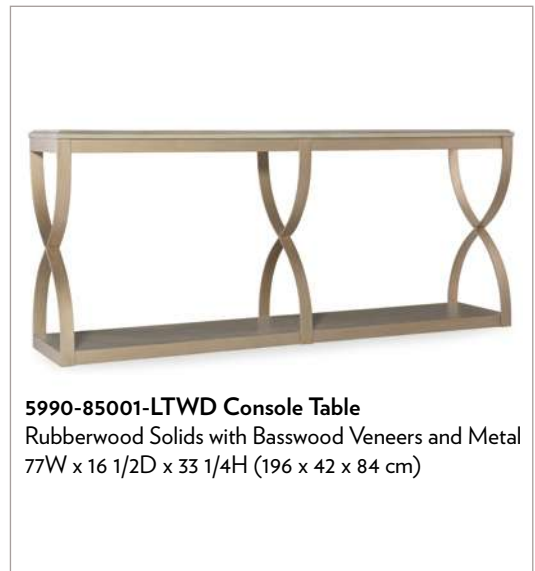

ELIXIR

Matching entertainment item on page 35