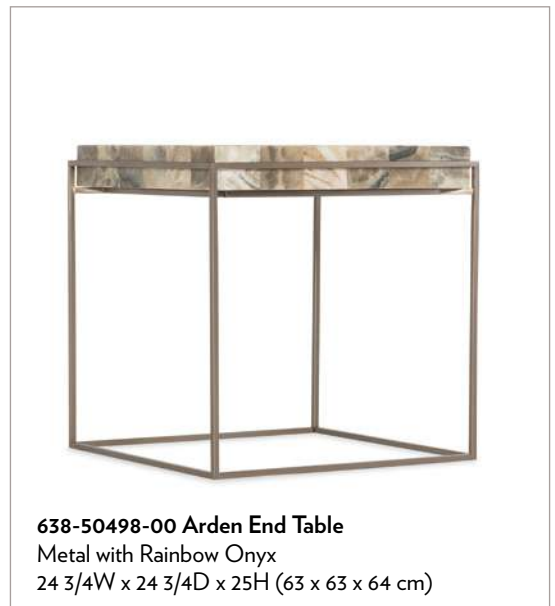

CONSTANTIN

5714-80110-GLD Cocktail Table
Mango Solids with Brass Foil
38W x 38D x 17H (97 x 97 x 43 cm)

5714-80113-GLD End Table
Mango Solids with Brass Foil
16W x 16D x 21H (41 x 41 x 53 cm)

MÉLANGE

5533-80112-LTBR Square Cocktail Table
Marble with Tubular Steel
42W x 42D x 20H (107 x 107 x 51 cm)