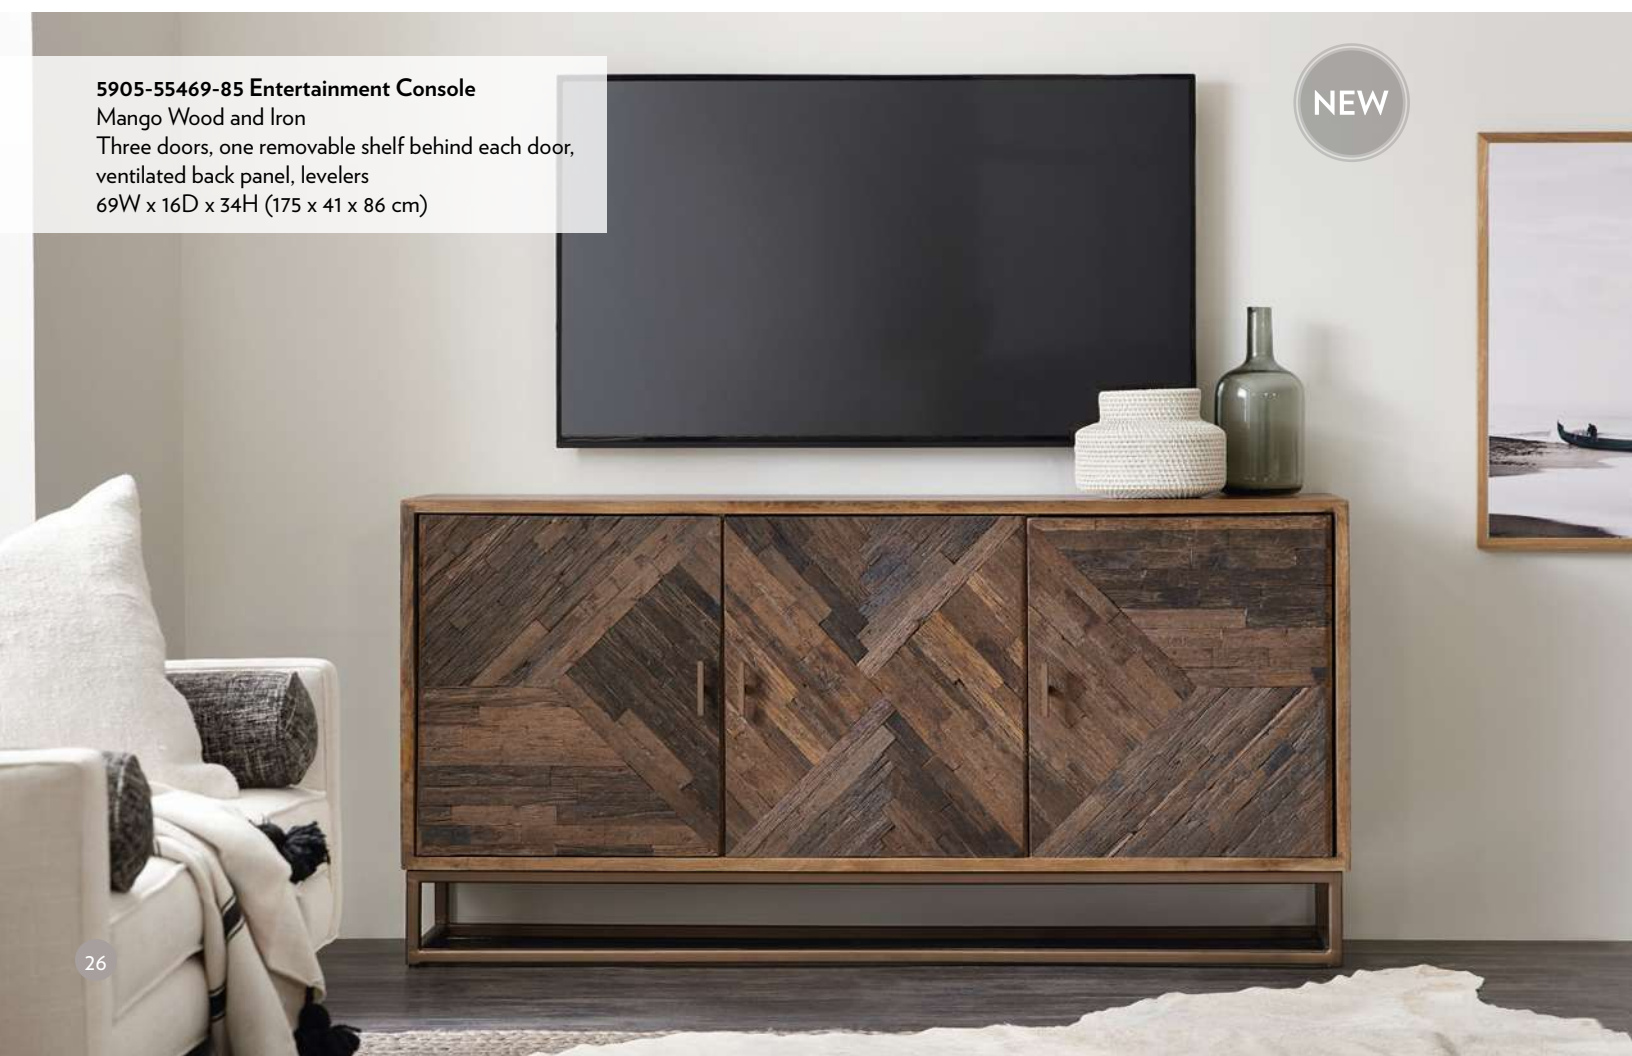

5905-55469-85 Entertainment Console

Mango Wood and Iron

Three doors, one removable shelf behind each door,
ventilated back panel, levelers

69W x 16D x 34H (175 x 41 x 86 cm)

NEW