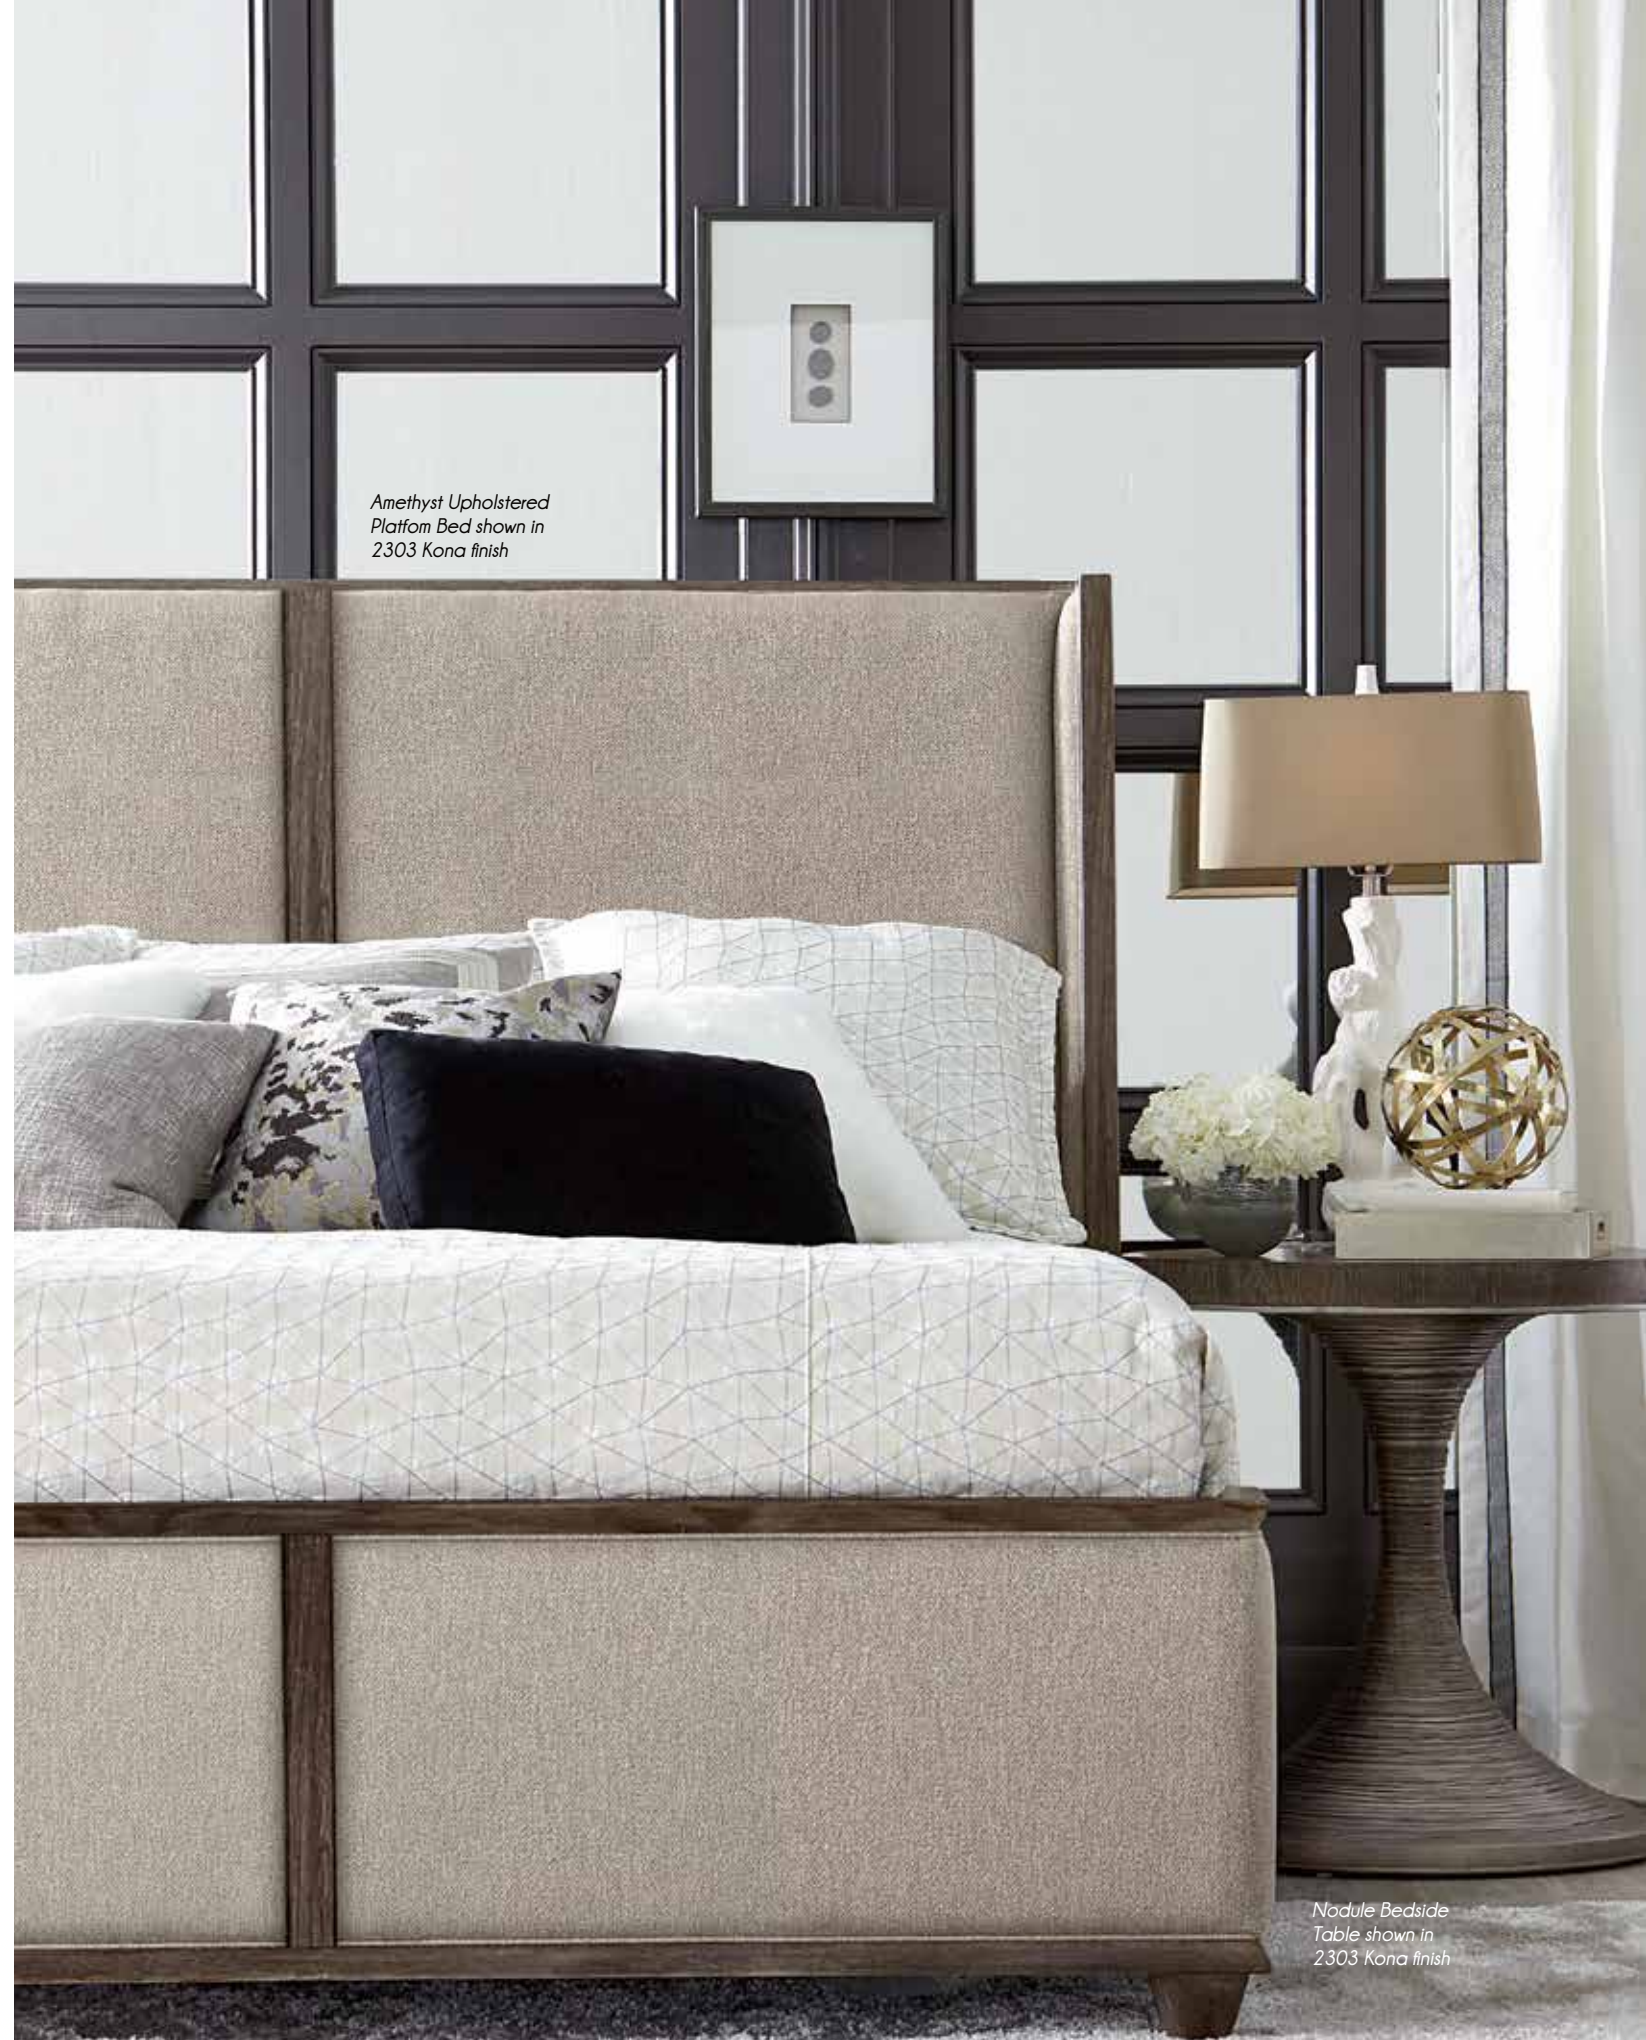

Amethyst Upholstered Platform Bed shown in 2303 Kona finish

Nodule Bedside Table shown in 2303 Kona finish