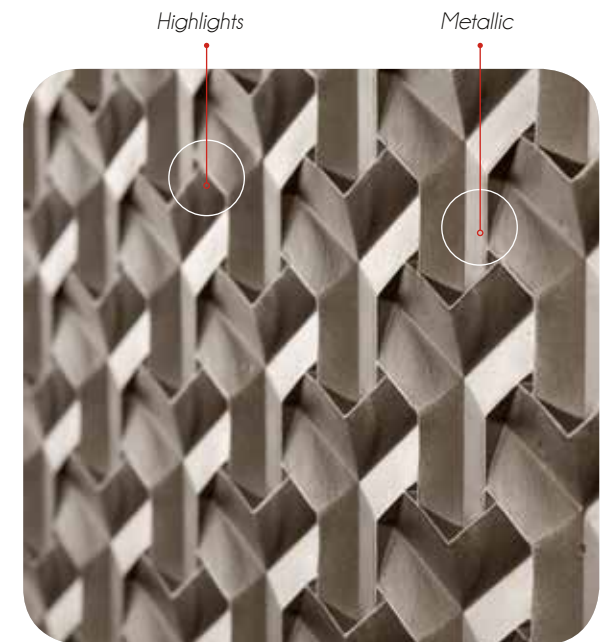

FACET FINISH

A metallic soil color with subtle iridescence. Warm and bronzy with enough sheen to let natural light dance on its undulating surfaces. Found as an accent to the primary Kona finish.