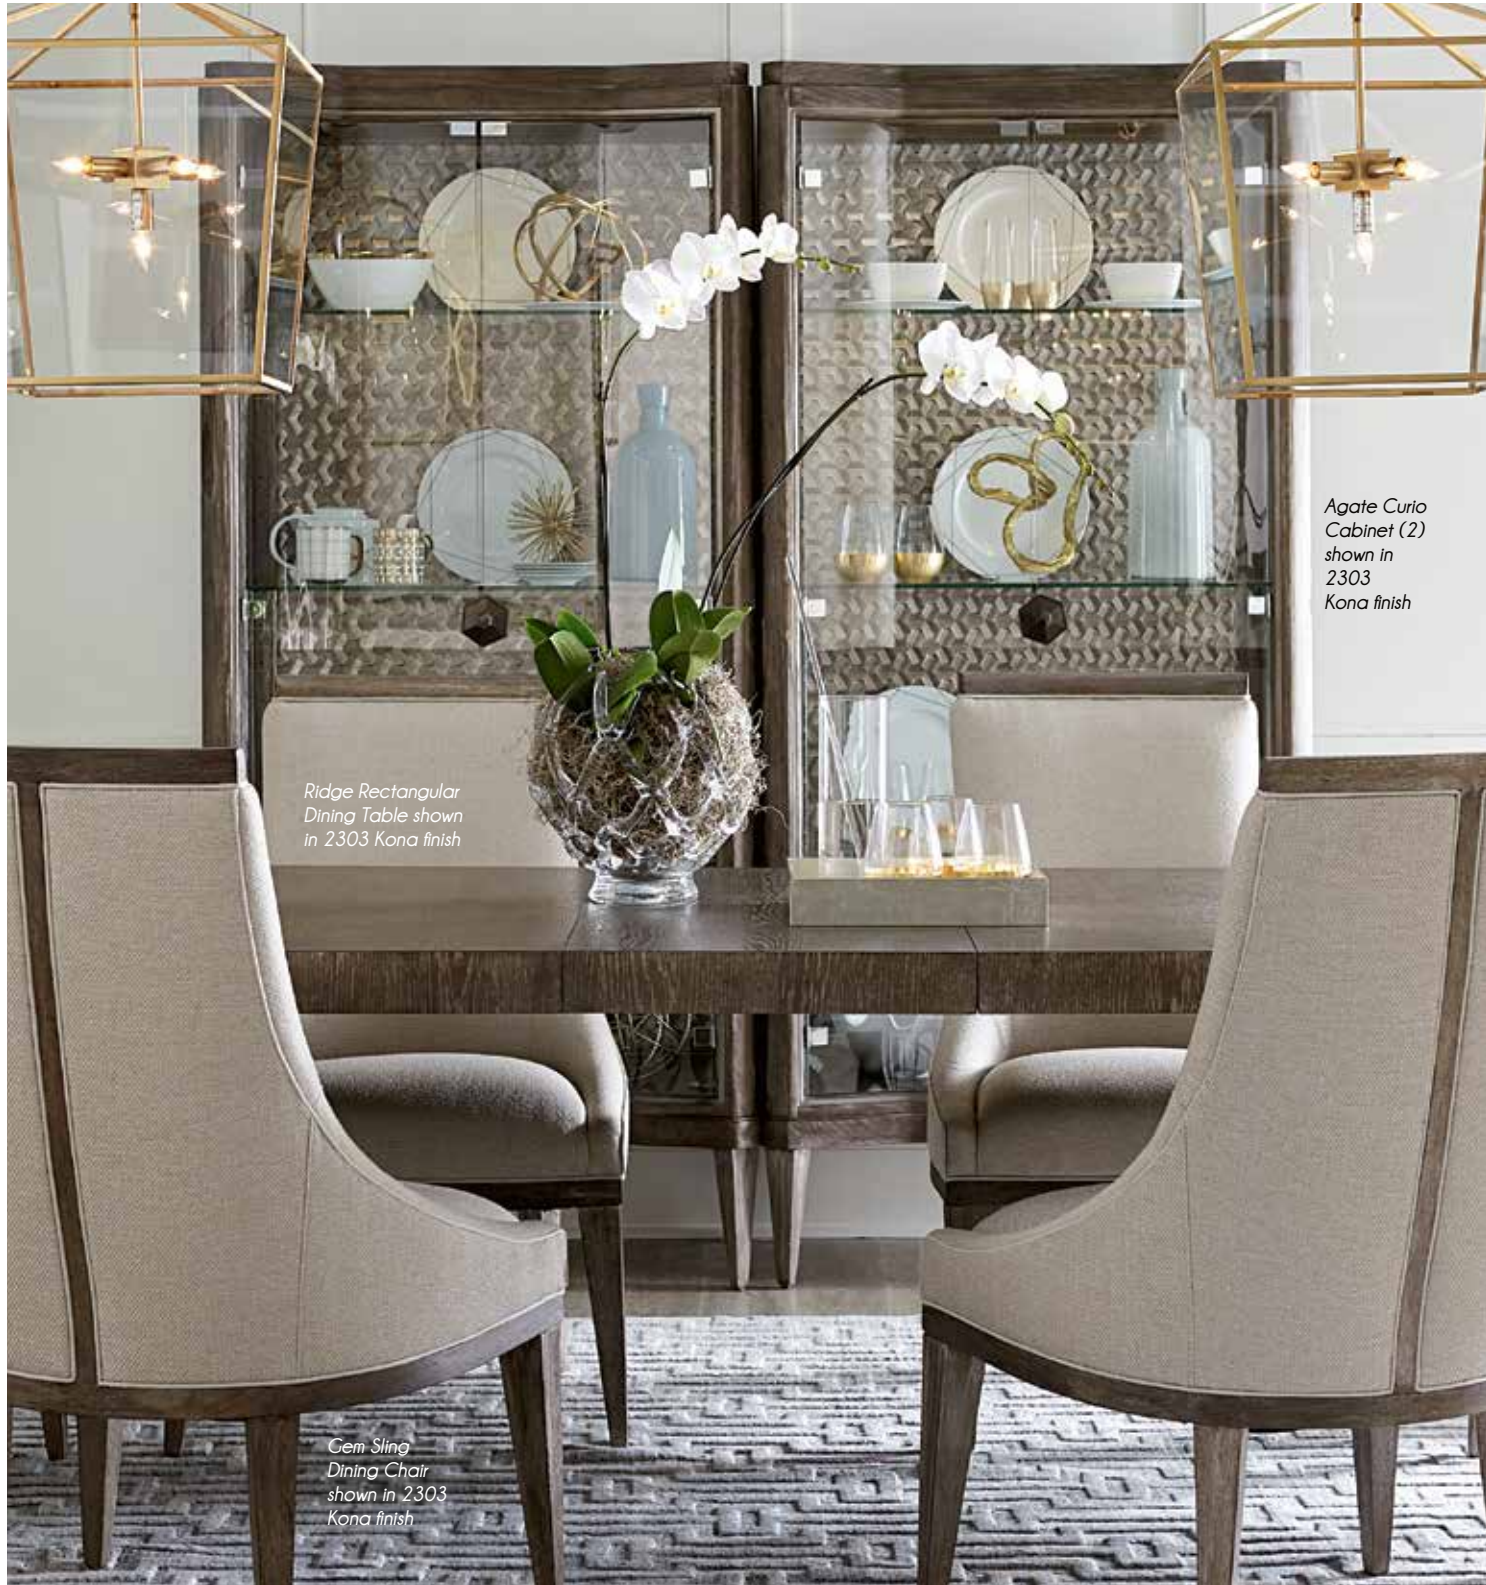

Agate Curio Cabinet
(with two sets of legs)
238240-2303
35.5W x 20.375D x 78/90H

From its concave curved front to the applied chevron weave decoupage lining its back, the slender Geode Agate Curio Cabinet offers a lot of style in a compact package. The curved glass doors open with custom cast metal hardware in a Tumbled Bronze finish. The four adjustable glass shelves are illuminated with recessed can lighting. The cabinet comes with two sets of tapered legs to give the option of 78" or 90" height. The case and legs are in white oak in a Kona finish.

Ridge Rectangular Dining Table shown in 2303 Kona finish

Agate Curio Cabinet (2) shown in 2303 Kona finish

Gem Sling Dining Chair shown in 2303 Kona finish