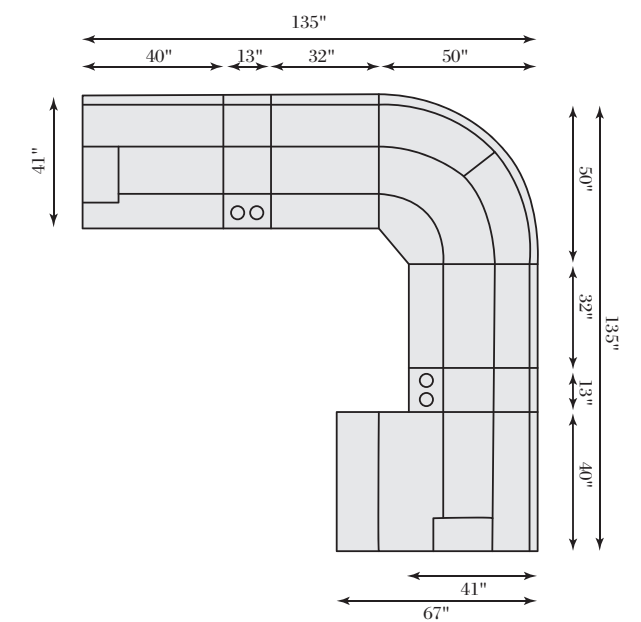

6336R LEFT ARM POWER MOTION CHAIR W 39 | D 40 | H 42 in. SH 20 | AH 24 | SD 22 in.	6335R RIGHT ARM POWER MOTION CHAIR W 39 | D 40 | H 42 in. SH 20 | AH 24 | SD 22 in.	6370R WEDGE W 52 | D 52 | H 42 in. SH 20 | SD 22 in.	6350R ARMLESS CHAIR W 31 | D 40 | H 42 in. SH 20 | SD 22 in.

6355R ARMLESS POWER MOTION CHAIR W 31 | D 40 | H 42 in. SH 20 | SD 22 in.	6306R CONSOLE W 13 | D 40 | H 42 in. SH 20

6838R LEFT ARM POWER MOTION CHAISE W 40 | D 67 | H 40 in. SH 19-1/2 | AH 24-1/2 | SD 48 in.	6837R RIGHT ARM POWER MOTION CHAISE W 40 | D 67 | H 40 in. SH 19-1/2 | AH 24-1/2 | SD 48 in.	6836R LEFT ARM POWER MOTION CHAIR W 40 | D 41 | H 40 in. SH 19-1/2 | AH 24-1/2 | SD 21 in.	6835R RIGHT ARM POWER MOTION CHAIR W 40 | D 41 | H 40 in. SH 19-1/2 | AH 24-1/2 | SD 21 in.

6870R WEDGE W 71 | D 45 | H 40 in. SH 19-1/2 | SD 21 in.	6850R ARMLESS CHAIR W 32 | D 41 | H 40 in. SH 19-1/2 | SD 21 in.	6855R ARMLESS POWER MOTION CHAIR W 32 | D 41 | H 40 in. SH 19-1/2 | SD 21 in.	6806R CONSOLE W 13 | D 40 | H 40 in. SH 19-1/2 in.