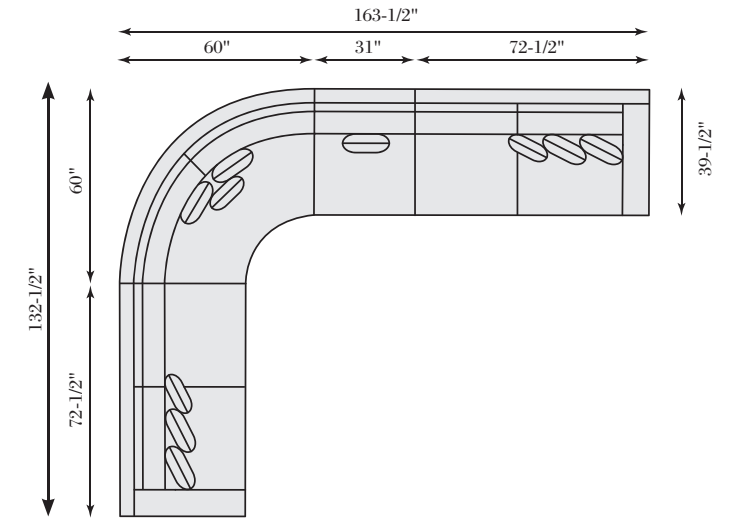

W 68 | D 40 | H 36 in.
SH 16 | AH 23 | SD 24-1/2 in.

W 68 | D 40 | H 36 in.
SH 16 | AH 23 | SD 24-1/2 in.

W 40 | D 40 | H 36 in.
SH 16 | SD 24-1/2 in.

W 30 | D 40 | H 36 in.
SH 16 | SD 24-1/2 in.

W 72-1/2 | D 39-1/2 | H 39 in.
SH 18 | AH 24 | SD 25 in.

W 72-1/2 | D 39-1/2 | H 39 in.
SH 18 | AH 24 | SD 25 in.

W 84-1/2 | D 46 | H 39 in.
SH 18 | SD 25 in.

W 31 | D 39-1/2 | H 39 in.
SH 18 | AH 24 | SD 25 in.