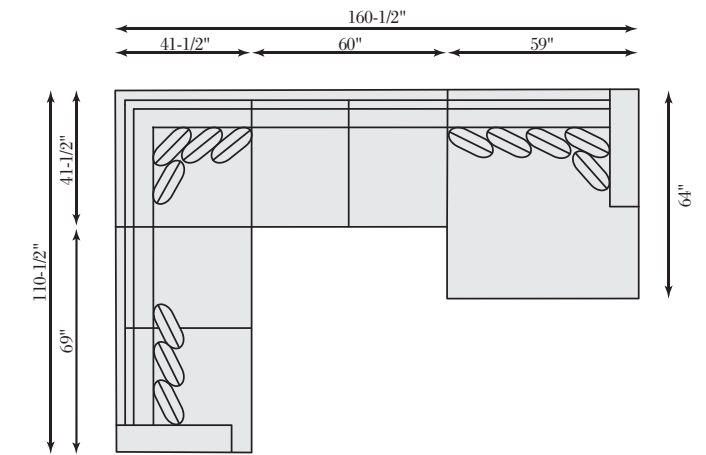

W 44 | D 39-1/2 | H 32-1/2 in.
SH 16-1/2 | SD 30 in.

W 44 | D 39-1/2 | H 32-1/2 in.
SH 16-1/2 | SD 30 in.

W 39-1/2 | D 39-1/2 | H 33 in.
SH 16-1/2 | SD 30 in.

W 36 | D 39-1/2 | H 33 in.
SH 16-1/2 | SD 30 in.

W 39-1/2 | D 39-1/2 | H 17 in.

W 69 | D 41-1/2 | H 34 in.
SH 17 | AH 23-1/2 | SD 23 in.

W 69 | D 41-1/2 | H 34 in.
SH 17 | AH 23-1/2 | SD 23 in.

W 60 | D 41-1/2 | H 34 in.
SH 17 | SD 23 in.

W 59 | D 64 | H 34 in.
SH 17 | AH 23-1/2 | SD 45 in.

W 59 | D 64 | H 34 in.
SH 17 | AH 23-1/2 | SD 45 in.

W 41-1/2 | D 41-1/2 | H 34 in.
SH 17 | SD 23 in.

W 30 | D 41-1/2 | H 34 in.
SH 17 | SD 23 in.