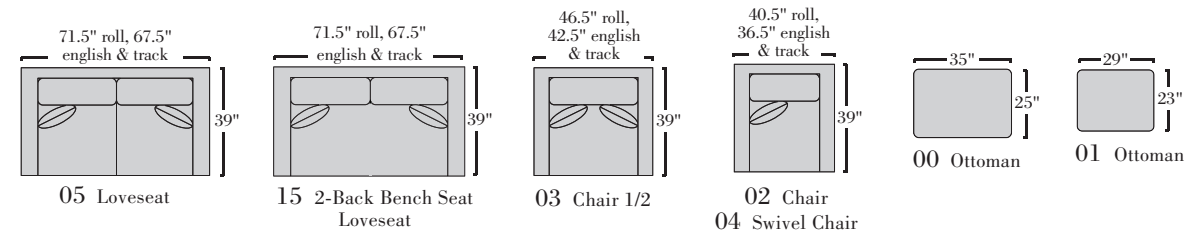

STEP 1 Select the FRAME(S)

NOTE: Order with **S** prefix for frames with pillows OR **Y** prefix for frames without pillows.

Sectional pieces are not stand-alone items.