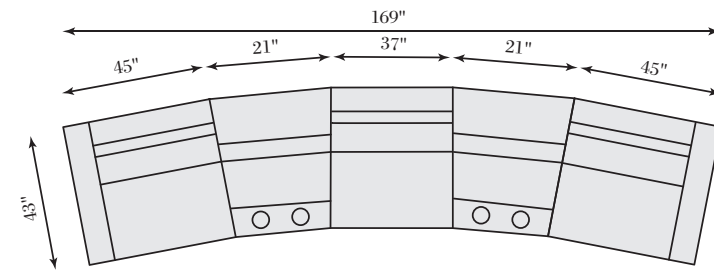

VITTORIO POWER MOTION

Pieces Shown: 6636R Left Arm Power Motion Chair, 6666R Console (2), 6655R Armless Power Motion Chair, 6635R Right Arm Power Motion Chair

Leather Shown: 325-002

Individual pieces are not stand-alone items

WRIGLEY POWER MOTION

Pieces Shown: 9736R Left Arm Power Motion Chair, 9706R Console (2), 9750R Armless Chair (2), 9770R Wedge, 9735R Right Arm Power Motion Chair

Leather Shown: 314-012

Individual pieces are not stand-alone items

W 45 | D 43 | H 31 in.
SH 19 | AH 28 | SD 21 in.

W 45 | D 43 | H 31 in.
SH 19 | AH 28 | SD 21 in.

W 21 | D 43 | H 26-1/2 in.
SH 19 in.

W 37 | D 43 | H 31 in.
SH 19 | SD 21 in.

W 43 | D 43 | H 31 in.
S/H 19 | A/H 28 in. | SD 21 in.

W 13 | D 43 | H 26-1/2 in.
S/H 19 | A/H 28 in.

W 39-1/2 | D 39-1/2 | H 40-1/2 in.
SH 19 | AH 24 | SD 21 in.

W 39-1/2 | D 39-1/2 | H 40-1/2 in.
SH 19 | AH 24 | SD 21 in.

W 69-1/2 | D 43-1/2 | H 41 in.
SH 19 | SD 24-1/2 in.

W 31-1/2 | D 39-1/2 | H 40-1/2 in.
SH 19 | SD 21 in.

W 31-1/2 | D 39-1/2 | H 40-1/2 in.
SH 19 | SD 21 in.

W 12 | D 40-1/2 | H 40-1/2 in.
SH 19