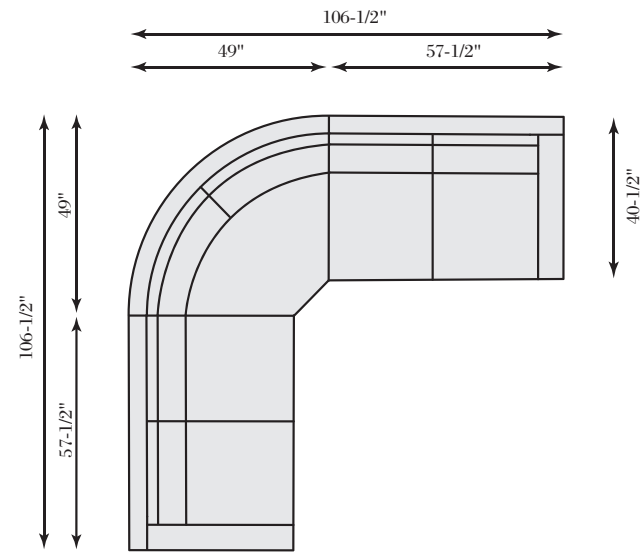

MCGWIRE POWER MOTION

Pieces Shown: 252RL Left Arm Power Motion Loveseat, 270RL Wedge, 251RL Right Arm Power Motion Loveseat

Leather Shown: 232-202
Nailhead Finish Shown: #6 Antique Brass standard

Individual pieces are not stand-alone items

RAWLINGS POWER MOTION

Pieces Shown: 9936R Left Arm Power Motion Chair, 9906R Console (2), 9950R Armless Chair (2), 9970R Wedge, 9935R Right Arm Power Motion Chair

Leather Shown: 304-020

Individual pieces are not stand-alone items

W 57-1/2 | D 40-1/2 | H 41-1/2 in.
SH 19-1/2 | AH 24-1/2 | SD 22 in.

W 57-1/2 | D 40-1/2 | H 41-1/2 in.
SH 19-1/2 | AH 24-1/2 | SD 22 in.

W 67 | D 48 | H 41-1/2 in.
SH 19-1/2 | SD 22 in.

W 26 | D 40-1/2 | H 41-1/2 in.
SH 19-1/2 | SD 22 in.

W 26 | D 40-1/2 | H 41-1/2 in.
SH 19-1/2 | SD 22 in.

W 38 | D 41 | H 42 in.
SH 19 | AH 25 | SD 21 in.

W 38 | D 41 | H 42 in.
SH 19 | AH 25 | SD 21 in.

W 52 | D 51 | H 41 in.
SH 19 | SD 21 in.

W 32 | D 41 | H 42 in.
SH 19 | SD 21 in.

W 32 | D 41 | H 42 in.
SH 19 | SD 21 in.

W 13 | D 41 | H 42 in.
SH 19