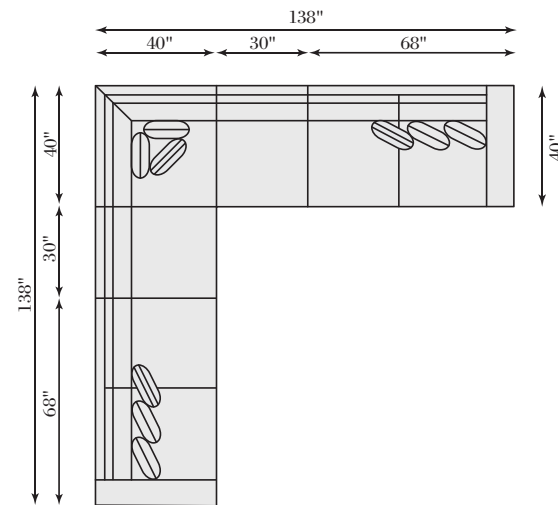

LARSON

Pieces Shown: B5042 Left Arm Loveseat, B5030 Armless Chairs (2), B5032 Corner Chair, B5041 Right Arm Loveseat

Fabric Shown: 1034-044
Pillows Shown: LP139, LP132, and 7024-211 (DP11)
Finish: #751 Mocha standard

Individual pieces are not stand-alone items

LOCKETT

Pieces Shown: B2142 Left Arm Loveseat, B2160 Wedge, B2130 Armless Chair, B2141 Right Arm Loveseat

Fabric Shown: 2981-200
Pillow Fabric Shown: 7009-225, 1921-020, 2723-052
Finish Shown: #751 Mocha standard

Individual pieces are not stand-alone items

W 68 | D 40 | H 36 in.
SH 16 | AH 23 | SD 24-1/2 in.

W 68 | D 40 | H 36 in.
SH 16 | AH 23 | SD 24-1/2 in.

W 40 | D 40 | H 36 in.
SH 16 | SD 24-1/2 in.

W 30 | D 40 | H 36 in.
SH 16 | SD 24-1/2 in.

W 72-1/2 | D 39-1/2 | H 39 in.
SH 18 | AH 24 | SD 25 in.

W 72-1/2 | D 39-1/2 | H 39 in.
SH 18 | AH 24 | SD 25 in.

W 84-1/2 | D 46 | H 39 in.
SH 18 | SD 25 in.

W 31 | D 39-1/2 | H 39 in.
SH 18 | AH 24 | SD 25 in.