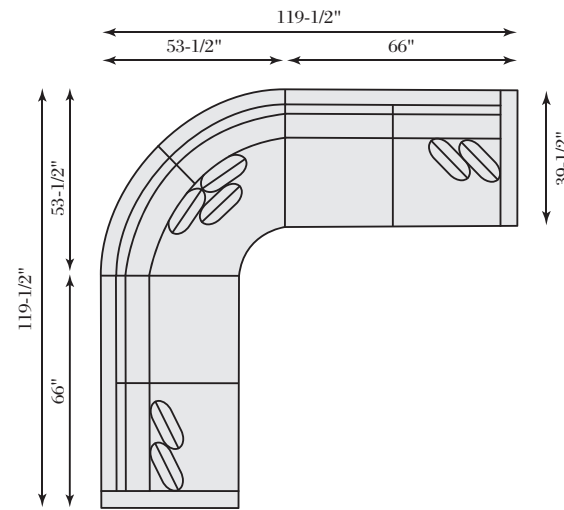

CANDACE

Pieces Shown: B8542 Left Arm Loveseat, B8560 Wedge, B8541 Right Arm Loveseat
Fabric Shown: 1986-044
Pillow Fabric Shown: LP193, 1196-044
Nailhead Finish Shown: #44 Antique Nickel standard

Individual pieces are not stand-alone items

CANTOR

Pieces Shown: B3842 Left Arm Loveseat, B3893 Right Arm Return Sofa

Fabric Shown: 2640-012
Pillow Fabric Shown: 2643-245, 2226-023
Fringe Shown: 021-542, 023-542
Finish Shown: #780 Molasses standard
Nailhead Finish Shown: #6 Antique Brass standard

Individual pieces are not stand-alone items

W 66 | D 39-1/2 | H 34-1/2 in.
SH 17-1/2 | AH 25 | SD 24 in.

W 66 | D 39-1/2 | H 34-1/2 in.
SH 17-1/2 | AH 25 | SD 24 in.

W 75-1/2 | D 53-1/2 | H 34-1/2 in.
SH 17-1/2 | SD 24 in.

W 105 | D 42-1/2 | H 37 in.
SH 18 | AH 23-1/2 | SD 23 in.

W 105 | D 42-1/2 | H 37 in.
SH 18 | AH 23-1/2 | SD 23 in.

W 64 | D 42-1/2 | H 37 in.
SH 18 | AH 23-1/2 | SD 23 in.

W 64 | D 42-1/2 | H 37 in.
SH 18 | AH 23-1/2 | SD 23 in.

W 30 | D 42-1/2 | H 37 in.
SH 18 | SD 16 in.