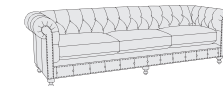

2277L SOFA (92-1/2")
W 92-1/2 | D 41 | H 32-1/2 in.
SH 18-1/2 | AH 32 | SD 24 in.