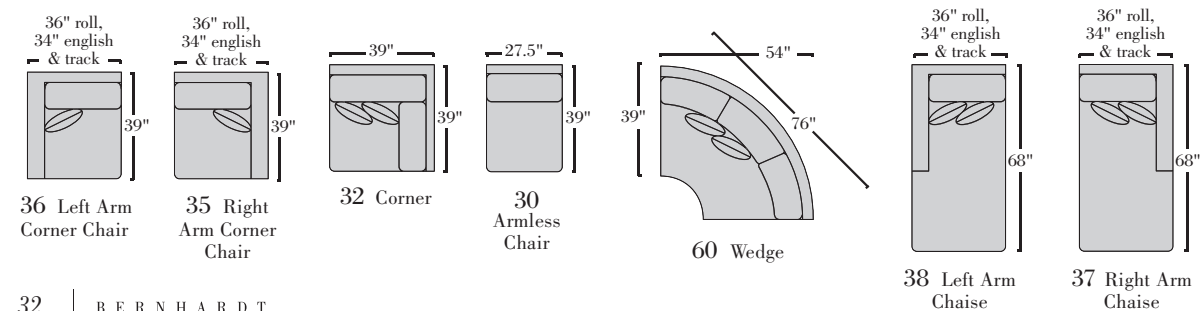

STEP 1 Select the FRAME(S)

NOTE: Order with **S** prefix for frames with pillows OR **Y** prefix for frames without pillows.

Sectional pieces are not stand-alone items.

STEP 2 Select your ARM STYLE (use X if not applicable ie: ottoman, armless chair, etc.)

STEP 3 Select your BACK STYLE (use X if ordering ottoman)

STEP 4 Select your FOOT/BASE STYLE (sleeper sofas come with a 3" removable leg)

STEP 5 Select with or without NAILHEAD

N With nailhead (see nailhead placement above) or X without nailhead

STEP 6 FINALIZE your design by selecting your body and pillow fabrics, contrasting welt and pillow fringe (if elected), wood finish on legs and nailhead color (when applicable).

PRODUCT SPECIFICATIONS

Cushion: Spring Down Standard
Construction: Sinuous Springs (Ottomans are Webbing)
Pillow: 21" Knife-Edge Welted with a Blendown Fill
Seat Height: 18" High (Ottomans 16.5" H)

Seat Depth: 22" Deep (21" D for 02 & 04 Chairs and 51" D for Chaises)
Frame Height: 37" High with Back Cushions (Ottomans 16.5" H) - heights include 5" removable legs
No leather options.