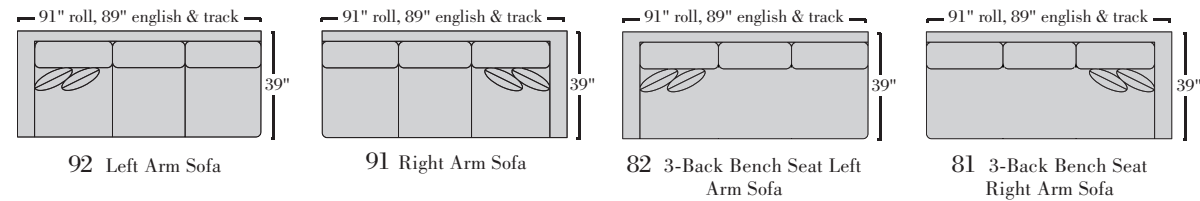

STEP 1 Select the FRAME(S)

NOTE: Order with **S** prefix for frames with pillows OR **Y** prefix for frames without pillows.

Sectional pieces are not stand-alone items.

STEP 2 Select your ARM STYLE (use X if not applicable ie: ottoman, armless chair, etc.)

STEP 3 Select your BACK STYLE (use X if ordering ottoman)

STEP 4 Select your FOOT/BASE STYLE (sleeper sofas come with a 3" removable leg)

STEP 5 Select with or without NAILHEAD

N With nailhead (see nailhead placement above) or X without nailhead

STEP 6 FINALIZE your design by selecting your body and pillow fabrics, contrasting welt and pillow fringe (if elected), wood finish on legs and nailhead color (when applicable).

PRODUCT SPECIFICATIONS

Cushion: Spring Down Standard
Construction: Sinuous Springs (Ottomans are Webbing)
Pillow: 21" Knife-Edge Welted with a Blendown Fill
Seat Height: 18" High (Ottomans 16.5" H)

Seat Depth: 22" Deep (21" D for 02 & 04 Chairs and 51" D for Chaises)
Frame Height: 37" High with Back Cushions (Ottomans 16.5" H) - heights include 5" removable legs
No leather options.