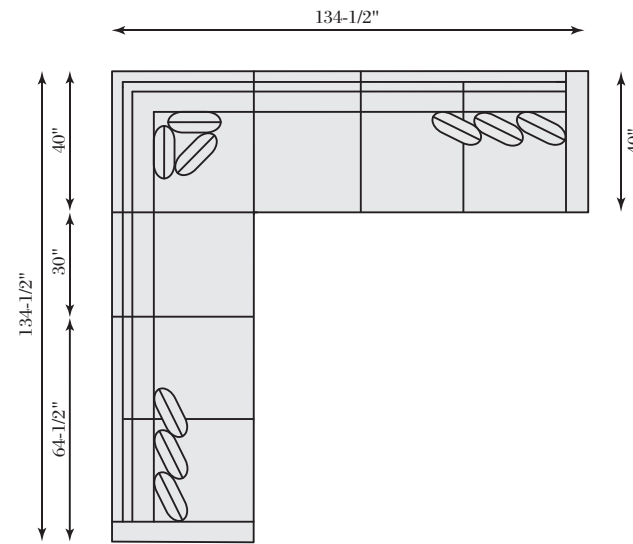

SORENSEN

Pieces Shown: B3042 Left Arm Loveseat, B3030 Armless Chair (2), B3032 Corner Chair, B3041 Right Arm Loveseat

Fabric Shown: 1391-020
Pillow Fabric Shown: 1397-025 w/welt 059-025, LP159, LP169
Finish Shown: #751 Mocha standard

Individual pieces are not stand-alone items

STAFFORD

Pieces Shown: B4836 Left Arm Chair, B4830 Armless Chairs (3), B4832 Corner Chair, B4835 Right Arm Chair, B4831 Ottoman

Fabric Shown: 1924-412
Pillow Fabric Shown: 1925-211, 1901-211, 2337-022 (DP11)

Individual pieces are not stand-alone items

W 64-1/2 | D 40 | H 34 in.
SH 17 | SD 30 in.

W 64-1/2 | D 40 | H 34 in.
SH 17 | SD 30 in.

W 40 | D 40 | H 34 in.
SH 17 | SD 30 in.

W 30 | D 40 | H 34 in.
SH 17 | SD 29-1/2 in.

W 45 | D 43 | H 33 in.
SH 16-1/2 | AH 27-1/2 | SD 31-1/2 in.

W 45 | D 43 | H 33 in.
SH 16-1/2 | AH 27-1/2 | SD 31-1/2 in.

W 41-1/2 | D 43 | H 33 in.
SH 16-1/2 | SD 30 in.

W 38 | D 43 | H 33 in.
SH 16-1/2 | SD 30 in.

W 38 | D 38 | H 16-1/2 in.