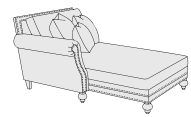

B6838 LEFT ARM CHAISE

W 37-1/2 | D 64-1/2 | H 35-1/2 in.
SH 18-1/2 | AH 28 | SD 47 in.