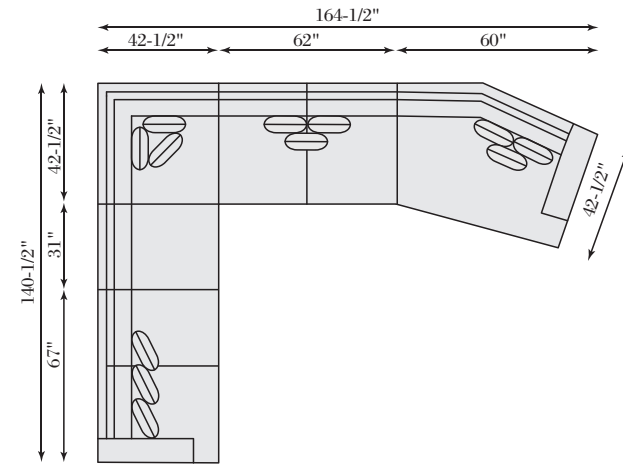

SYDNEY

Pieces Shown: B9442 Left Arm Loveseat, B9430 Armless Chair, B9432 Corner Chair, B9440 Armless Loveseat, B9437 Right Arm Chaise

Fabric Shown: 1594-002
Pillows Shown: LP106, LP107, LP115

Individual pieces are not stand-alone items

THEORY

Pieces Shown: B6036 Left Arm Chair, UTX1010 Closed Box, B6030 Armless Chair (2), B6032 Corner Chair, B6031 Ottoman, UTX1060 Fly Over Table, B6037 Right Arm Chaise

Fabric Shown: 1871-100
Pillow Fabric Shown: 2043-027, 1873-011
Finish Shown: Heron (UTX1010 Closed Box only)
To order in other finishes, order as UTX102.

Individual pieces are not stand-alone items

W 67 | D 43 | H 34 in.
SH 16-1/2 | AH 29-1/2 | SD 25 in.

W 67 | D 43 | H 34
SH 16-1/2 in. | AH 29-1/2 | SD 25 in.

W 62 | D 42-1/2 | H 34 in.
SH 16-1/2 | SD 24-1/2 in.

W 71-1/2 | D 42-1/2 | H 34 in.
SH 16-1/2 | AH 29-1/2 | SD 22-1/2 in.

W 71-1/2 | D 42-1/2 | H 34 in.
SH 16-1/2 | AH 29-1/2 | SD 22-1/2 in.

W 42-1/2 | D 42-1/2 | H 34 in.
SH 16-1/2 | SD 24-1/2 in.

W 31 | D 42-1/2 | H 34 in.
SH 16-1/2 | SD 24-1/2 in.

W 46 | D 66 | H 32 in.
SH 17 | AH 19-1/2 | SD 53-1/2 in.

W 46 | D 66 | H 32 in.
SH 17 | AH 19-1/2 | SD 53-1/2 in.

W 46 | D 42 | H 32 in.
SH 17 | AH 19-1/2 | SD 30 in.

W 46 | D 42 | H 32 in.
SH 17 | AH 19-1/2 | SD 30 in.

W 42 | D 42 | H 32 in.
SH 17 | SD 30 in.

W 36 | D 42 | H 32 in.
SH 17 | SD 30 in.

W 42 | D 42 | H 18 in.

W 53 | D 42 | H 18 in.

W 20 | D 42 | H 18 in.

W 30 | D 34 | H 22 in.