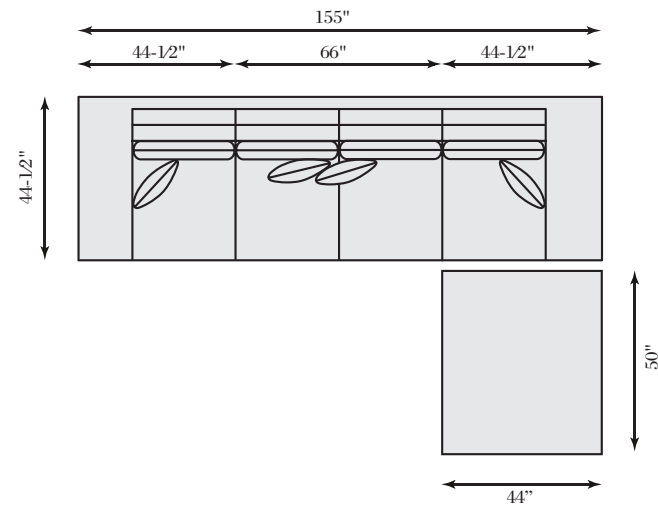

COMO

Pieces Shown: B4636 Left Arm Chair, B4640 Armless Loveseat, B4635 Right Arm Chair, B4631 Ottoman

Fabric Shown: 1741-002
Pillow Fabric Shown: 2909-043
Finish Shown: #783 Tobacco standard

Individual pieces are not stand-alone items

CRAWFORD

Pieces Shown: B7642 Left Arm Loveseat, B7632 Corner Chair, B7630 Armless Chair, B7641 Right Arm Loveseat

Fabric Shown: 2288-020
Pillows Shown: 2184-022, LP196
Finish Shown: #795 Cerused Charcoal standard
Nailhead Finish Shown: #44 Antique Nickel standard

Individual pieces are not stand-alone items

W 44-1/2 | D 44-1/2 | H 34-1/2 in.
SH 18 | AH 29-1/2 | SD 28 in

W 44-1/2 | D 44-1/2 | H 34-1/2 in.
SH 18 | AH 29-1/2 | SD 28 in

W 66 | D 44-1/2 | H 34-1/2 in.
SH 18 | SD 28 in.

W 44-1/2 | D 44-1/2 | H 34-1/2 in.
SH 18 | SD 28 in.

W 33 | D 44-1/2 | H 34-1/2 in.
SH 18 | SD 28 in.

W 50 | D 44 | H 18 in.

W 66-1/2 | D 40 | H 35-1/2 in.
SH 17 | AH 24 | SD 25 in.

W 66-1/2 | D 40 | H 35-1/2 in.
SH 17 | AH 24 | SD 25 in.

W 40 | D 40 | H 35-1/2 in.
SH 17 | SD 25 in.

W 30 | D 40 | H 35-1/2 in.
SH 17 | SD 25 in.