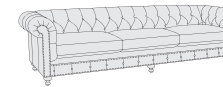

2279L SOFA (116-1/2")
W 116-1/2 | D 41 | H 32-1/2 in.
SH 18-1/2 | AH 32 | SD 24 in.