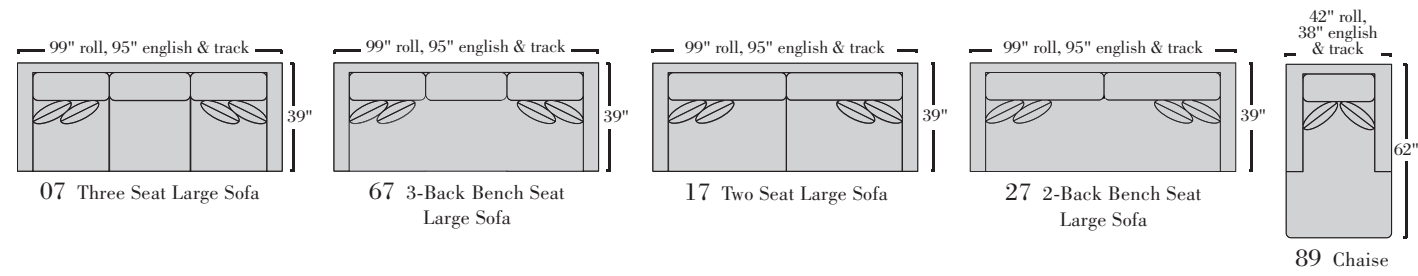

STEP 1 Select the FRAME(S)

NOTE: Order with **S** prefix for frames with pillows OR **Y** prefix for frames without pillows.

Sectional pieces are not stand-alone items.