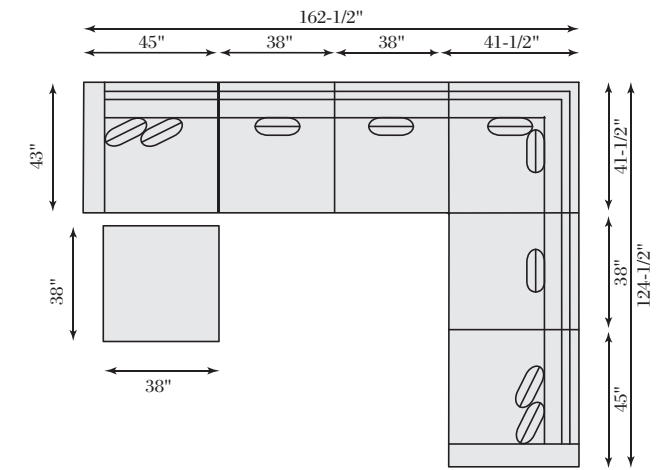

Individual pieces are not stand-alone items

B3042 LEFT ARM LOVESEAT

W 64-1/2 | D 40 | H 34 in.
SH 17 | SD 30 in.

B3041 RIGHT ARM LOVESEAT

W 64-1/2 | D 40 | H 34 in.
SH 17 | SD 30 in.

B3032 CORNER CHAIR

W 40 | D 40 | H 34 in.
SH 17 | SD 30 in.