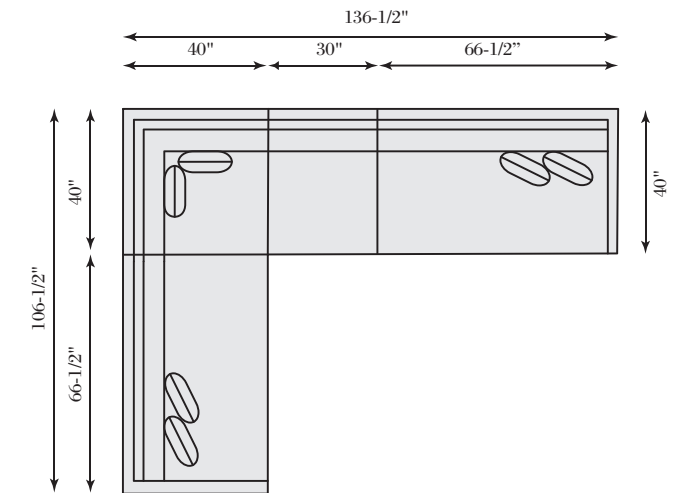

W 44-1/2 | D 44-1/2 | H 34-1/2 in.
SH 18 | AH 29-1/2 | SD 28 in

W 44-1/2 | D 44-1/2 | H 34-1/2 in.
SH 18 | AH 29-1/2 | SD 28 in

W 66 | D 44-1/2 | H 34-1/2 in.
SH 18 | SD 28 in.

W 44-1/2 | D 44-1/2 | H 34-1/2 in.
SH 18 | SD 28 in.

W 33 | D 44-1/2 | H 34-1/2 in.
SH 18 | SD 28 in.

W 50 | D 44 | H 18 in.

W 66-1/2 | D 40 | H 35-1/2 in.
SH 17 | AH 24 | SD 25 in.

W 66-1/2 | D 40 | H 35-1/2 in.
SH 17 | AH 24 | SD 25 in.

W 40 | D 40 | H 35-1/2 in.
SH 17 | SD 25 in.

W 30 | D 40 | H 35-1/2 in.
SH 17 | SD 25 in.