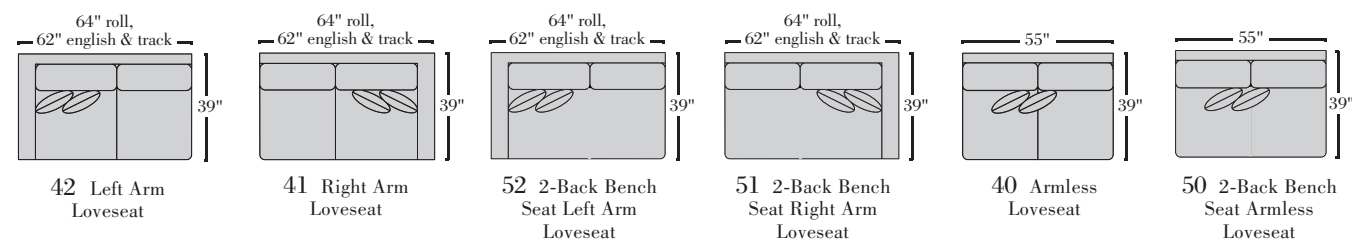

STEP 1 Select the FRAME(S)

NOTE: Order with **S** prefix for frames with pillows OR **Y** prefix for frames without pillows.

Sectional pieces are not stand-alone items.

STEP 2 Select your ARM STYLE (use X if not applicable ie: ottoman, armless chair, etc.)

STEP 3 Select your BACK STYLE (use X if ordering ottoman)

STEP 4 Select your FOOT/BASE STYLE (sleeper sofas come with a 3" removable leg)

STEP 5 Select with or without NAILHEAD

N With nailhead (see nailhead placement above) or X without nailhead

STEP 6 FINALIZE your design by selecting your body and pillow fabrics, contrasting welt and pillow fringe (if elected), wood finish on legs and nailhead color (when applicable).

PRODUCT SPECIFICATIONS

Cushion: Spring Down Standard
Construction: Sinuous Springs (Ottomans are Webbing)
Pillow: 21" Knife-Edge Welted with a Blendown Fill
Seat Height: 18" High (Ottomans 16.5" H)

Seat Depth: 22" Deep (21" D for 02 & 04 Chairs and 51" D for Chaises)
Frame Height: 37" High with Back Cushions (Ottomans 16.5" H) - heights include 5" removable legs
No leather options.