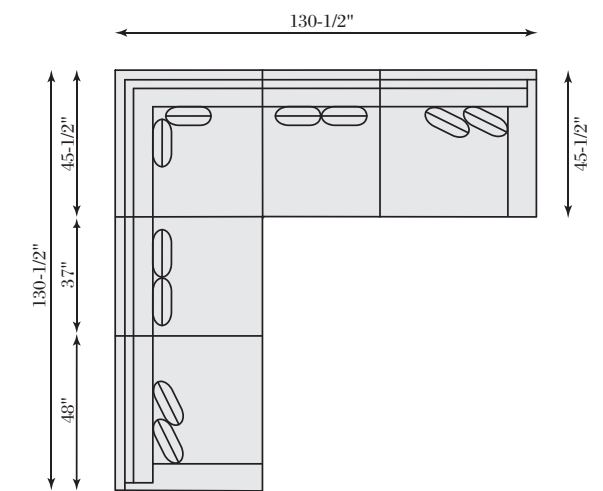

W 66 | D 41 | H 36 in.
SH 17 | AH 23 | SD 24-1/2 in.

W 66 | D 41 | H 36 in.
SH 17 | AH 23 | SD 24-1/2 in.

W 36 | D 69-1/2 | H 36 in.
SH 17 | AH 23 | SD 53 in.

W 36 | D 69-1/2 | H 36 in.
SH 17 | AH 23 | SD 53 in.

W 48 | D 45-1/2 | H 36-1/2 in.
SH 19 | AH 26 | SD 28 in.

W 48 | D 45-1/2 | H 36-1/2 in.
SH 19 | AH 26 | SD 28 in.

W 45-1/2 | D 45-1/2 | H 36-1/2 in.
SH 19 | SD 28 in.

W 37 | D 45-1/2 | H 36-1/2 in.
SH 19 | SD 28 in.

W 41 | D 41 | H 36 in.
SH 17 | SD 24-1/2 in.

W 33 | D 41 | H 36 in.
SH 17 | SD 24-1/2 in.