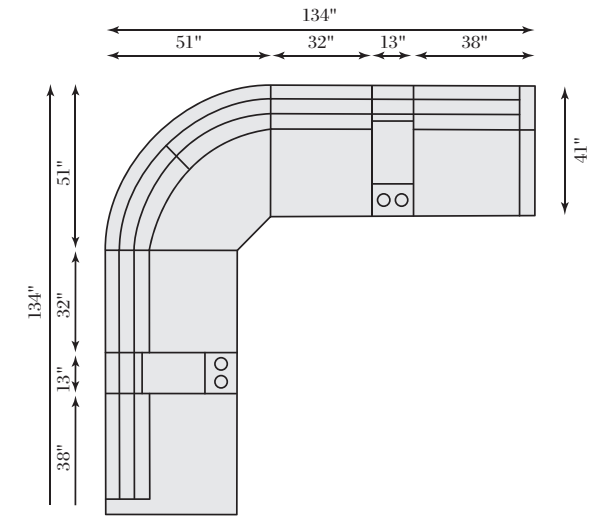

W 57-1/2 | D 40-1/2 | H 41-1/2 in.
SH 19-1/2 | AH 24-1/2 | SD 22 in.

W 57-1/2 | D 40-1/2 | H 41-1/2 in.
SH 19-1/2 | AH 24-1/2 | SD 22 in.

W 67 | D 48 | H 41-1/2 in.
SH 19-1/2 | SD 22 in.

W 26 | D 40-1/2 | H 41-1/2 in.
SH 19-1/2 | SD 22 in.

W 26 | D 40-1/2 | H 41-1/2 in.
SH 19-1/2 | SD 22 in.

W 38 | D 41 | H 42 in.
SH 19 | AH 25 | SD 21 in.

W 38 | D 41 | H 42 in.
SH 19 | AH 25 | SD 21 in.

W 52 | D 51 | H 41 in.
SH 19 | SD 21 in.

W 32 | D 41 | H 42 in.
SH 19 | SD 21 in.

W 32 | D 41 | H 42 in.
SH 19 | SD 21 in.

W 13 | D 41 | H 42 in.
SH 19