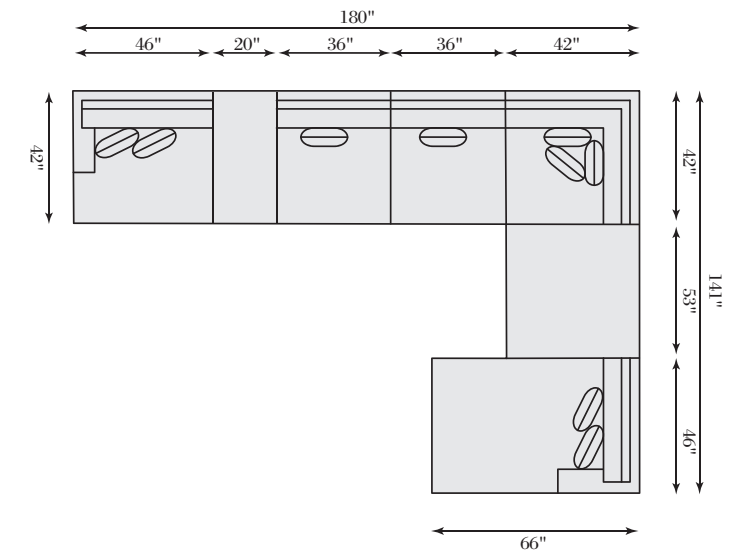

W 67 | D 43 | H 34 in.
SH 16-1/2 | AH 29-1/2 | SD 25 in.

W 67 | D 43 | H 34
SH 16-1/2 in. | AH 29-1/2 | SD 25 in.

W 62 | D 42-1/2 | H 34 in.
SH 16-1/2 | SD 24-1/2 in.

W 71-1/2 | D 42-1/2 | H 34 in.
SH 16-1/2 | AH 29-1/2 | SD 22-1/2 in.

W 71-1/2 | D 42-1/2 | H 34 in.
SH 16-1/2 | AH 29-1/2 | SD 22-1/2 in.

W 42-1/2 | D 42-1/2 | H 34 in.
SH 16-1/2 | SD 24-1/2 in.

W 31 | D 42-1/2 | H 34 in.
SH 16-1/2 | SD 24-1/2 in.

W 46 | D 66 | H 32 in.
SH 17 | AH 19-1/2 | SD 53-1/2 in.

W 46 | D 66 | H 32 in.
SH 17 | AH 19-1/2 | SD 53-1/2 in.

W 46 | D 42 | H 32 in.
SH 17 | AH 19-1/2 | SD 30 in.

W 46 | D 42 | H 32 in.
SH 17 | AH 19-1/2 | SD 30 in.

W 42 | D 42 | H 32 in.
SH 17 | SD 30 in.

W 36 | D 42 | H 32 in.
SH 17 | SD 30 in.

W 42 | D 42 | H 18 in.

W 53 | D 42 | H 18 in.

W 20 | D 42 | H 18 in.

W 30 | D 34 | H 22 in.