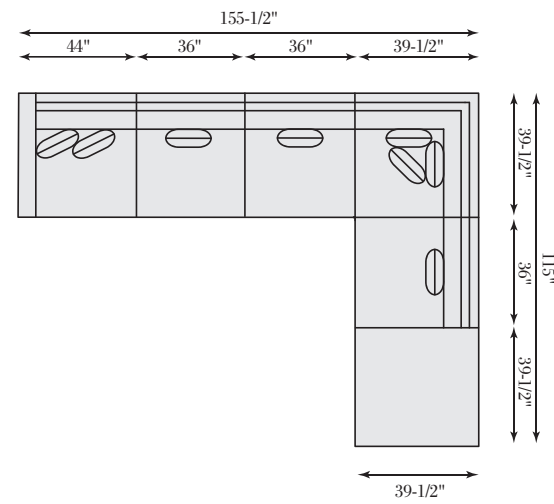

ORION

Pieces Shown: B3936 Left Arm Chair, B3930 Armless Chair (3), B3932 Corner Chair, B3931 Bumper Ottoman

Fabric Shown: 1220-002
Pillow Fabric Shown: LP156, LP155, 1352-021
Finish Shown: #751 Mocha standard

Individual pieces are not stand-alone items

ORLANDO

Pieces Shown: B6542 Left Arm Loveseat, B6532 Corner Chair, B6540 Armless Loveseat, B6537 Right Arm Chaise

Fabric Shown: 2999-021
Pillow Fabric Shown: 2939-021, 2140-211, 2490-020
Finish Shown: #751 Mocha standard

Individual pieces are not stand-alone items

W 44 | D 39-1/2 | H 32-1/2 in.
SH 16-1/2 | SD 30 in.

W 44 | D 39-1/2 | H 32-1/2 in.
SH 16-1/2 | SD 30 in.

W 39-1/2 | D 39-1/2 | H 33 in.
SH 16-1/2 | SD 30 in.

W 36 | D 39-1/2 | H 33 in.
SH 16-1/2 | SD 30 in.

W 39-1/2 | D 39-1/2 | H 17 in.

W 69 | D 41-1/2 | H 34 in.
SH 17 | AH 23-1/2 | SD 23 in.

W 69 | D 41-1/2 | H 34 in.
SH 17 | AH 23-1/2 | SD 23 in.

W 60 | D 41-1/2 | H 34 in.
SH 17 | SD 23 in.

W 59 | D 64 | H 34 in.
SH 17 | AH 23-1/2 | SD 45 in.

W 59 | D 64 | H 34 in.
SH 17 | AH 23-1/2 | SD 45 in.

W 41-1/2 | D 41-1/2 | H 34 in.
SH 17 | SD 23 in.

W 30 | D 41-1/2 | H 34 in.
SH 17 | SD 23 in.