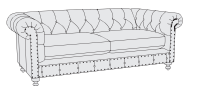

2275L LOVESEAT
W 76-1/2 | D 41 | H 32-1/2 in.
SH 18-1/2 | AH 32 | SD 24 in.