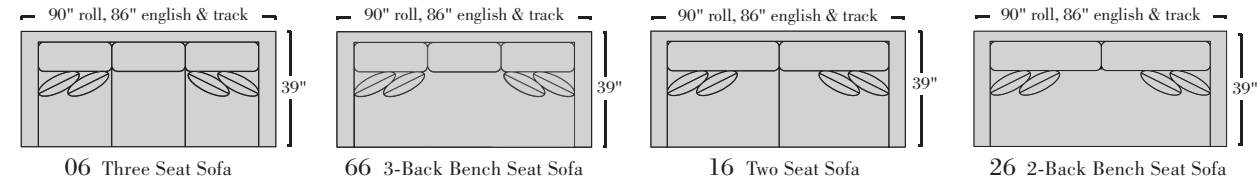

STEP 1 Select the FRAME(S)

NOTE: Order with **S** prefix for frames with pillows OR **Y** prefix for frames without pillows.

Sectional pieces are not stand-alone items.