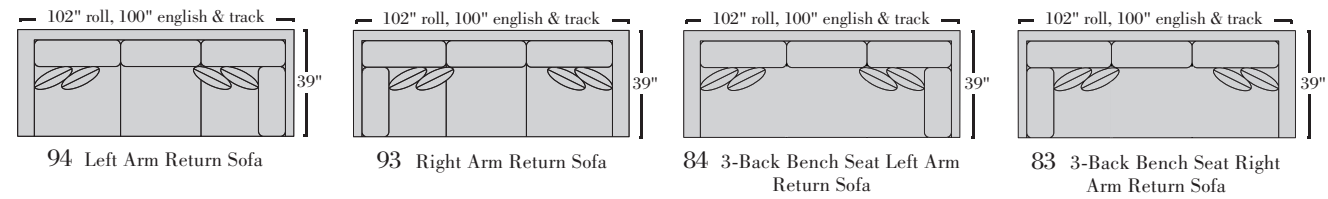

STEP 1 Select the FRAME(S)

NOTE: Order with **S** prefix for frames with pillows OR **Y** prefix for frames without pillows.

Sectional pieces are not stand-alone items.

STEP 2 Select your ARM STYLE (use X if not applicable ie: ottoman, armless chair, etc.)

STEP 3 Select your BACK STYLE (use X if ordering ottoman)

STEP 4 Select your FOOT/BASE STYLE (sleeper sofas come with a 3" removable leg)

STEP 5 Select with or without NAILHEAD

N With nailhead (see nailhead placement above) or X without nailhead

STEP 6 FINALIZE your design by selecting your body and pillow fabrics, contrasting welt and pillow fringe (if elected), wood finish on legs and nailhead color (when applicable).

PRODUCT SPECIFICATIONS

Cushion: Spring Down Standard
Construction: Sinuous Springs (Ottomans are Webbing)
Pillow: 21" Knife-Edge Welted with a Blendown Fill
Seat Height: 18" High (Ottomans 16.5" H)

Seat Depth: 22" Deep (21" D for 02 & 04 Chairs and 51" D for Chaises)
Frame Height: 37" High with Back Cushions (Ottomans 16.5" H) - heights include 5" removable legs
No leather options.