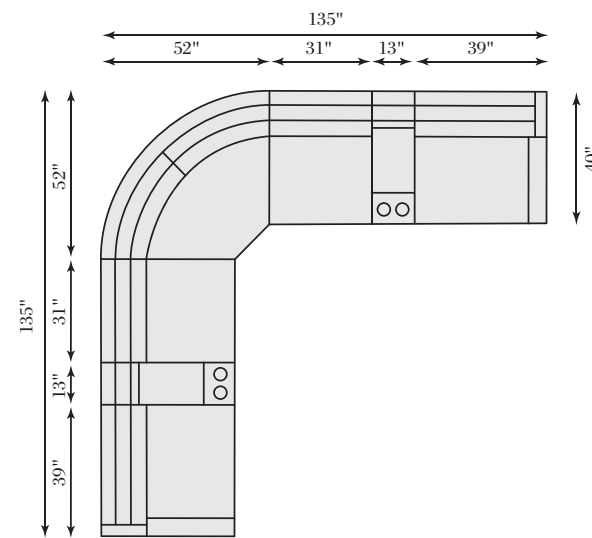

EMERSON POWER MOTION

Pieces Shown: 6336R Left Arm Power Motion Chair, 6306R Console (2), 6350R Armless Chair (2), 6370R Wedge, 6335R Right Arm Power Motion Chair

Leather Shown: 305-200

Individual pieces are not stand-alone items

HARTWELL POWER MOTION

Pieces Shown: 6836R Left Arm Power Motion Chair, 6806R Console (2), 6850R Armless Chair (2), 6870R Wedge, 6837R Right Arm Power Motion Chair

Leather Shown: 314-110

Individual pieces are not stand-alone items

6336R LEFT ARM POWER MOTION CHAIR W 39 | D 40 | H 42 in. SH 20 | AH 24 | SD 22 in.	6335R RIGHT ARM POWER MOTION CHAIR W 39 | D 40 | H 42 in. SH 20 | AH 24 | SD 22 in.	6370R WEDGE W 52 | D 52 | H 42 in. SH 20 | SD 22 in.	6350R ARMLESS CHAIR W 31 | D 40 | H 42 in. SH 20 | SD 22 in.

6355R ARMLESS POWER MOTION CHAIR W 31 | D 40 | H 42 in. SH 20 | SD 22 in.	6306R CONSOLE W 13 | D 40 | H 42 in. SH 20

6838R LEFT ARM POWER MOTION CHAISE W 40 | D 67 | H 40 in. SH 19-1/2 | AH 24-1/2 | SD 48 in.	6837R RIGHT ARM POWER MOTION CHAISE W 40 | D 67 | H 40 in. SH 19-1/2 | AH 24-1/2 | SD 48 in.	6836R LEFT ARM POWER MOTION CHAIR W 40 | D 41 | H 40 in. SH 19-1/2 | AH 24-1/2 | SD 21 in.	6835R RIGHT ARM POWER MOTION CHAIR W 40 | D 41 | H 40 in. SH 19-1/2 | AH 24-1/2 | SD 21 in.

6870R WEDGE W 71 | D 45 | H 40 in. SH 19-1/2 | SD 21 in.	6850R ARMLESS CHAIR W 32 | D 41 | H 40 in. SH 19-1/2 | SD 21 in.	6855R ARMLESS POWER MOTION CHAIR W 32 | D 41 | H 40 in. SH 19-1/2 | SD 21 in.	6806R CONSOLE W 13 | D 40 | H 40 in. SH 19-1/2 in.