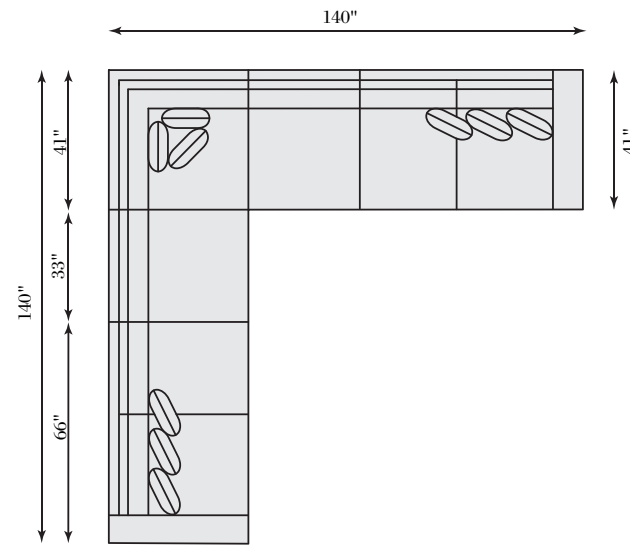

GERMAIN

Pieces Shown: B2642 Left Arm Loveseat, B2630 Armless Chairs (2), B2632 Corner Chair, B2641 Right Arm Loveseat

Fabric Shown: 1871-021
Pillow Fabric Shown: 1752-017 w/welt 062-021, 1750-211 w/welt 062-021, 2907-012/1550-027
Finish Shown: #751 Mocha standard

Individual pieces are not stand-alone items
Also available in leather, page 43
Express Ship

GRANDVIEW

Pieces Shown: B7336 Left Arm Chair, B7330 Armless Chair (2), B7332 Corner Chair, B7335 Right Arm Chair

Fabric Shown: 1391-012
Pillows Shown: 1397-023 w/tape 8917-020, 1371-011 w/welt 039-021, 1471-011 w/welt 039-021
Finish Shown: #751 Mocha standard
Nailhead Finish Shown: #44 Antique Nickel standard

Individual pieces are not stand-alone items
Also available in leather, page 44

W 66 | D 41 | H 36 in.
SH 17 | AH 23 | SD 24-1/2 in.

W 66 | D 41 | H 36 in.
SH 17 | AH 23 | SD 24-1/2 in.

W 36 | D 69-1/2 | H 36 in.
SH 17 | AH 23 | SD 53 in.

W 36 | D 69-1/2 | H 36 in.
SH 17 | AH 23 | SD 53 in.

W 48 | D 45-1/2 | H 36-1/2 in.
SH 19 | AH 26 | SD 28 in.

W 48 | D 45-1/2 | H 36-1/2 in.
SH 19 | AH 26 | SD 28 in.

W 45-1/2 | D 45-1/2 | H 36-1/2 in.
SH 19 | SD 28 in.

W 37 | D 45-1/2 | H 36-1/2 in.
SH 19 | SD 28 in.

W 41 | D 41 | H 36 in.
SH 17 | SD 24-1/2 in.

W 33 | D 41 | H 36 in.
SH 17 | SD 24-1/2 in.