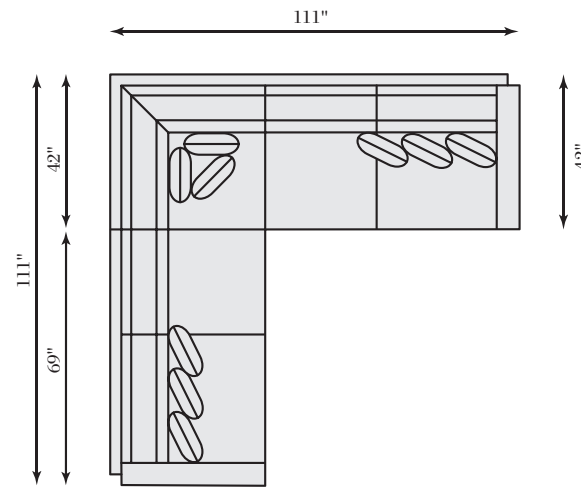

BRAE

Pieces Shown: B6842 Left Arm Loveseat, B6893 Right Arm Sofa

Fabric Shown: 1058-200
Pillow Fabric Shown: 1495-222, 1494-021, 1499-022
Finish Shown: #751 Mocha standard
Nailhead Finish Shown: #6 Antique Brass

Individual pieces are not stand-alone items

BRANNEN

Pieces Shown: B1342 Left Arm Loveseat, B1337 Right Arm Chaise

Fabric Shown: 1731-010
Pillows Shown: Pillows: 1730-014, 1352-011, 1104-014, 1748-010

Individual pieces are not stand-alone items

W 111 | D 42 | H 35-1/2 in.
SH 18-1/2 | AH 27-1/2 | SD 24 in.

W 111 | D 42 | H 35-1/2 in.
SH 18-1/2 | AH 27-1/2 | SD 24 in.

W 69 | D 42 | H 35-1/2 in.
SH 18-1/2 | AH 27-1/2 | SD 24 in.

W 69 | D 42 | H 35-1/2 in.
SH 18-1/2 | AH 27-1/2 | SD 24 in.

W 59 | D 45 | H 34 in.
SH 18 | AH 28-1/2 | SD 30-1/2 in.

W 59 | D 45 | H 34 in.
SH 18 | AH 28-1/2 | SD 30-1/2 in.

W 55-1/2 | D 66 | H 34 in.
SH 18 | AH 28-1/2 | SD 64-1/2 in.

W 55-1/2 | D 66 | H 34 in.
SH 18 | AH 28-1/2 | SD 64-1/2 in.

W 37-1/2 | D 64-1/2 | H 35-1/2 in.
SH 18-1/2 | AH 28 | SD 47 in.

W 37-1/2 | D 64-1/2 | H 35-1/2 in.
SH 18-1/2 | AH 28 | SD 47 in.

W 42 | D 42 | H 35-1/2 in.
SH 18-1/2 | SD 24 in.

W 31 | D 42 | H 35-1/2 in.
SH 18-1/2 | SD 24 in.

W 28 | D 36-1/2 | H 32 in.
SH 18 | SD 24 in.