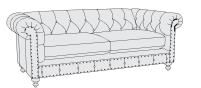

2275L LOVESEAT
W 76-1/2 | D 41 | H 32-1/2 in.
SH 18-1/2 | AH 32 | SD 24 in.