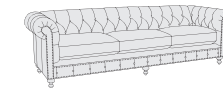

5175L LOVESEAT
W 72 | D 44 | H 39 in.
SH 19 | AH 26-1/2 | SD 25 in.

5172L CHAIR
W 46 | D 44 | H 39 in.
SH 19 | AH 26-1/2 | SD 25 in.

5171L OTTOMAN
W 32 | D 22-1/2 | H 17 in.

FOSTER SOFA 5177L

Leather Shown: 203-020
Pillow Fabric Shown: 882-622, 897-572
Finish Shown: 703 Brandy standard
Nailhead Finish Shown: #6 Antique Brass standard
Also available in fabric, page 8
Also available in 266-220 leather, page