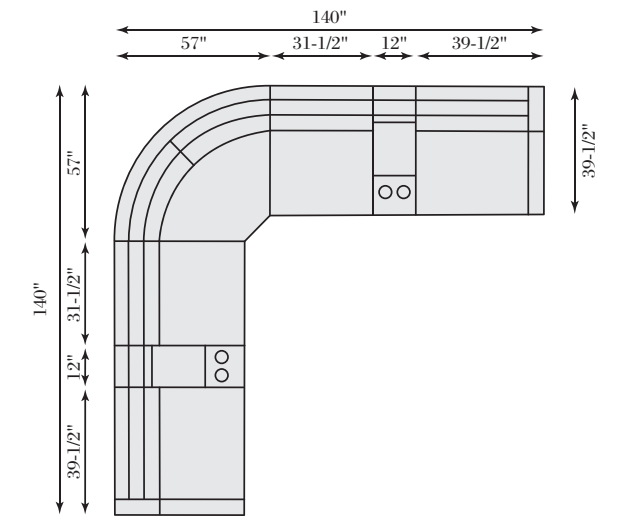

Leather Shown: 314-012

Individual pieces are not stand-alone items

6636R LEFT ARM POWER MOTION CHAIR

W 45 | D 43 | H 31 in.
SH 19 | AH 28 | SD 21 in.

6635R RIGHT ARM POWER MOTION CHAIR

W 45 | D 43 | H 31 in.
SH 19 | AH 28 | SD 21 in.