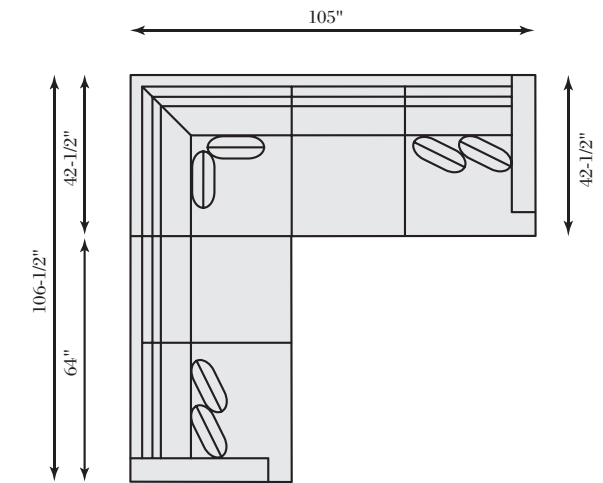

Individual pieces are not stand-alone items

B8542 LEFT ARM LOVESEAT

W 66 | D 39-1/2 | H 34-1/2 in.
 SH 17-1/2 | AH 25 | SD 24 in.

B8541 RIGHT ARM LOVESEAT

W 66 | D 39-1/2 | H 34-1/2 in.
 SH 17-1/2 | AH 25 | SD 24 in.