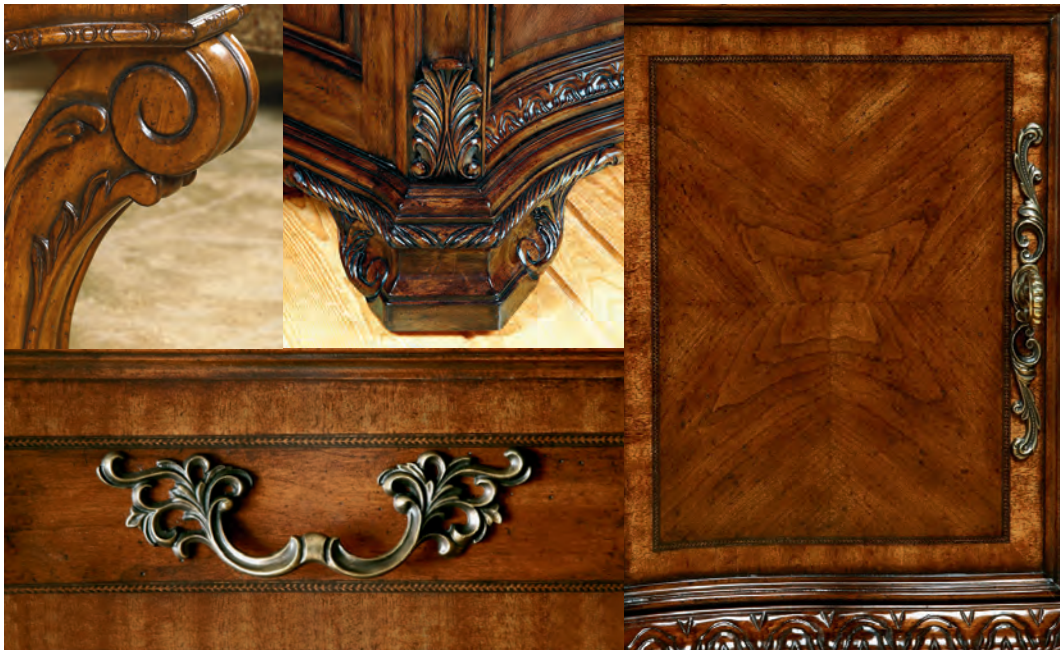

Old World

Old World

THE TRADITIONAL DESIGN OF OLD WORLD IS INSPIRED PRIMARILY BY CLASSIC EUROPEAN STYLES OF ANTIQUITY. CLEARLY INFLUENCED BY THE LATER RENAISSANCE PERIOD, WHICH FEATURED ENRICHMENT OF ORNAMENT AND OUTLINE, OLD WORLD REFLECTS THE ELABORATE DETAILS OF THE FRENCH AND ENGLISH TRANSLATION OF THIS SIGNIFICANT ARCHITECTURAL MOVEMENT. AS ROMAN DESIGN STANDARDS LIKE COLUMNS AND PILASTERS WERE APPLIED TO FURNITURE, A FULL COMPLEMENT OF BASES, CORNICES AND PEDIMENTS EMERGED, TRANSFORMING CABINETS, DRESSERS AND OTHER CASE PIECES INTO SCALED-DOWN ARCHITECTURAL COMPOSITIONS.

CATHEDRAL CHERRY AND EXOTIC AVODIRE VENEERS ARE COMPLEMENTED BY FINE HERRINGBONE INLAY, WITH BURNISHED EDGES AND HAND RUBBED FRONTS GIVING A SATINY GLOW TO THE RICH POMEGRANATE FINISH OF OLD WORLD. CLASSIC DETAILS OF SCULPTURAL ACANTHUS LEAF CARVINGS, A RHYTHMIC LAMB'S TONGUE MOTIF AND BAROQUE STYLED CUSTOM HARDWARE ADD TO THE ARCHITECTURAL SPLENDOR OF THIS BEAUTIFULLY CRAFTED COLLECTION.