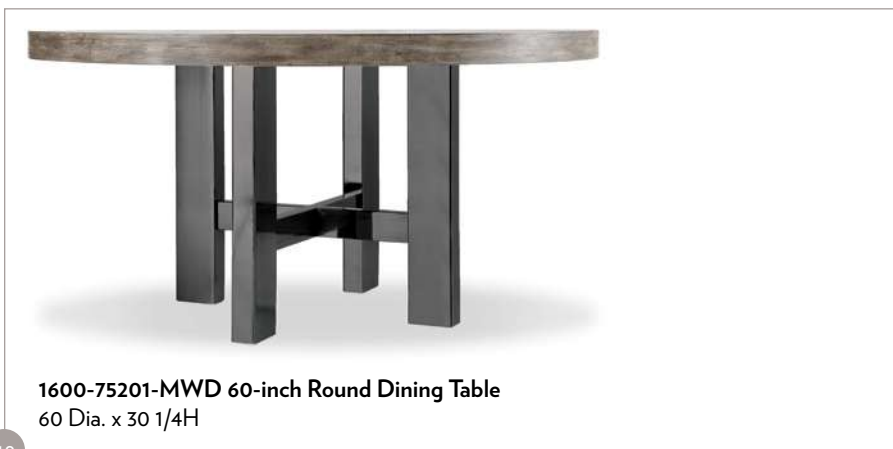

1600-75211-MWD 72-inch Round Dining Table
72 Dia. x 30 1/4H

1600-75201-MWD 60-inch Round Dining Table
60 Dia. x 30 1/4H