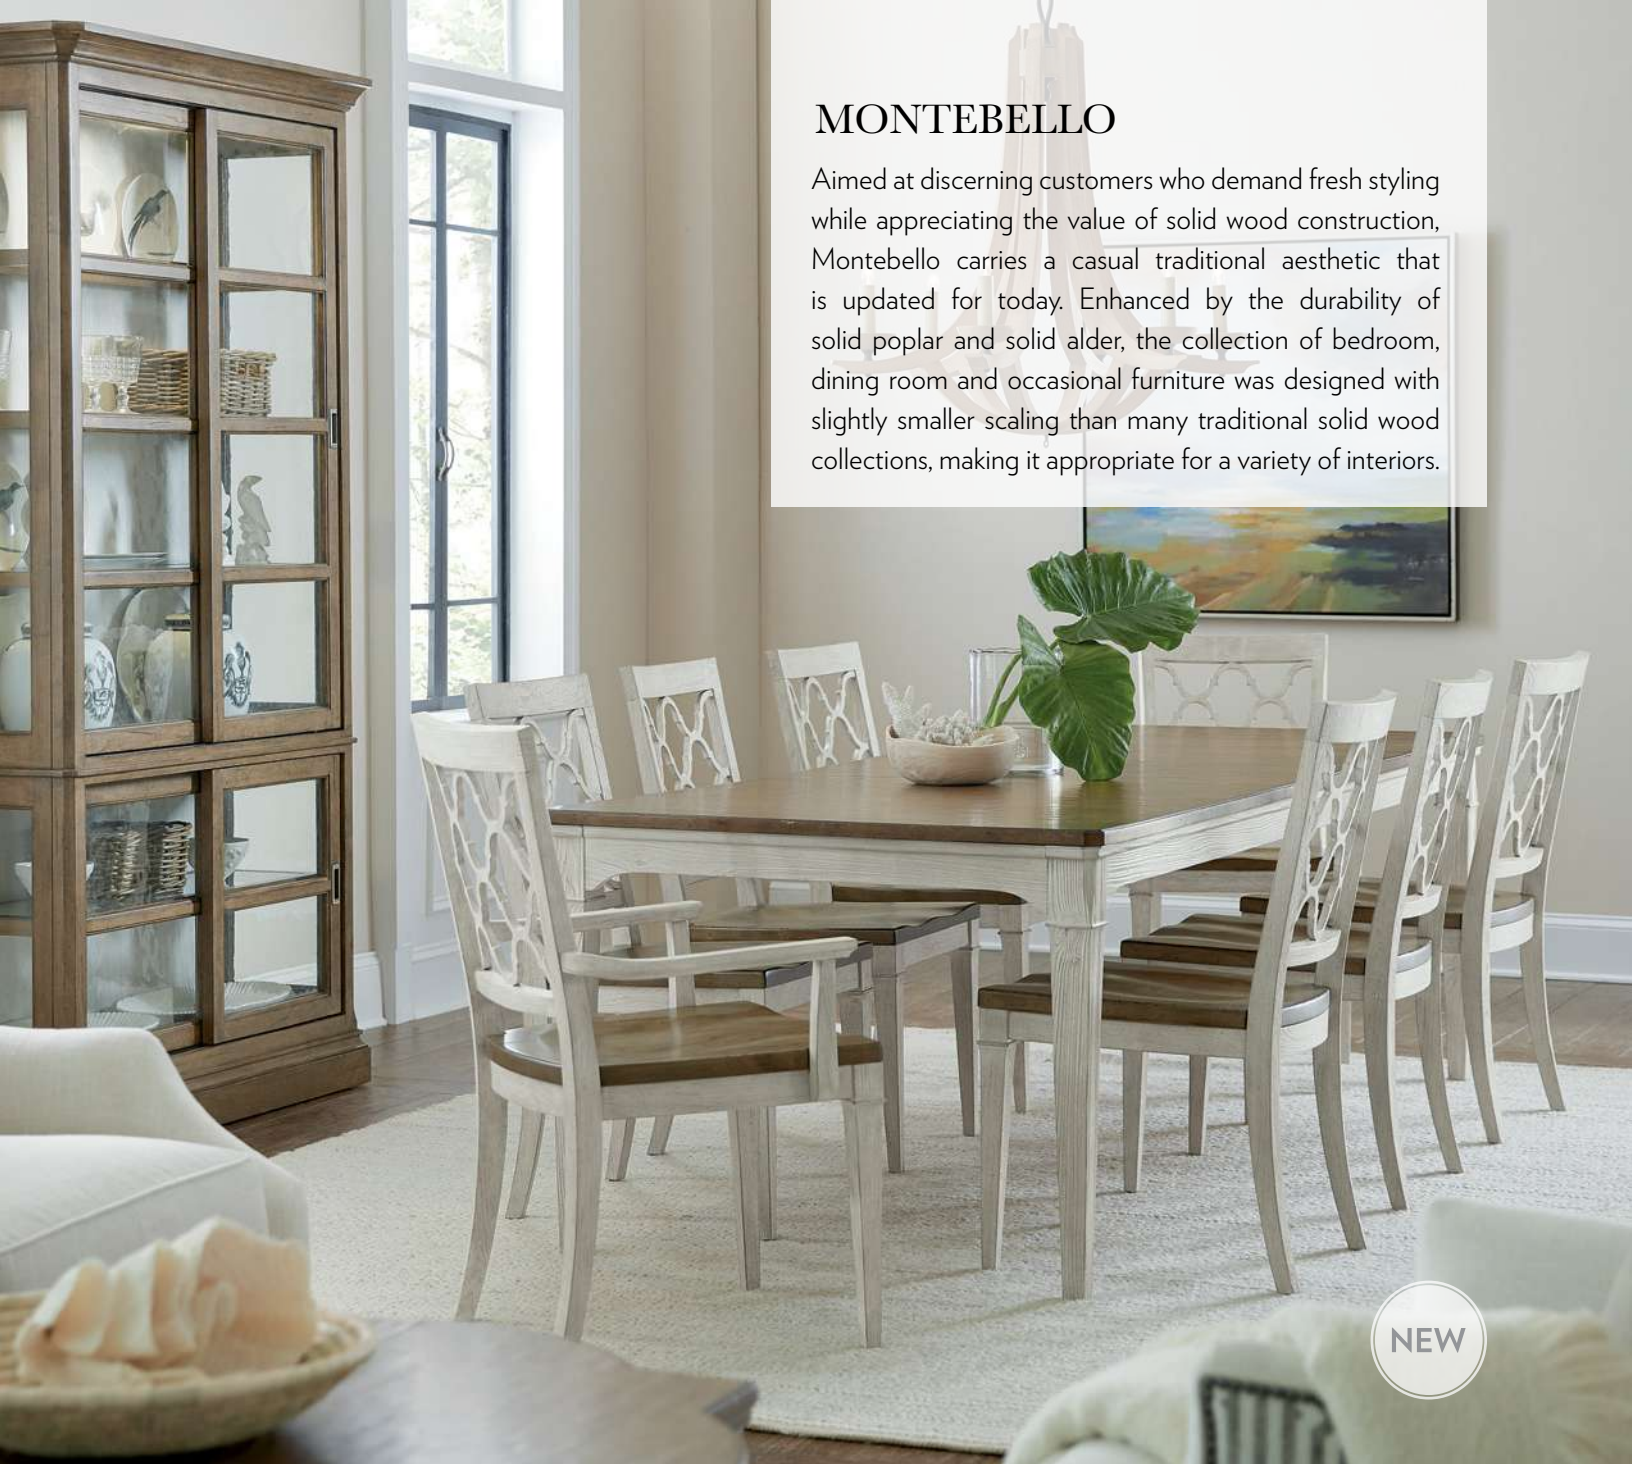

MONTEBELLO

Aimed at discerning customers who demand fresh styling while appreciating the value of solid wood construction, Montebello carries a casual traditional aesthetic that is updated for today. Enhanced by the durability of solid poplar and solid alder, the collection of bedroom, dining room and occasional furniture was designed with slightly smaller scaling than many traditional solid wood collections, making it appropriate for a variety of interiors.