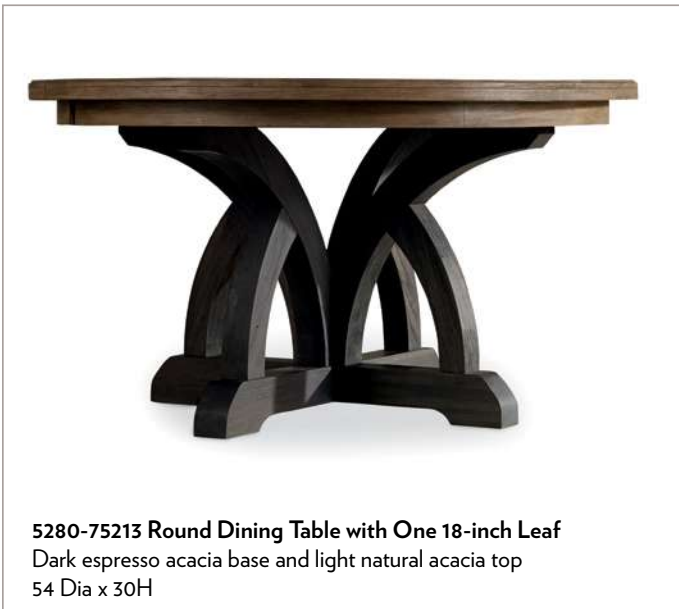

For more information on Corsica items, please see index on page 116.

The Corsica collection also offers matching bedroom items.

Please visit our website, hookerfurniture.com to see matching pieces and our full line of dining room product.