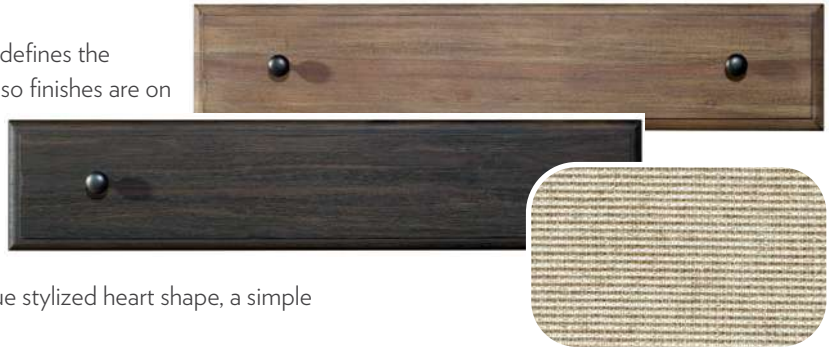

CORSICA

A wire-brushed, artisan finish with a reclaimed character defines the Corsica collection. Both the light natural and dark espresso finishes are on exotic and beautiful acacia wood, known for its rustic charm, tactile hand, knots and color variations in serene organic hues of gray, rose and natural.

Corsica's custom-designed, burnished bronze hardware includes a classic swing bail pull, a drop bail with an anique stylized heart shape, a simple knob and a key inspired by an antique latch key.

5180-75206 Rectangle Pedestal Dining Table with Two 20-inch leaves
Light natural acacia base and top
78W x 44D x 30 3/4H