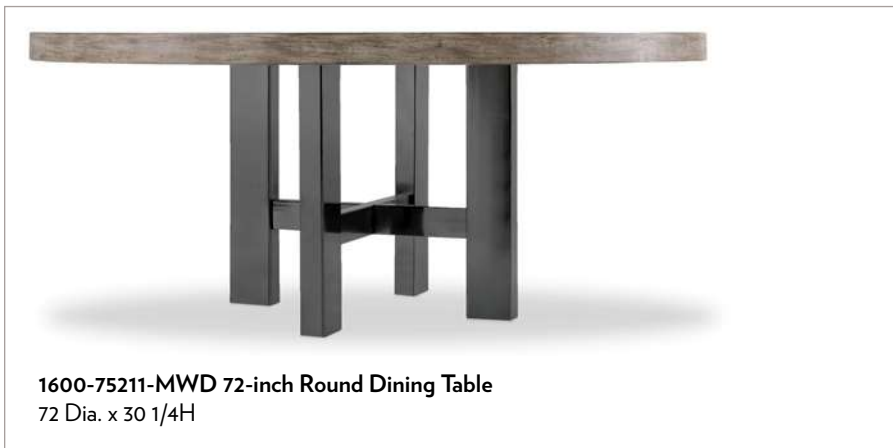

Edward Graphite

Montlieu Opal

1600-75200A-DKW Rectangle Dining Table with Two 20-inch Leaves
82W x 44D x 30 1/4H

1600-75202-DKW Pub Table
40 Dia. x 42 1/2H

1600-75211-MWD 72-inch Round Dining Table
72 Dia. x 30 1/4H