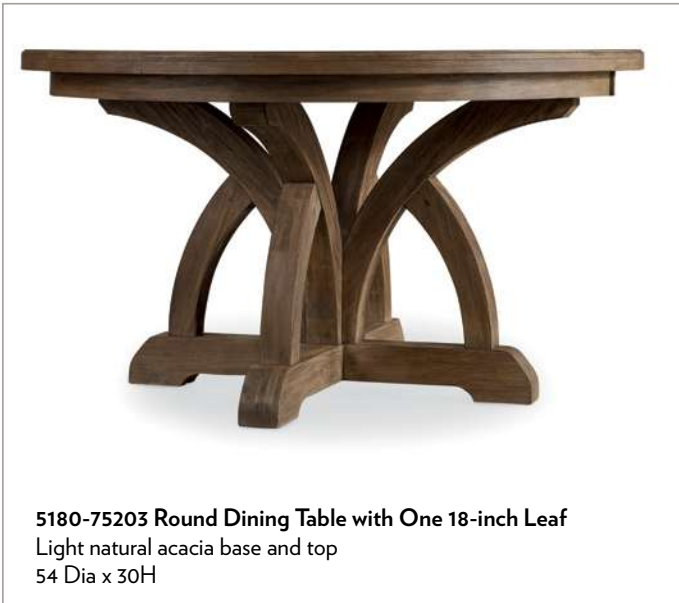

For more information on Corsica items, please see index on page 116.

The Corsica collection also offers matching bedroom items.

Please visit our website, hookerfurniture.com to see matching pieces and our full line of dining room product.