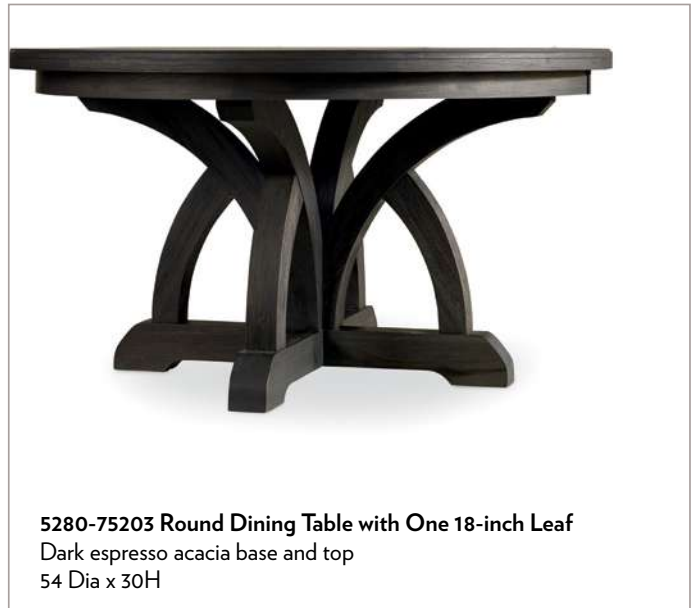

For more information on Corsica items, please see index on page 116.

The Corsica collection also offers matching bedroom items.

Please visit our website, hookerfurniture.com to see matching pieces and our full line of dining room product.