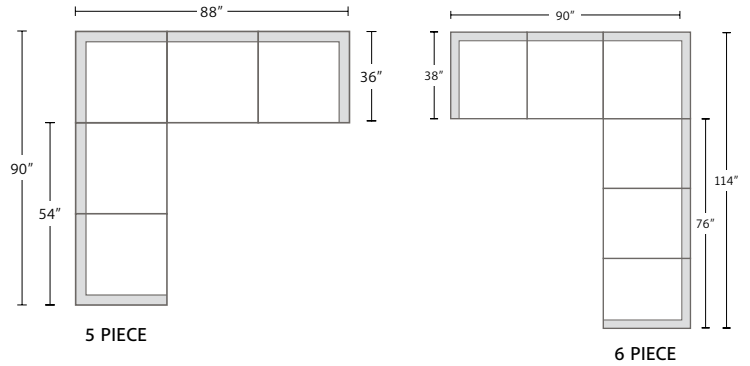

CHATHAM SOFA / SLEEPER SOFA
 833501-853 / 82w x 38d x 38h
 833501S-853 / 82w x 38d x 38h
 Open Sleeper Sofa: 82w x 90d x 38h
 Fabric: Crypton Daily Snow.

CHATHAM SECTIONAL SOFA
 Shown: 8335079LSRC-853 / 91w x 89d x 38h
 Also available in larger size:
 8335089RSLC-853 / 114w x 89d x 38h
 8335089LSRC-853 / 114w x 89d x 38h
 Fabric: Crypton Daily Snow.