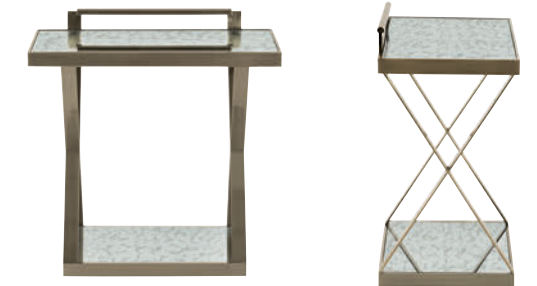

377-124 CLARENDON ACCENT TABLE

W 26 | D 14 | H 26-3/8 in.
W 66.04 | D 35.56 | H 66.99 cm.

Materials/Finishes: Inset antiqued mirrored glass top and bottom shelf. Stainless steel frame with "X" shaped sides and back gallery rail. Burnished Brass finish.