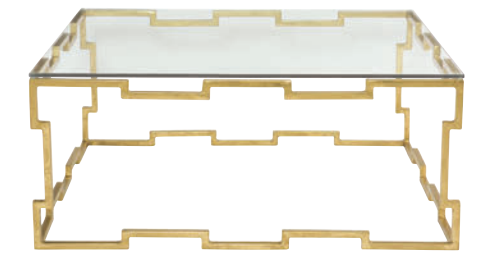

411-011G BANCROFT SQUARE COCKTAIL TABLE GLASS TOP
411-011 BANCROFT METAL SQUARE COCKTAIL TABLE BASE

Overall: W 44 | D 44 | H 18-11/16 in.
Overall: W 111.76 | D 111.76 | H 47.47 cm.

Materials/Finishes: Lay-on tempered glass top. Wrought iron base in Gold Leaf finish.