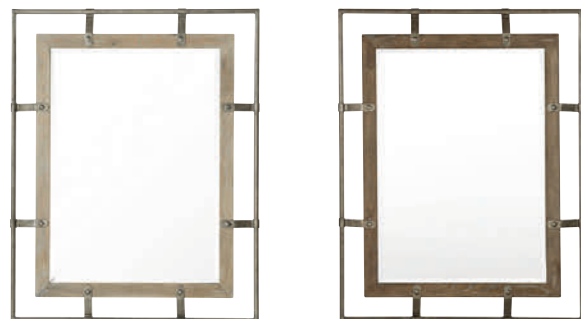

387-321/387-321D RUSTIC PATINA MIRROR

W 38 | D 1-9/16 | H 48 in.
W 96.52 | D 3.97 | H 121.92 cm.

Materials/Finishes: White oak solids. Wood frame with inset beveled mirrored glass with 1-1/4" bevel. Open textured outer iron frame in Burnished Silver finish - attached to wood frame by metal brackets. Sand and Peppercorn finishes.