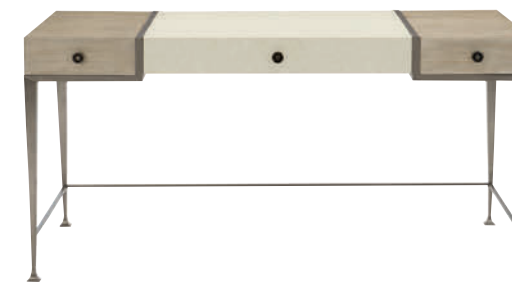

385-510 SANTA BARBARA DESK

W 60 | D 28 | H 30 in.
W 152.40 | D 71.12 | H 76.20 cm.

Materials/Finishes: Center section drawer front, desk top and guest side is wrapped in performance fabric B446. Left and right drawer fronts, desk top and guest sides are in White Oak veneers. Stainless steel frame, legs, side and back stretchers in Vintage Nickel finish. Sandstone finish.