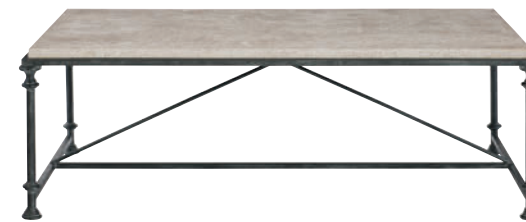

537-021 GALESBURY RECTANGULAR METAL COCKTAIL TABLE

W 56-5/8 | D 34-5/8 | H 19 in.
W 143.83 | D 87.95 | H 48.26 cm.

Materials/Finishes: Laminated honed travertine stone top. Solid and tubular steel base and stretchers in Antique Silver finish.