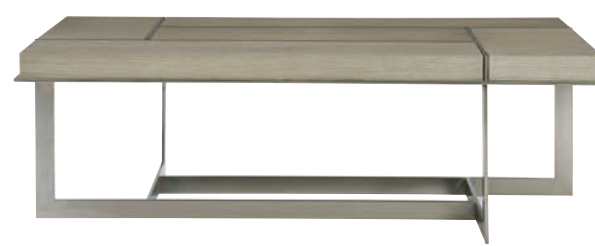

373-022 MOSAIC RECTANGULAR COCKTAIL TABLE

W 56 | D 30 | H 18 in.
W 142.24 | D 76.20 | H 45.72 cm.

Materials/Finishes: Quartered white oak veneers in Dark Taupe finish with metal grille overlay. Plated brushed stainless steel base and grille overlay in Blackened Bronze finish.