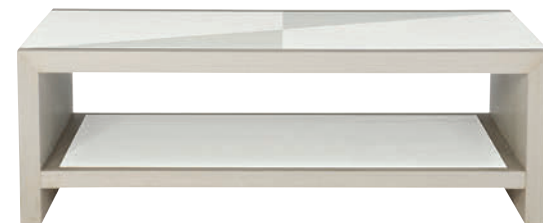

381-021 AXIOM COCKTAIL TABLE

W 54 | D 31 | H 18 in.
W 137.16 | D 78.74 | H 45.72 cm.

Materials/Finishes: Poplar solids and engineered faux anigre veneers. Fancy face top with Linear White finish on top and end panels. Linear Gray finish on side borders of top and shelf - side and bottom borders of end panels.