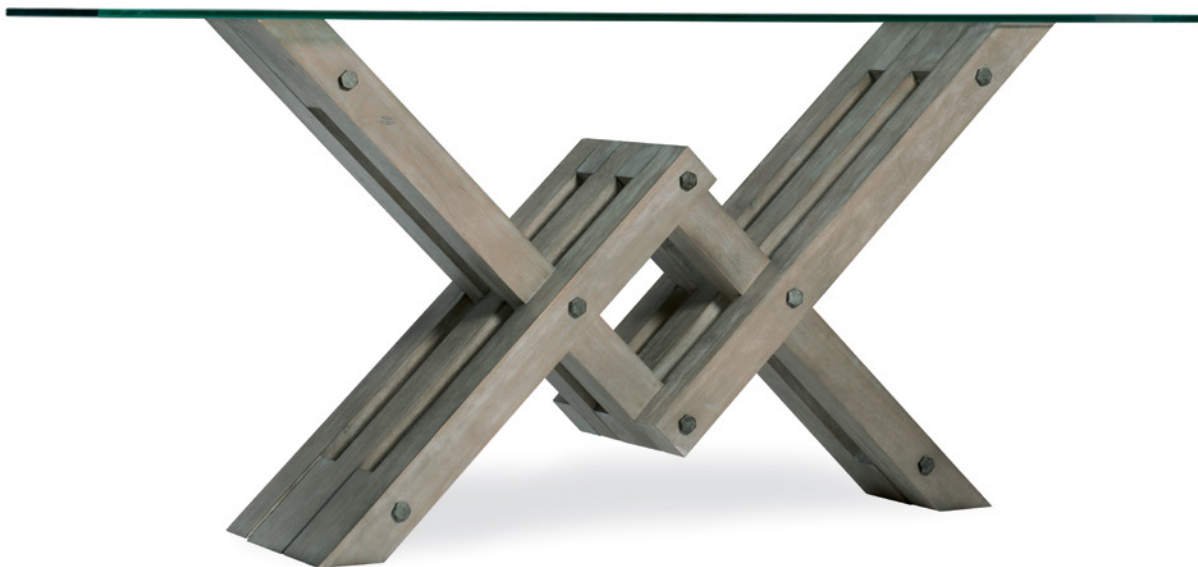

6050-85001-GRY Affinity Glass Top Accent Console
70W x 15D x 30H (178 x 38 x 76 cm)
Matching items available. See index on page 104.