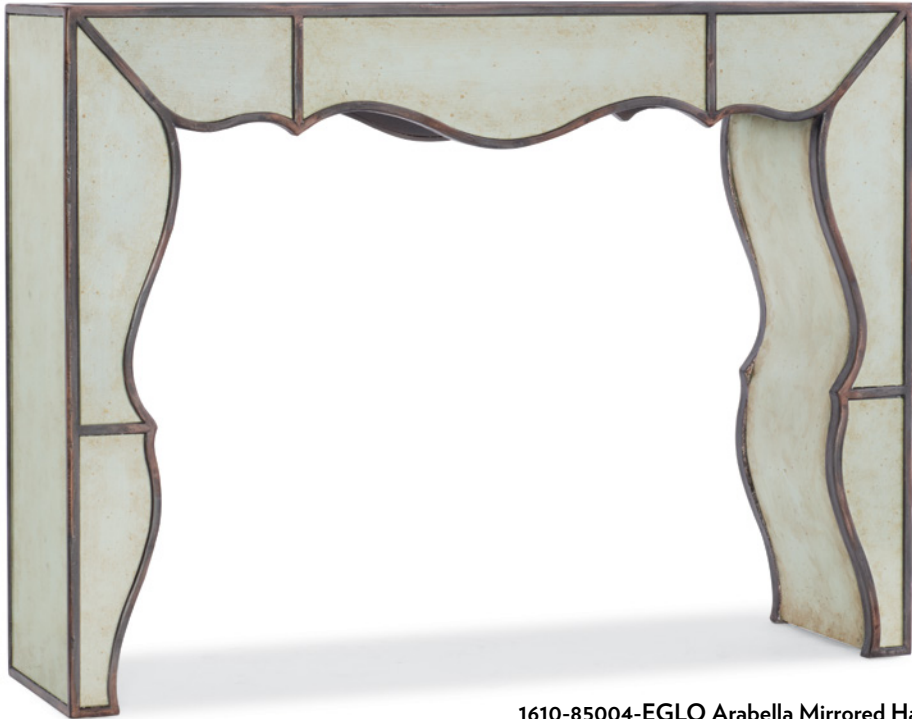

**5577-85001-GLD Coral Console**  
62 1/4W x 18 1/4D x 34H (158 x 46 x 86 cm)

5798-80151-15 Well Balanced Console Table  
52W x 15D x 28 1/2H (132 x 38 x 72 cm)

console table

**1586-85007-MULTI4 Cynthia Rowley Serendipity Console Table**  
70W x 14D x 34 1/4H (178 x 36 x 87 cm)