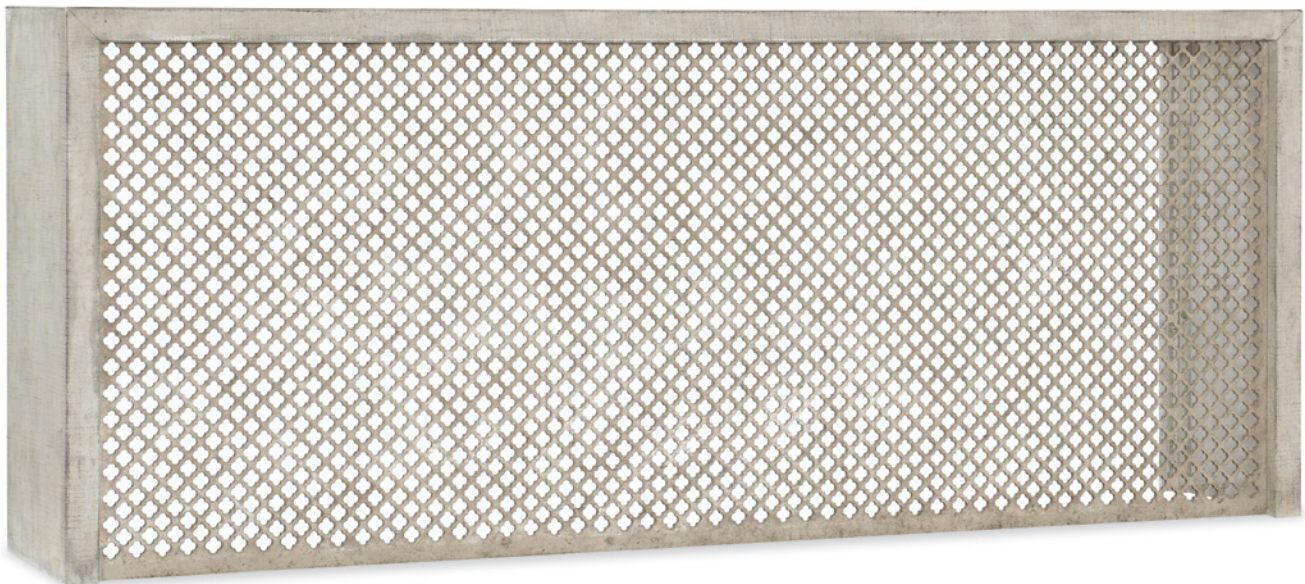

5750-85001-MULTI Bohème Belvue Linen Wrapped Console

Grain Sack is linen with plaster applied on top to give the look of a plaster wall.
Grille is made of wood.

79 1/2W x 14D x 32H (202 x 36 x 81 cm)

Matching items available. See index on page 104.