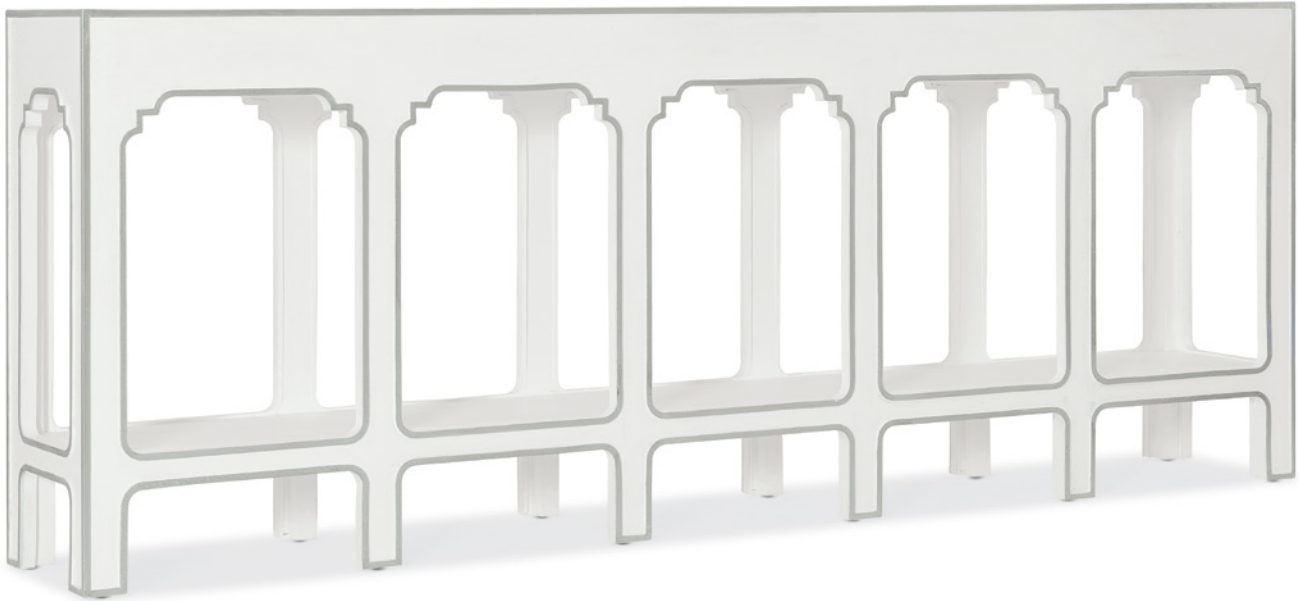

console table

1652-85001-WH2 Modern Romance Console Table

88W x 14D x 34H (224 x 36 x 86 cm)

Matching items available. See index on page 104.