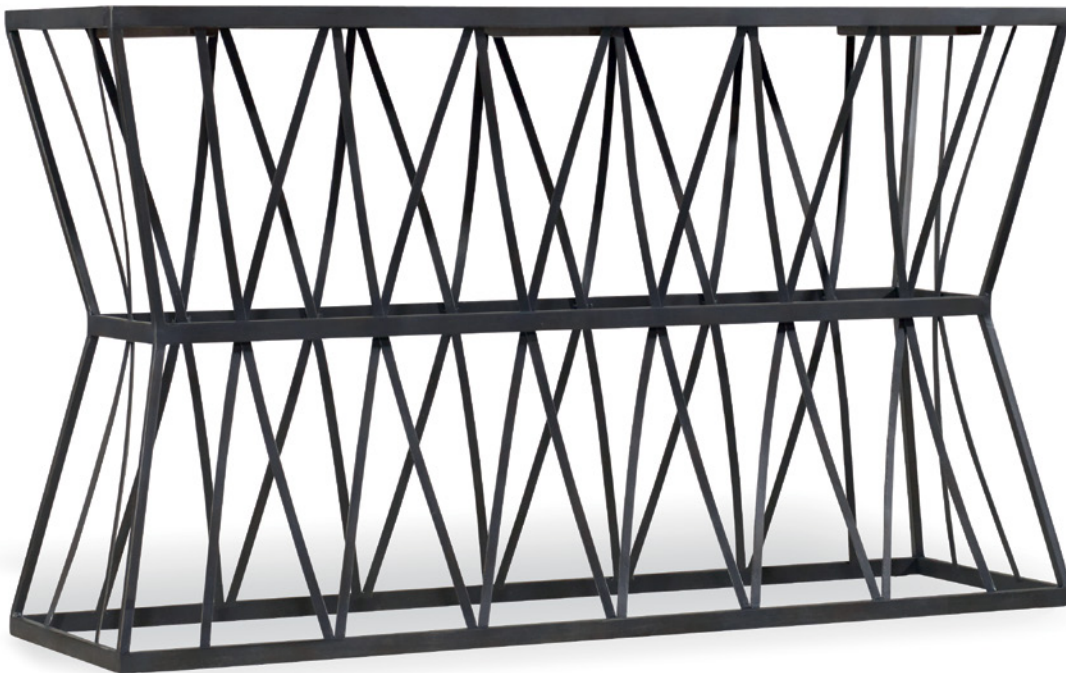

Finished all the way around to allow floating in a room

74W x 13 3/4D x 32 1/4H (188 x 35 x 82 cm)

*Matching items available. See index on page 104.*

**5434-85001 Chadwick Console Table**

Acacia Solids with Metal