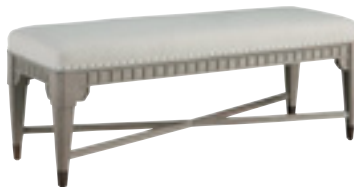

**THE PLAYLIST DRESSER**  
507A040 / 69w x 20d x 36h  
Eight drawers. One drop down front with full extension metal guides. Jewelry tray insert  
*Shown on pages: 8, 12*

**BED END BENCH**  
507380 / 58w x 18d x 19h