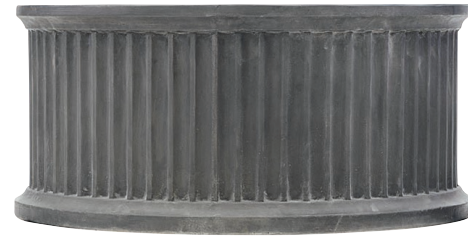

397-017 ROUND COCKTAIL TABLE

Diameter 38 | H 17-1/2 in.
Diameter 96.52 | H 44.45 cm.

Cast concrete with fluted designed pedestal. Adjustable glides. Basalt finish.
pages 12, 13, 14, 15, Back Cover