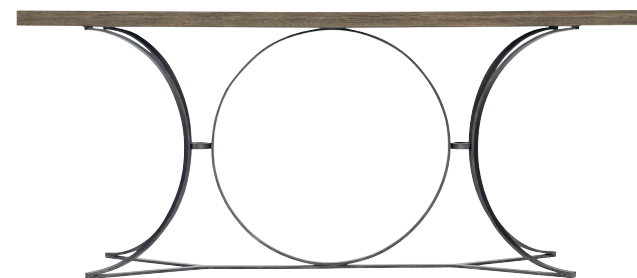

397-916 METAL CONSOLE TABLE

W 78 | D 22 | H 34 in.
W 198.12 | D 55.88 | H 86.36 cm.

Wire-brushed wood top in Desert Taupe finish. Open metal base in Blackened Bronze finish with stretchers and open circle. Adjustable glides. Anti-tip kit.
page 20