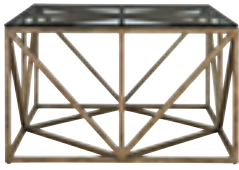

TRUSS SQUARE COCKTAIL TABLE
572801 / 32w x 32d x 19h
Tempered glass top.
Metal frame.
Shown on pages: 28 ,32