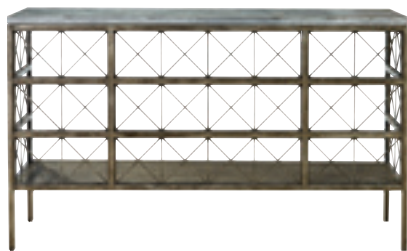

ACCENTS

CONSOLE TABLE
543B803 / 59w x 16d x 35h
Bluestone top. Metal base.
Shown on page: 29