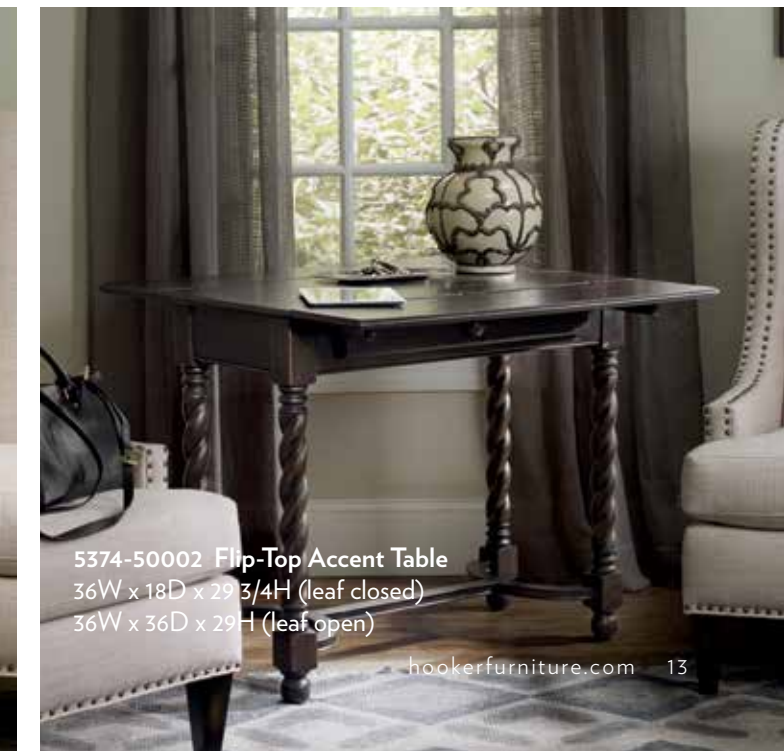

5374-50002 Flip-Top Accent Table
36W x 18D x 29 3/4H (leaf closed)
36W x 36D x 29H (leaf open)