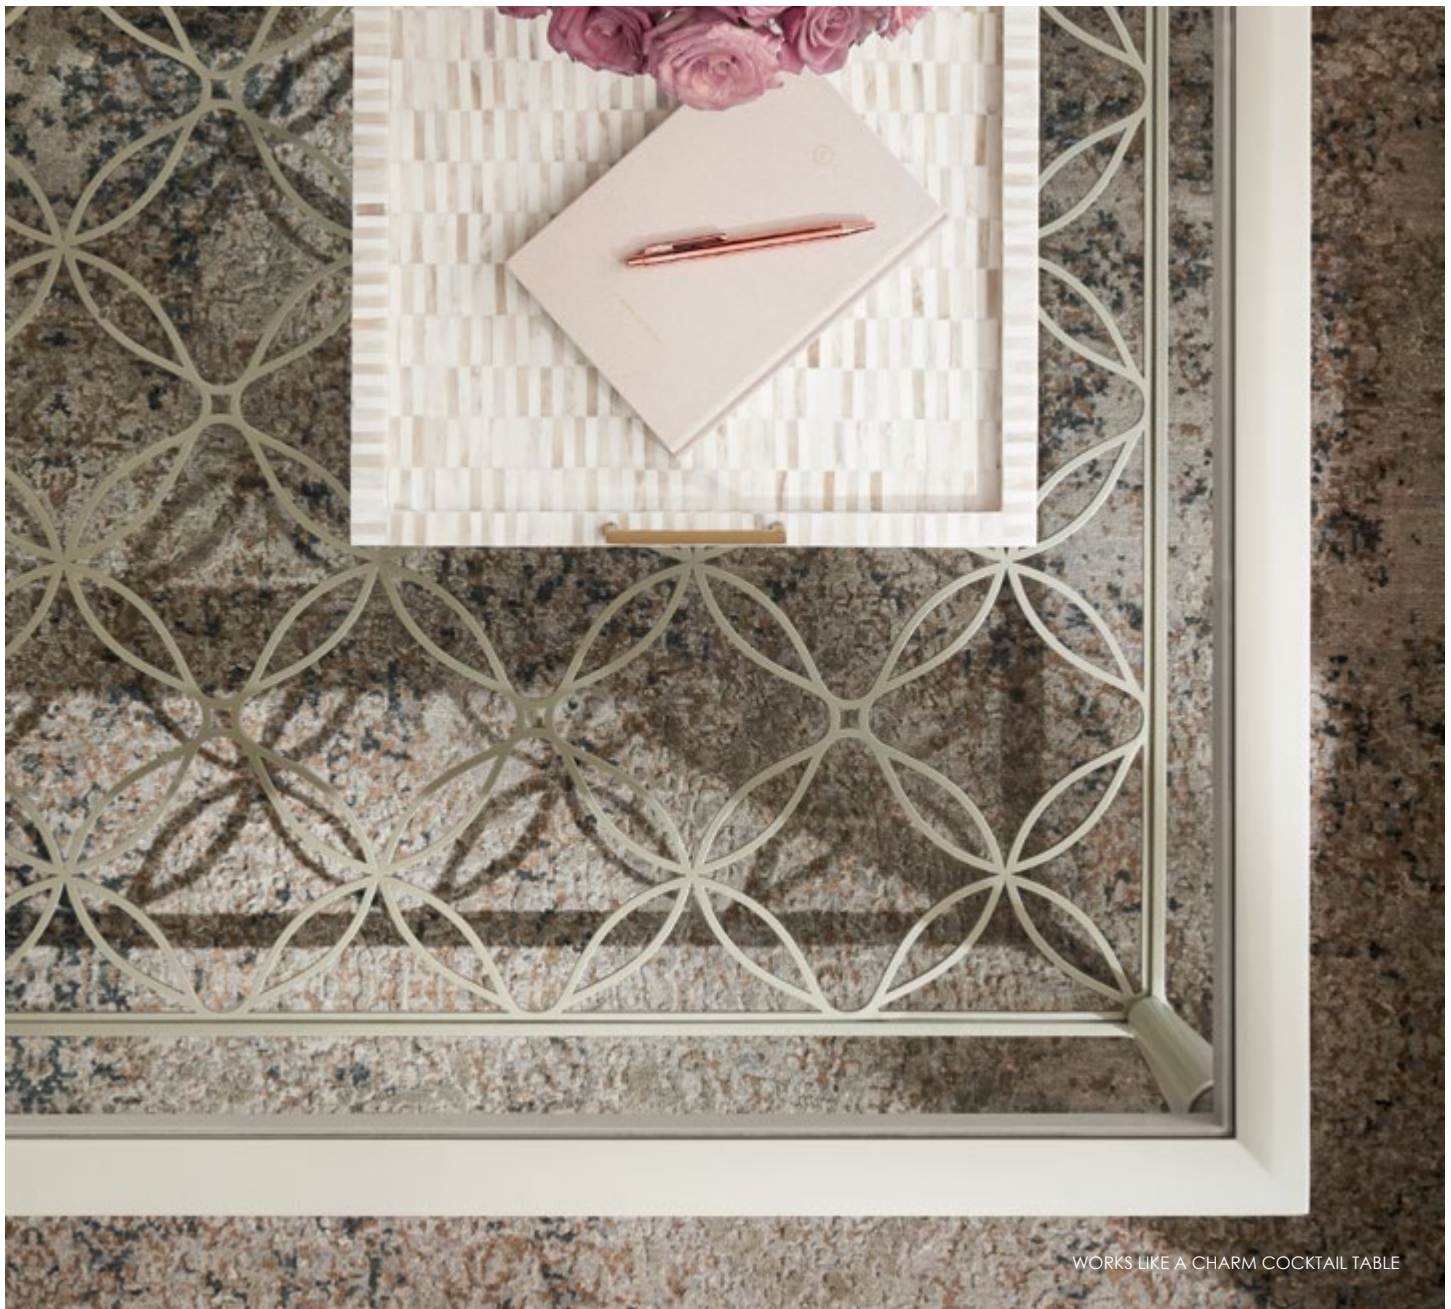

WORKS LIKE A CHARM COCKTAIL TABLE