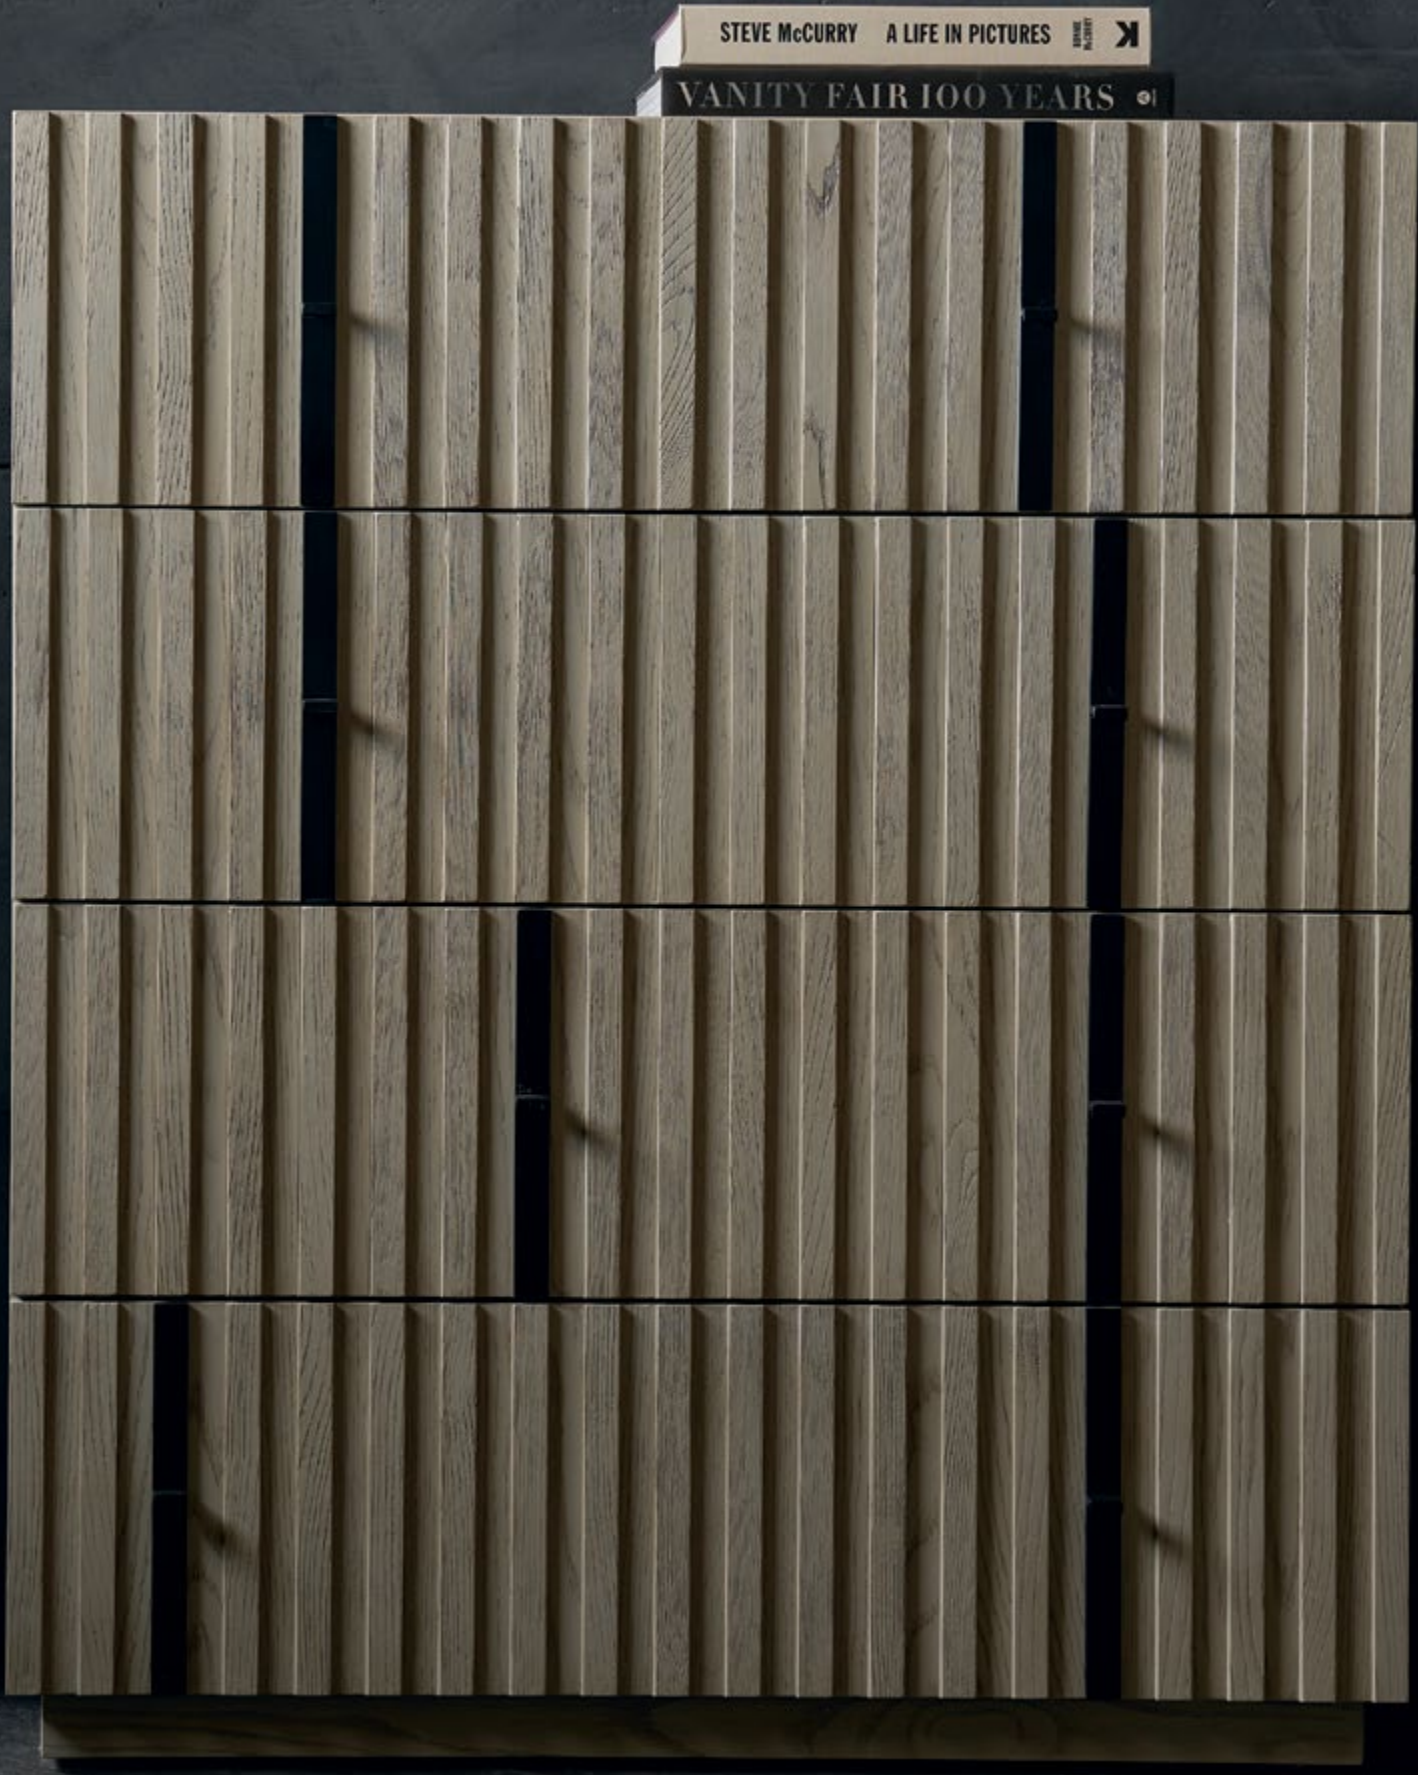

CLANCY CHEST
AZURE BED
ASHA BENCH