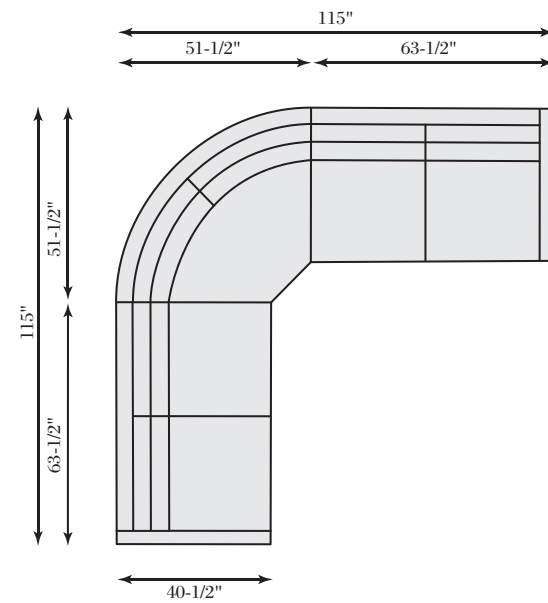

STUDIO RECLINER 118RL

W 27-1/2 | D 39-1/2 | H 41-1/2 in.
S/H 19 | A/H 25 | S/D 21 in.

Leather Shown: 326-011
Finish Shown: #751 Mocha standard
Nailhead Finish Shown: #44 Antique Nickel standard