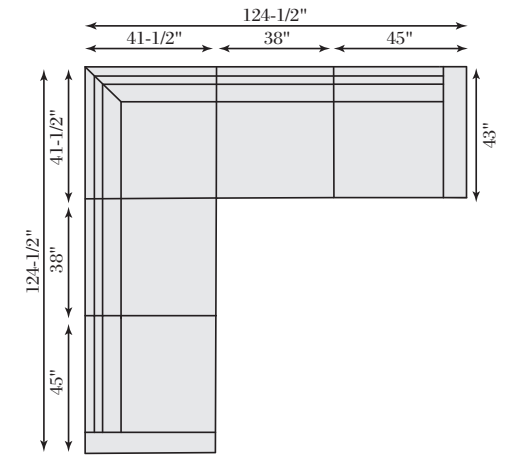

4836L LEFT ARM CHAIR
W 45 | D 43 | H 33 in.
SH 16-1/2 | AH 27-1/2 | SD 31-1/2 in.

4835L RIGHT ARM CHAIR
W 45 | D 43 | H 33 in.
SH 16-1/2 | AH 27-1/2 | SD 31-1/2 in.

4832L CORNER CHAIR
W 41-1/2 | D 43 | H 33 in.
SH 16-1/2 | SD 30 in.

4830L ARMLESS CHAIR
W 38 | D 43 | H 33 in.
SH 16-1/2 | SD 30 in.

4831L OTTOMAN
W 38 | D 38 | H 16-1/2 in.