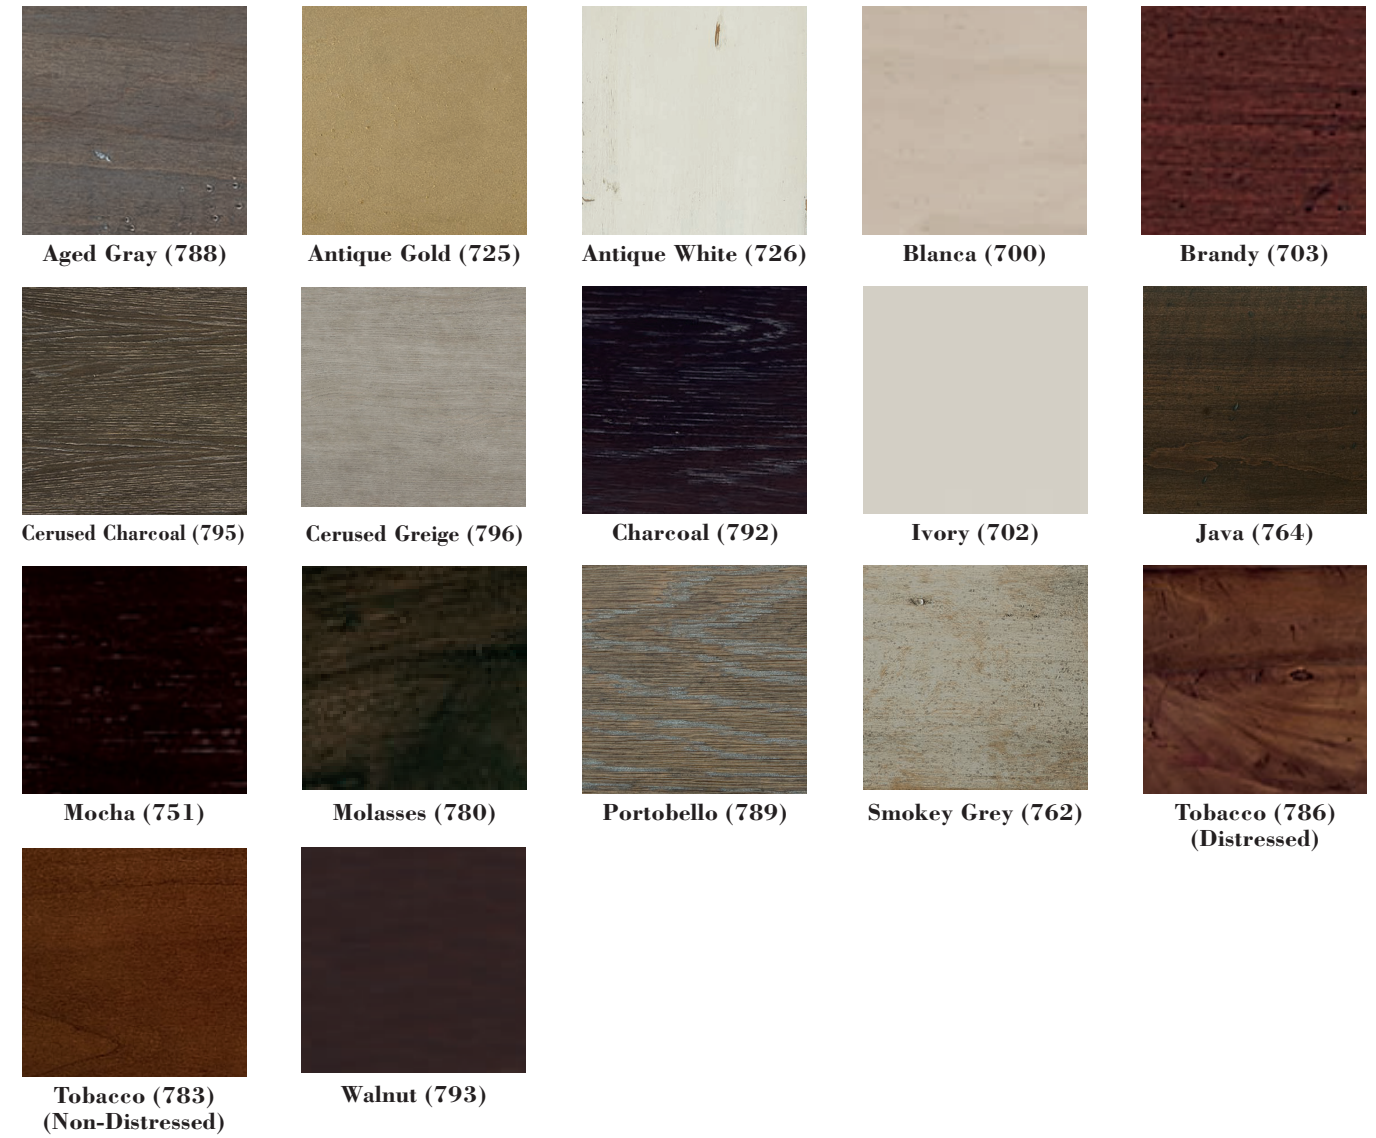

LUXE PILLOW

These exclusively crafted pillows are available ONLY as shown.

Contrast Flange

SKU# LP214 | Size: 22" x 22"

WOOD FINISHES

The following finishes are available on select exposed wood styles at no additional cost.