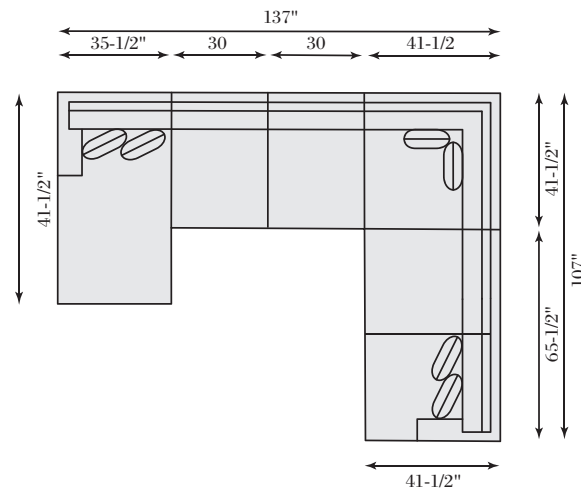

MILA

Pieces Shown: P6438 Left Arm Chaise, P6430 Armless Chair (2), P6432 Corner Chair, P6441 Right Arm Loveseat

Fabric Shown: 5548-100
Pillows Shown: 1508-011, 1618-011
Finish Shown: #788 Aged Gray standard

Individual pieces are not stand-alone items

SANCTUARY

Pieces Shown: P7832 Corner Chair (4), P7830 Armless Chair (4)

Fabric Shown: 1592-011
Pillow Fabric Shown: 1663-011, 1695-011

Individual pieces are not stand-alone items

W 65-1/2 | D 41-1/2 | H 33-1/2 in.
SH 15-1/2 | AH 22-1/2 | SD 30-1/2 in.

W 65-1/2 | D 41-1/2 | H 33-1/2 in.
SH 15-1/2 | AH 22-1/2 | SD 30-1/2 in.

W 35-1/2 | D 41-1/2 | H 33-1/2 in.
SH 15-1/2 | AH 22-1/2 | SD 50 in.

W 35-1/2 | D 41-1/2 | H 33-1/2 in.
SH 15-1/2 | AH 22-1/2 | SD 50 in.

W 40 | D 40 | H 35-1/2 in.
SH 19 | SD 18 in.

W 30 | D 40 | H 35-1/2 in.
SH 19 | SD 24 in.

W 30 | D 30 | H 19 in.

W 41-1/2 | D 41-1/2 | H 33-1/2 in.
SH 15-1/2 | SD 30-1/2 in.

W 30 | D 41-1/2 | H 33-1/2 in.
SH 15-1/2 | SD 30-1/2 in.