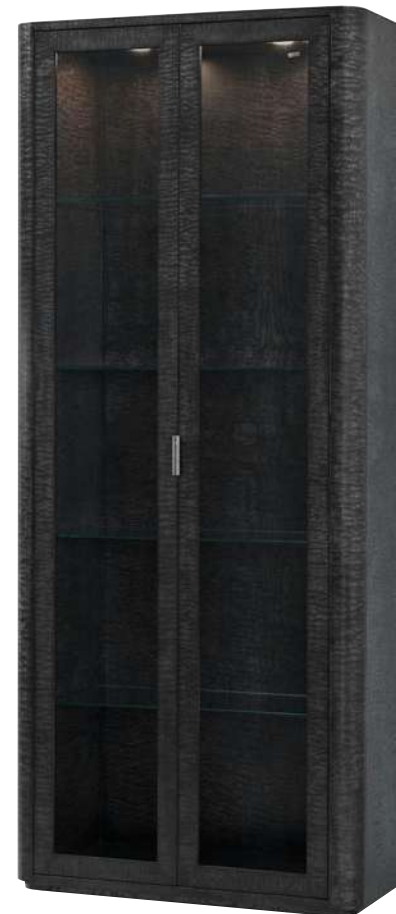

TA61160.C366
Kesden Curio Cabinet

A refined storage solution. The Kesden Curio Cabinet features an exquisite contrast of glass against a rich, Tamo ash burl veneer.

38 x 18 x 92 in | 96.5 x 45.7 x 233.7 cm