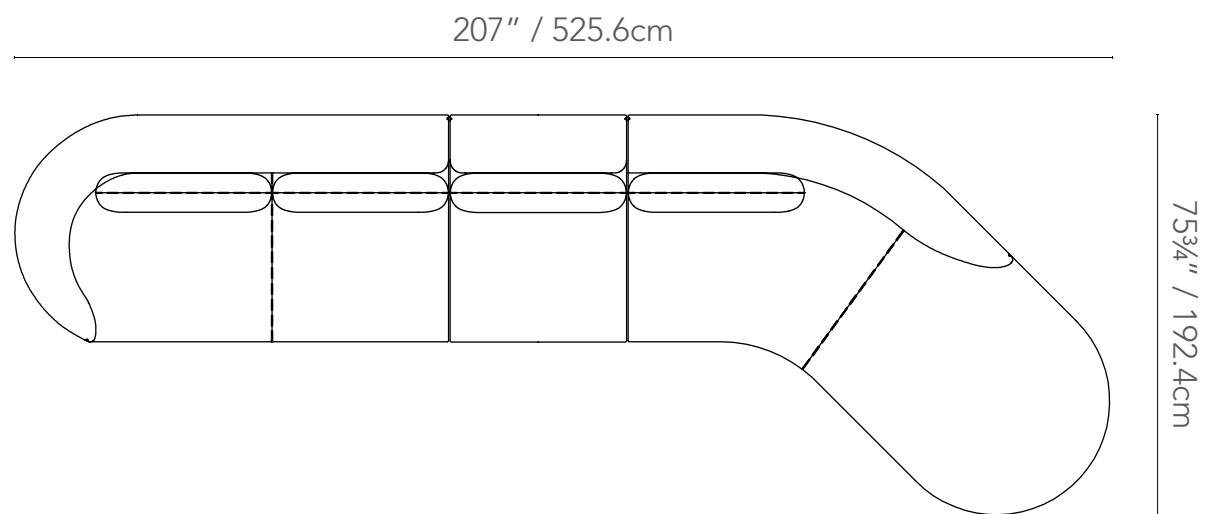

REPOSE SECTIONAL

The Repose Sectional sofa's relaxing soft curves double chaises, and lose backed pillows invite the group to come and lounge for a spell. The plinth base is accented by natural veneered wood to match any decore.

Upholstered in Windswept-UP6167 Fabric
Trim: Welting

TA45027L + TA45028 + TA45029R