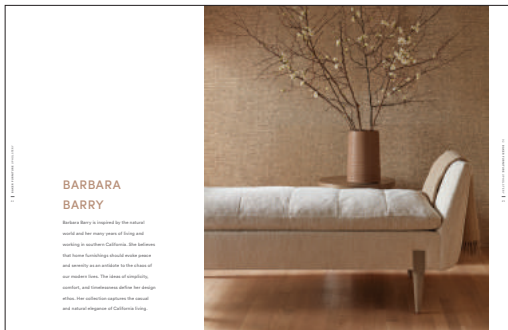

BARBARA BARRY