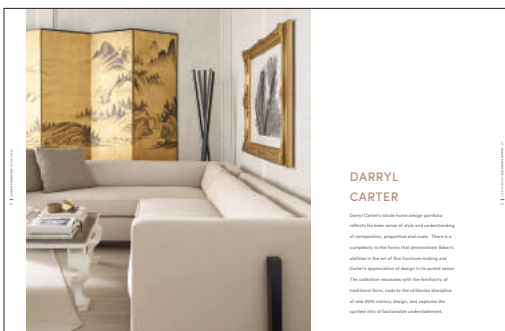

PAGE 50 & 51

- BA6146CS** Atrium Chaise: 37-500 Fabric, Luxe Finish

PAGE 52 & 53

- BAU2002C** Chippendale Scrolled Wing Chair: 83-255 Fabric, Chocolate Mink Finish
- BAU2001** Regency Sofa: 85-531 Fabric, Worn Gilt Finish
- BAA2057** King Edward VII Cocktail Table: Amber Finish