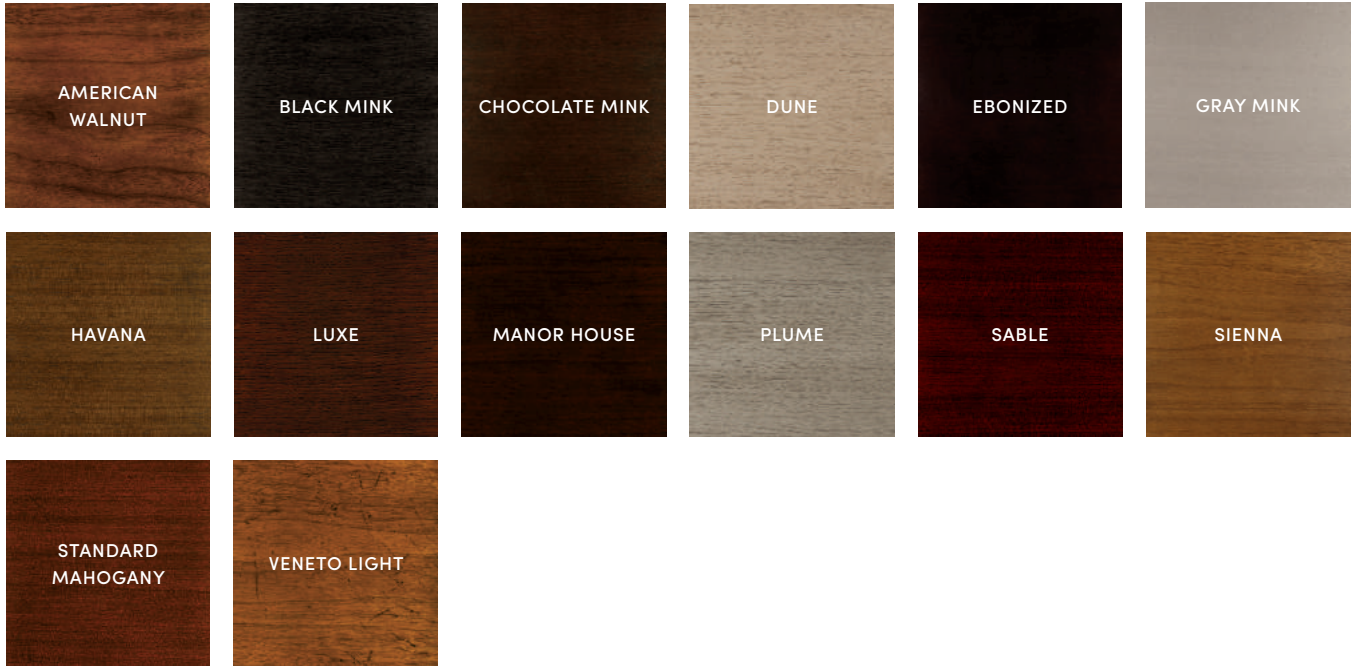

FINISHES

Type I