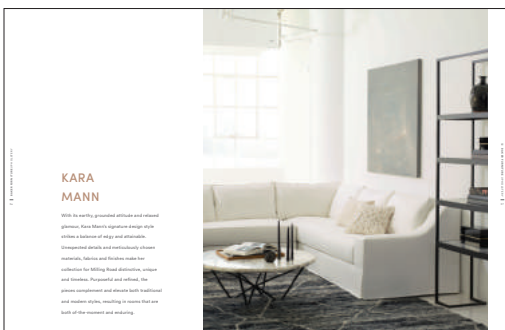

PAGE 56 & 57

- **MR7221** Skirted Lax Sectional
- **MR7051** Tumble Cocktail Table: Honed Breccia Marble, Oil Rubbed Bronze Base
- **MR7095** Straight Up Etagerie: Natural Walnut, Oil Rubbed Bronze Finish