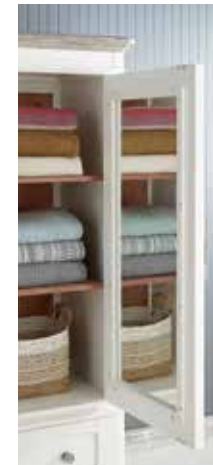

*Available only in 1340 Scrubbed
Oak/Harbor White finish.*

*This gorgeous five-drawer
wardrobe is finished in Harbor
White with a high/low panel
Scrubbed Oak molded top. The
vanity door has stick-work overlay,
a mirror on the inside, and two
adjustable shelves behind for
stacking. Valet pegs extend from
the top for hanging clothes. The
open shelf has cord management
and touch lighting. The bottom
drawer and the door cabinet are
both lined in fragrant cedar.*

Sea Glass Collectors Chest
251151-1340
33.75W x 20D x 64.25H