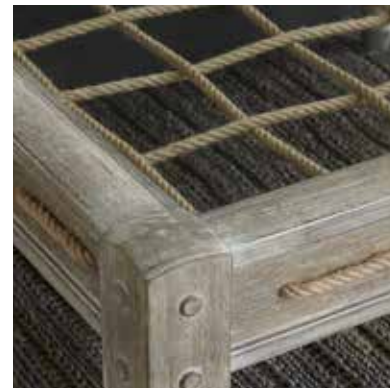

Authentic hemp cargo net is woven into a grid pattern under the glass top of the Cargo Net Cocktail and End Tables