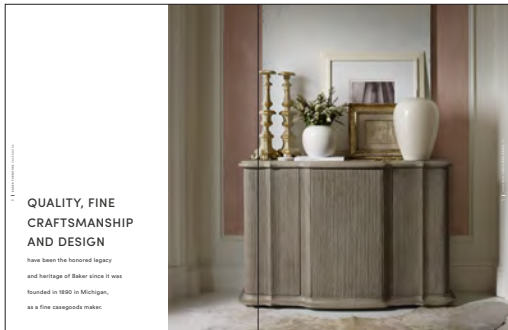

PAGE 26 & 27

MR8474

Laurent Chest: Moonlight Finish