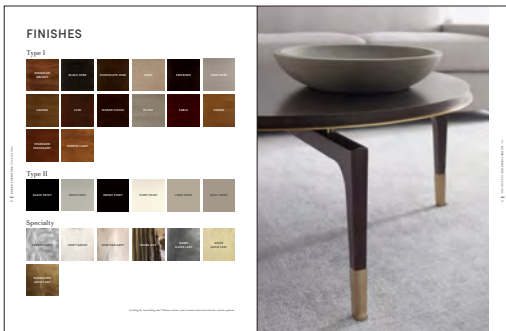

PAGE 68 & 69

BA8739

Vendome Cocktail Table: Luxe Finish with Bright Bronze Hardware

BA6843S

Wedge Sofa: 94-542 Fabric, Luxe Finish

FINISHES

Type I

Type II

Specialty

PAGE 70 & 71

BAA3230

Narce Sideboard: Plain White with Mother of Pearl