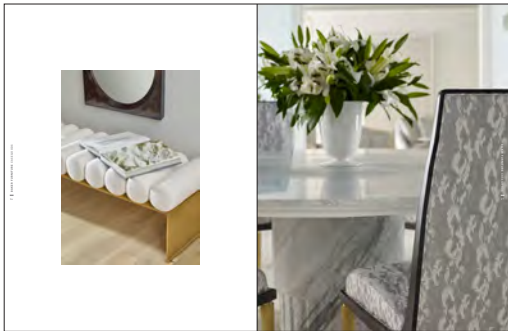

BAPH137

Ring Table Lamp: St Laurent Marble, Bright Bronze Metal

PAGE 14

BAA3013

Elipse Mirror: Cashmere Finish

BAA3216

Runway Bench: 80-100 Fabric, Natural Bronze

PAGE 15