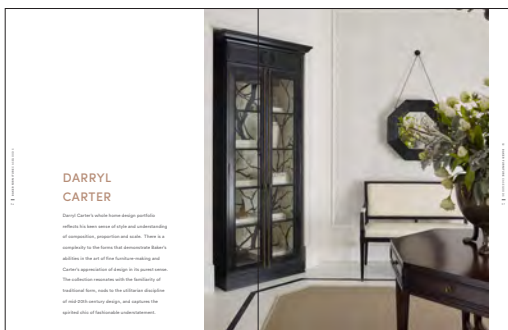

PAGE 56 & 57

- **MR4595** Glover Display Case: Black Brushmark with Black and White Painted Forest Interior