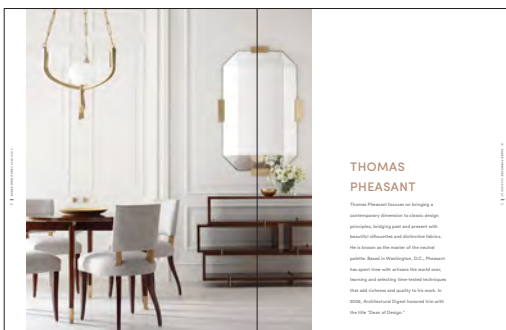

BAA3234 Ariana Table: Grey Quartz

PAGE 44 & 45

MR8463 Makiko Console: Ancient Gilt

MR8413 Orangery Mirror: Ancient Gilt Finish

PAGE 46 & 47

BA8744 Cuff Dining Chair: 94-540 Fabric, Caviar Finish

BA8780 Vendome Game Table: Luxe Finish with Bright Bronze Hardware