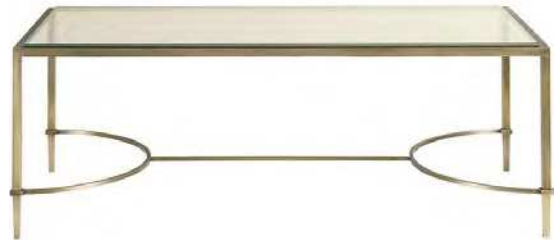

W 48.5" D 24.5" H 17.25"
W 123cm D 62cm H 44cm

BA8650 LINK COCKTAIL TABLE
THE THOMAS PHEASANT COLLECTION