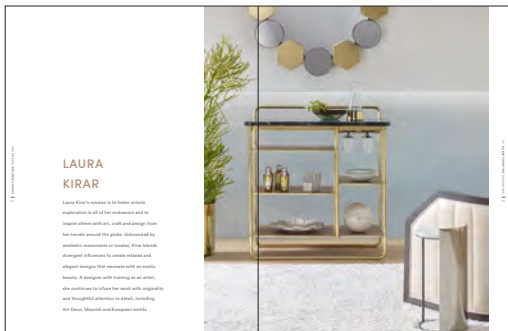

PAGE 52 & 53

- **BA9213** Corona Mirror: Polished Brass with Chocolate
- **BA9230** Elegante Bar Cabinet: Miel Finish, Nero Fossil Stone Top
- **BA9283** Shield Drink Table: White Onyx Top with Polished Brass Shield
- **BA6156C** Condessa Lounge Chair: Cacao Finish