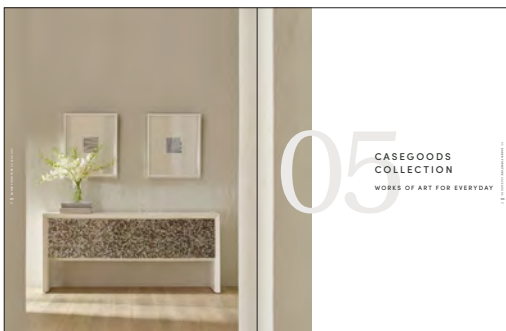

05
CASEGOODS
COLLECTION
WORKS OF ART FOR EVERYDAY