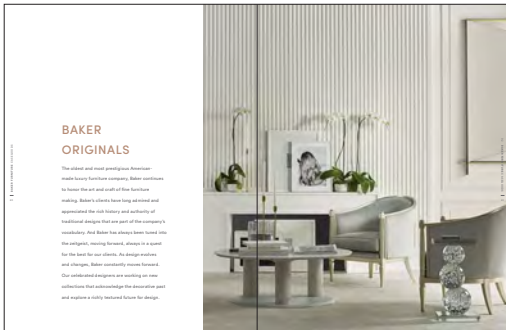

PAGE 40 & 41

BAU2500C Margeaux Lounge Chair: 64-764 Fabric, Silver Leaf Finish

BAA2550 Athena Cocktail Table: Carrara Marble

BAA2579 Gianna Spot Table: Clear Murano Glass

BA8713 Perspective Mirror: Oil Rubbed Brass and Bright Bronze