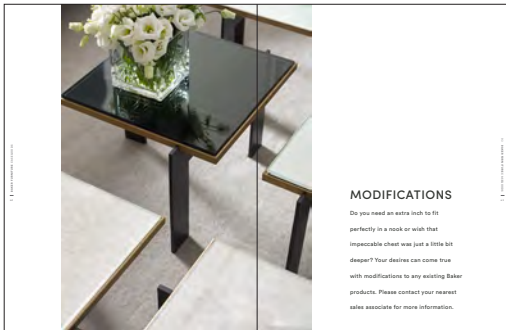

PAGE 62 & 63

BA8760

Blade Single Table: Graphite Glass and Bright Bronze Top with Oil Rubbed Brass Base

MODIFICATIONS