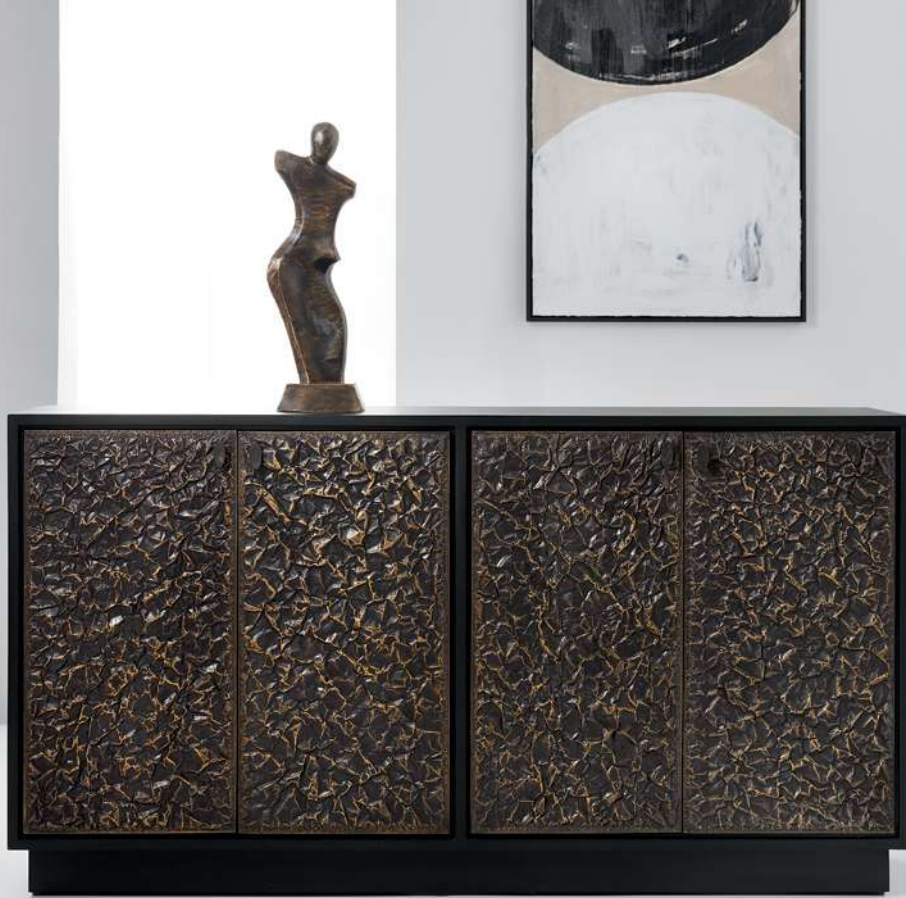

**638-85460-05 Lisette Hall Chest**

Poplar Solids; Two doors with soft close hinges, one adjustable shelf; ventilated back panel  
46 1/4W x 18 1/4D x 35 1/4H (117 x 46 x 89 cm)

**638-85469-02 Delilah Accent Chest**

Poplar and Hardwood Solids with Oak Veneer, Hand Painting and Metal; Two sets of doors with soft close hinges, one adjustable shelf behind each set of doors, ventilated back panel,  
58W x 20D x 37H (147 x 50 x 93 cm)

638-85582-89

**Westland Accent Chest**

Mango Wood, Brass Sheet; Four doors with crumpled foil look on the fronts, one fixed shelf behind each pair of doors, ventilated back panel, levelers

59W x 15 3/4D x 31 1/2H  
(150 x 40 x 80 cm)