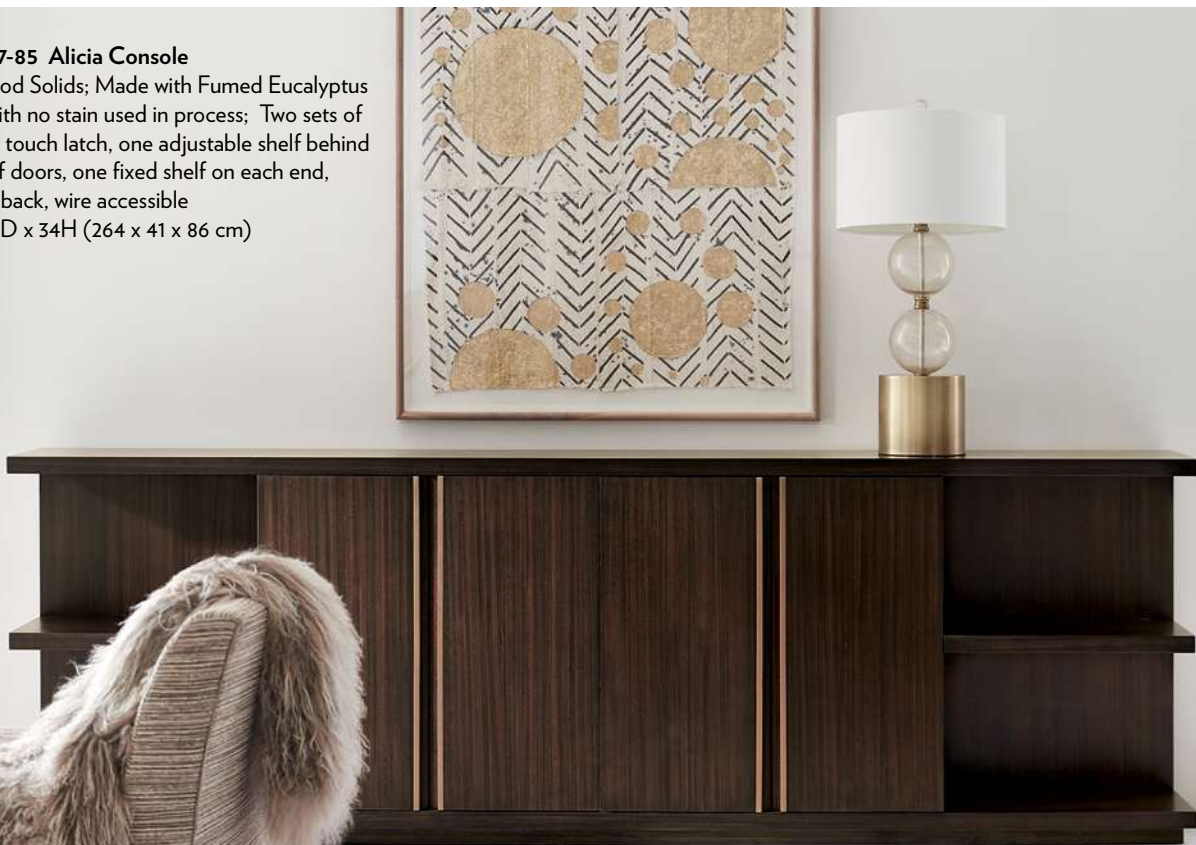

638-85447-85 Alicia Console
Rubberwood Solids; Made with Fumed Eucalyptus
Veneers with no stain used in process; Two sets of
doors with touch latch, one adjustable shelf behind
each set of doors, one fixed shelf on each end,
ventilated back, wire accessible
104W x 16D x 34H (264 x 41 x 86 cm)