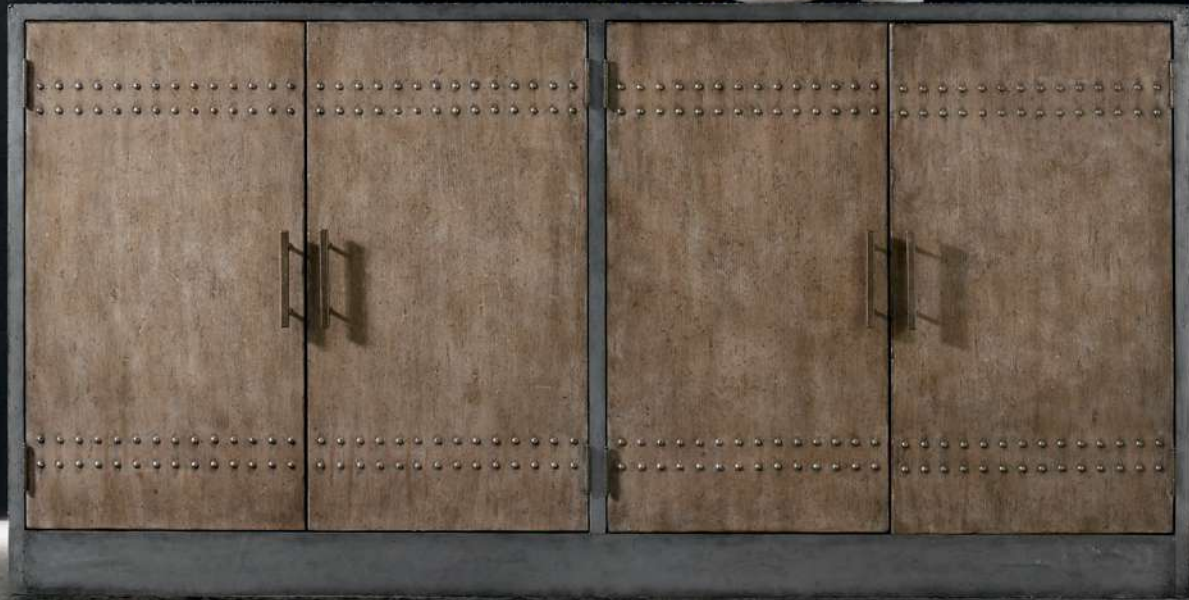

638-85283-LTBR Cooper Four Door Credenza
Poplar and Hardwood Solids with Quartered Oak Veneer,
Aluminum Sheet and Nail heads; Four doors, one adjustable
shelf behind each set of doors, ventilated back panel
72W x 19 1/2D x 36H (183 x 50 x 91 cm)