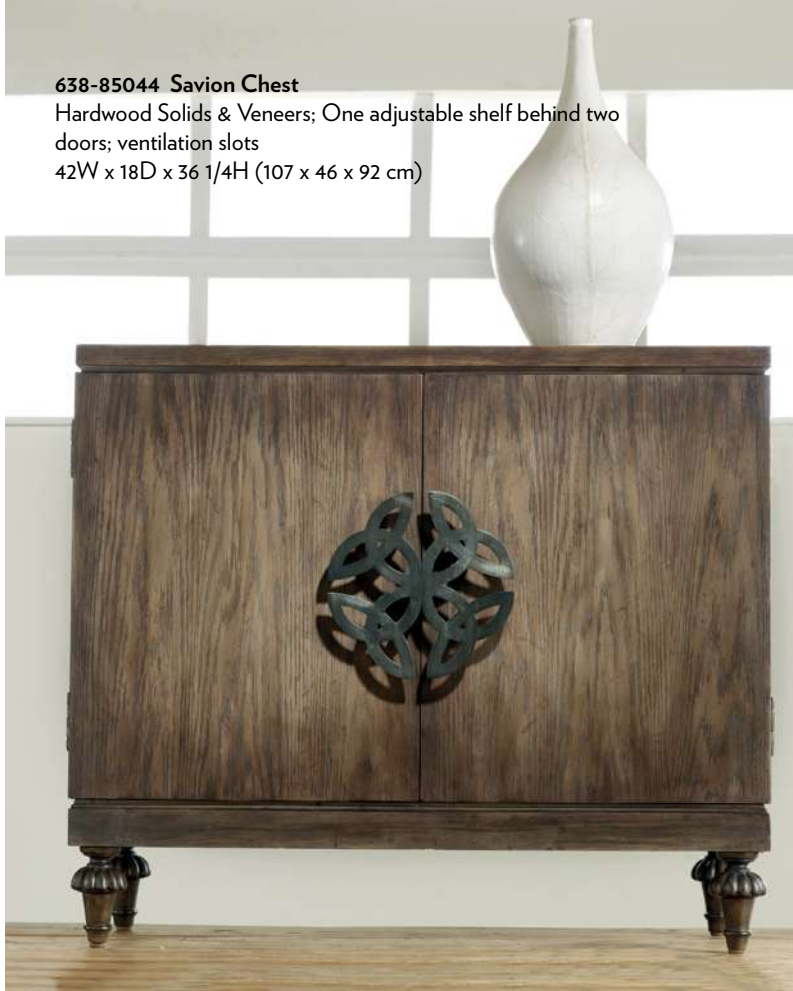

638-85452-80 Lorene Two-Door Chest
Poplar and Hardwood Solids with Oak Veneers
Two doors, two adjustable wood shelves behind set
of doors, wire accessible
38 1/4W x 18 3/4D x 36 1/2H (97 x 46 x 92 cm)

638-85044 Savion Chest
Hardwood Solids & Veneers; One adjustable shelf behind two
doors; ventilation slots
42W x 18D x 36 1/4H (107 x 46 x 92 cm)