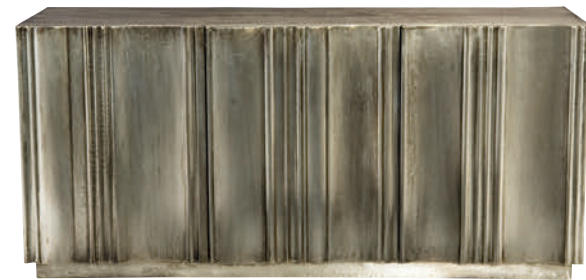

WINSTON CREDENZA 358-870

W 72 | D 20 | H 34 in.
W 182.88 | D 50.80 | H 86.36 cm.

Wood case wrapped in German Silver exterior, doors and plinth base. Black painted interior.