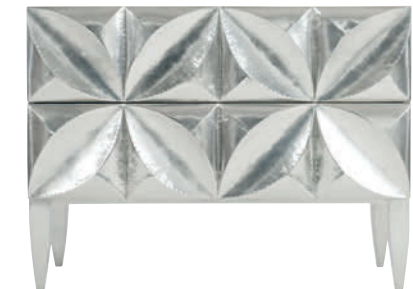

DAHLIA NIGHTSTAND 386-229

W 40 | D 19 | H 30 in.
W 101.60 | D 48.26 | H 76.20 cm.

Materials/Finishes: German silver wrapped case. White interior finish.