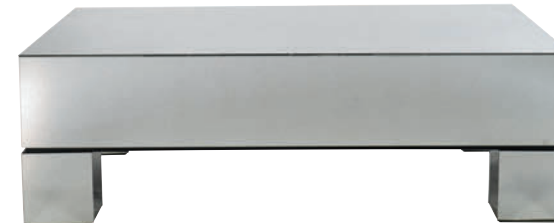

ESTELLE RECTANGULAR COCKTAIL TABLE 319-021

W 56 | D 40 | H 17-1/2 in.
W 142.24 | D 101.60 | H 44.45 cm.

Materials/Finishes: Antiqued mirror top, sides and legs.