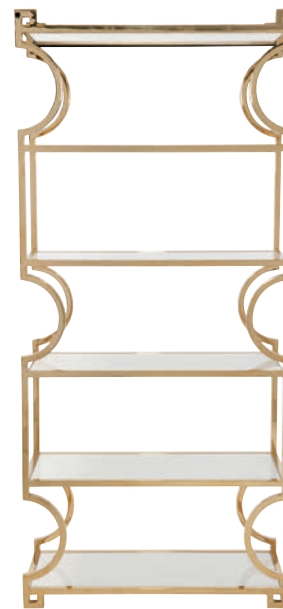

VILLEGAS ETAGERE 366-127

W 38 | D 16 | H 84 in.
W 96.52 | D 40.64 | H 213.36 cm.

Tubular steel frame in Polished Brass finish. Six white lacquered finished shelves.