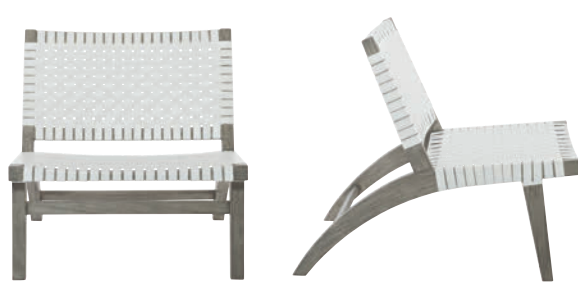

Fabric Shown: 1101-011
Finish Shown: Polished Stainless Steel only

SERENITY CHAIR N6322

W 40 | D 36-1/2 | H 31 in.
SH 16-1/2 | AH 27-1/2 | SD 27-1/2 in.

Fabric Shown: 1814-010
Finish Shown: #751 Mocha

Also available:
Chair N6122