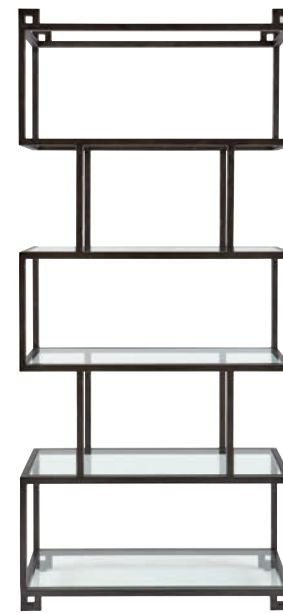

FOWLER ETAGERE 362-128

W 38 | D 16 | H 84 in.
W 96.52 | D 40.64 | H 213.36 in.

Hammered tubular steel frame in Blackened Aged Iron finish.