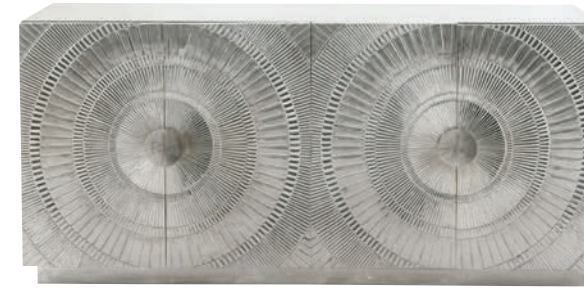

BARCELONA CREDENZA 366-133

W 72 | D 18-3/4 | H 33-7/8 in.
W 182.88 | D 47.63 | H 86.04 cm.

Wood case wrapped in German Silver (including back) with embossed pattern over Reclaimed Teak wood.