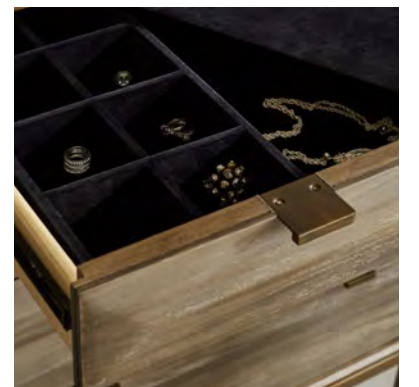

Bubble glass top

Cedar-lined drawer

Quilted inset leather

Metallic bead molding overlay

Metal mending plates

Decorative bronze tone hardware

Felt-lined drawer

BEDROOM

Keyes Mirror
253121-1245
53W x 1D x 38H

Bold linear patterns and simple, stylized ornamentation characterize the Keyes Mirror, which features a decorative bronze-tone metal frame. The wall-mounted mirror can be hung vertically or horizontally.