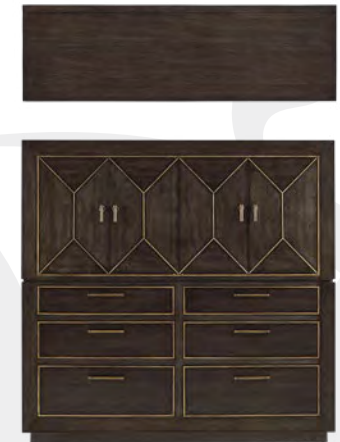

Wright Drawer Chest
253150-2315
253150-2325
48W x 20D x 50H

- Six drawers are framed with decorative metallic bead molding

Ennis Semanier
253153-2315
253153-2325
32W x 18D x 68H

- Two doors feature decorative metallic bead molding overlay
- Behind the doors. Mirror on inside-back of doors and inside-back of case
- One half-depth adjustable tempered glass shelf
- Two drawers
- Four drawers (beneath the doors) feature stylized pyramid shaped fronts
- Top drawer features felt-lined jewelry tray
- Metal base

Krisel Bachelors Chest
253158-2315
46W x 19D x 35H

- Three drawers features inset leather upholstery framed with decorative metallic bead molding
- Metal base

Ennis Master Chest
253152-2315
66W x 20D x 64H