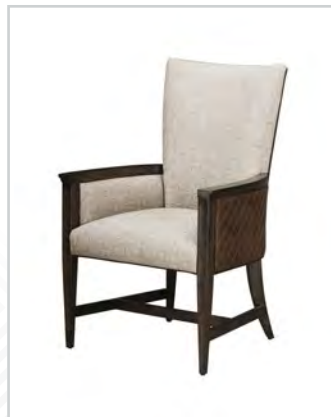

Keyes Mirror
253121-1245
53W x 1D x 38H

Bold linear patterns and simple, stylized ornamentation characterize the Keyes Mirror, which features a decorative bronze-tone metal frame. The wall-mounted mirror can be hung vertically or horizontally.

Meyer Pub Table
253235-2315
 38W x 38D x 42H

Effortlessly capturing the visionary design style from the early 20th century architects that continue to captivate consumers today, the top of the Meyer Pub Table features an intricate fancy-face veneer in a choice of two finishes, Lloyd Brown or Champagne. Designed to comfortably seat four, it is supported by a striking bronze-tone metal fretwork base with a convenient footrest in Cherner Bronze, which showcases well against both the light and darker finish.

Racine Upholstered Arm Chair
253207-2315
26W x 26D x 41H

Beautiful from every angle, the Racine Upholstered Arm Chair features plush seat and back cushions covered in a neutral tone durable textured linen. The outside back is upholstered in quilted leather, which offers an unexpected and striking contrast to the neutral fabric and Lloyd Brown wood finish.