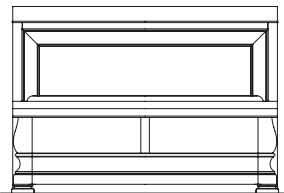

LOUIE P'S SLEIGH BED
07175B / 5/0 Queen
07176B / 6/6 King
07177B / 6/0 Cal King
Queen Bed: 70W x 93D x 60H
King Bed: 86W x 93D x 60H
Cal King Bed: 86W x 96D x 60H
(footboard height is 30")
Height from floor to bottom of box spring is 9"
Shown on page: 6