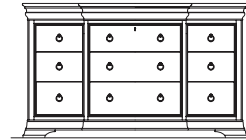

DRESSER
071040 / 70W x 21D x 42H
Three drawers within the top frame. Jewelry tray inserts. Twelve drawers. Top left drawer has drop down front for audio player or cable box storage. Drop down drawer dimensions 14W x 16D x 8H. Cedar drawer bottoms in bottom drawers. Side hidden drawers.
Shown on pages: 6, 8, 13