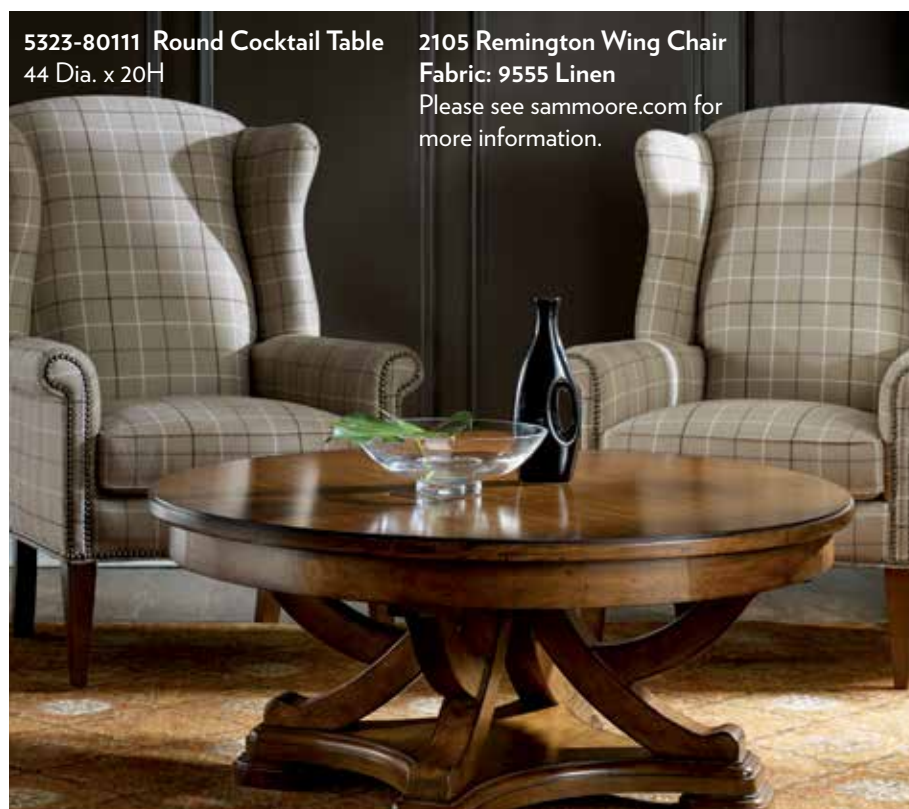

5323-80151 Sofa Table
64W x 14D x 35H

5323-80114 Chairside Table
18W x 25D x 25H

5323-80111 Round Cocktail Table 2105 Remington Wing Chair
44 Dia. x 20H
Fabric: 9555 Linen
Please see sammoore.com for more information.