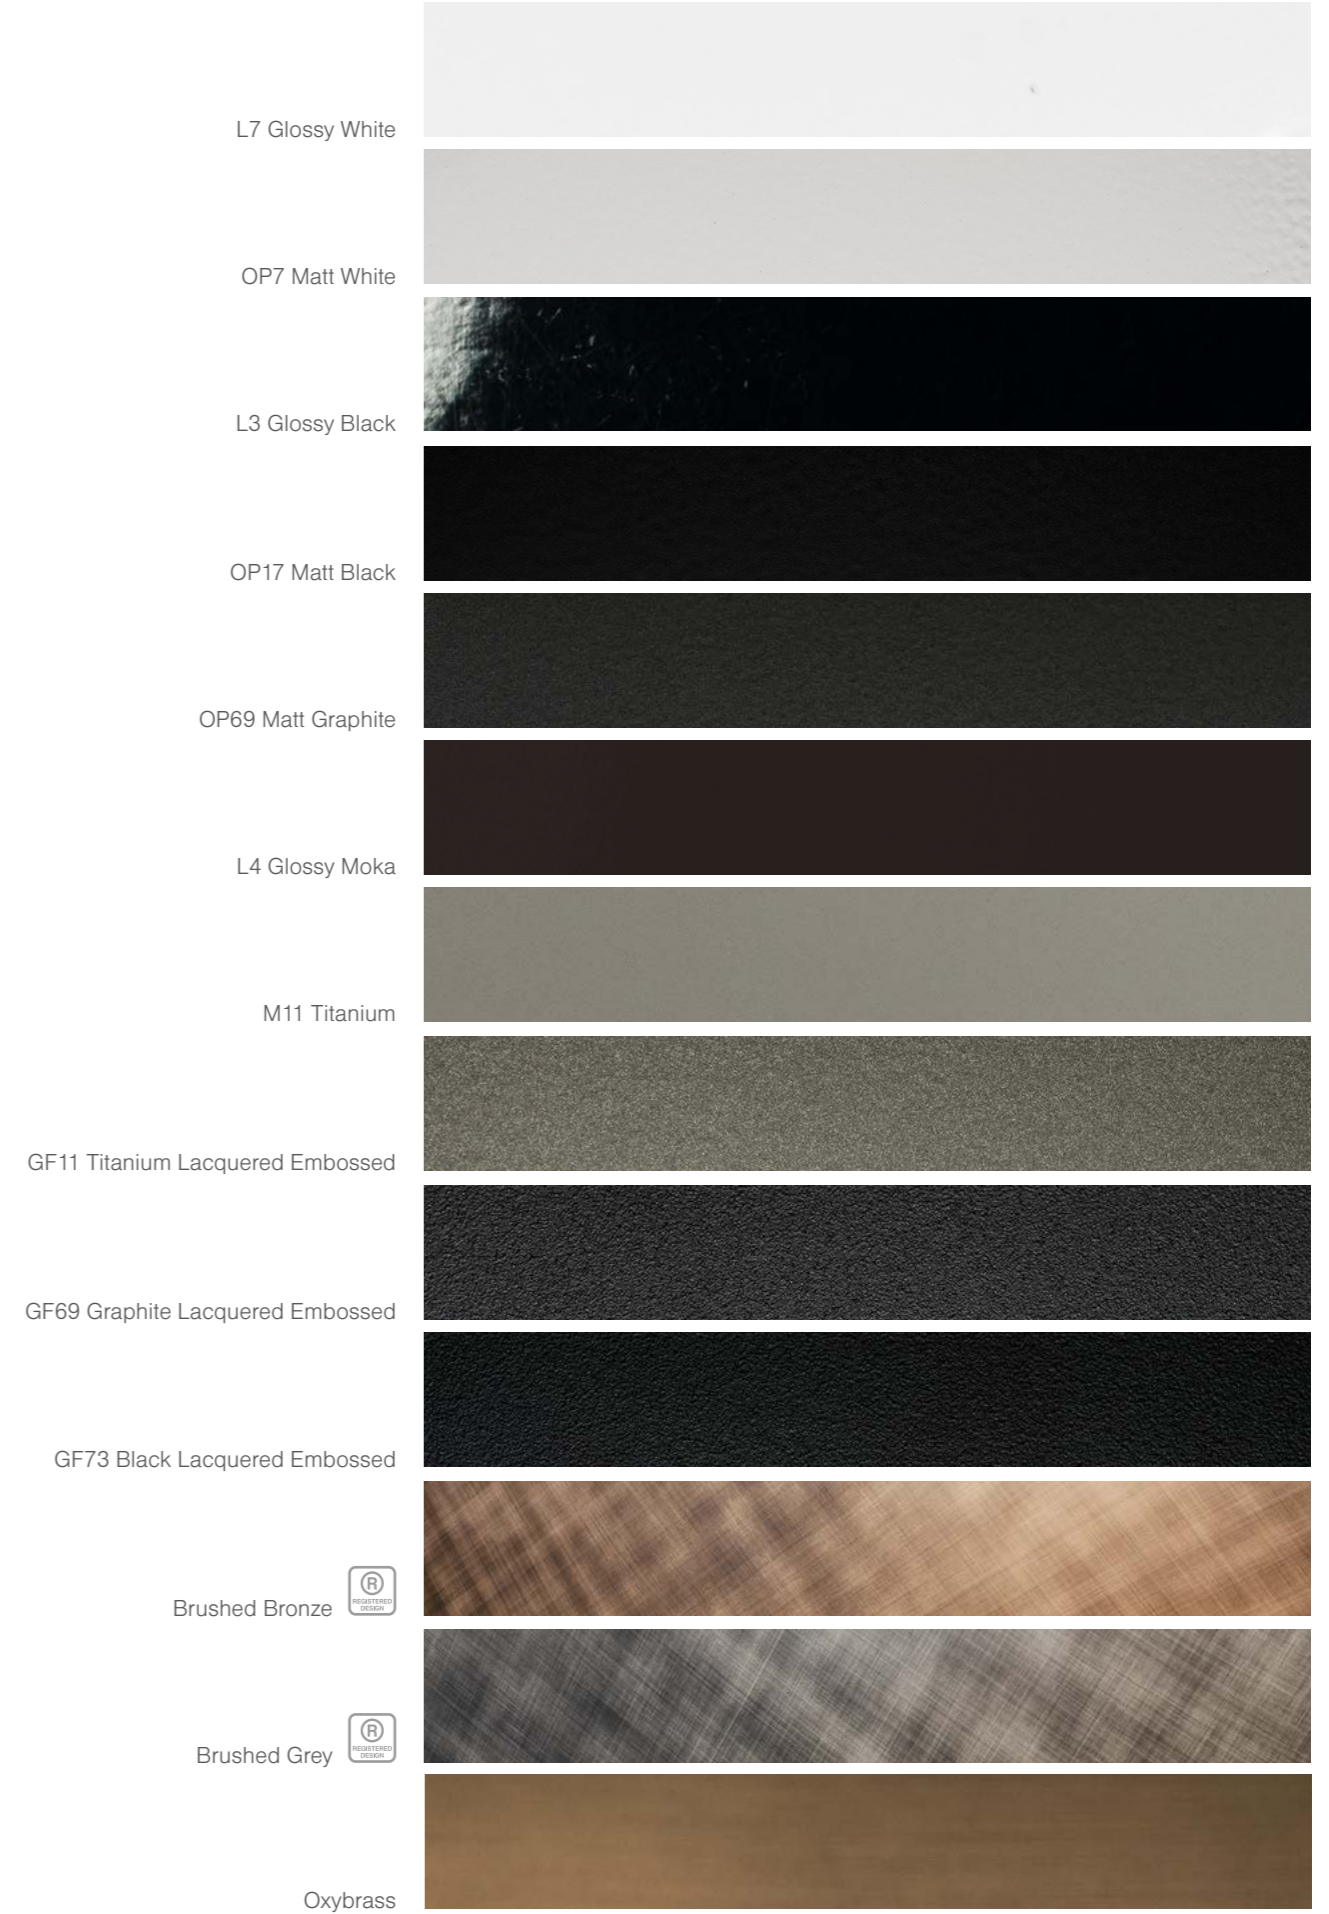

Brushed Brass
Amerigo coffee tables

Brushed Grey
Etoile console

Brushed Grey
Tee console

Brushed Bronze
Terminal Keramik Premium Console

Brushed Bronze
Skorpio Table

Brushed Grey
Butterfly table

Oxybrass
Savoy sideboard

Oxybrass
Aviator Keramik Lift table

Oxybrass
Scott Keramik table

Wood is finished with metallic nuances to obtain a modern and luxurious look. The hand brushed collection of finishes further embellishes the warm surfaces.

Lacquered and Brushed Collection

M11 Titanium
Chelsea sideboard

OP17 Matt Black
Kitano coffee tables

OP7 Matt White
Qwerty desk

GF11 Titanium Lacquered Embossed
Wally bookcase

GF69 Graphite Lacquered Embossed
Wally bookcases