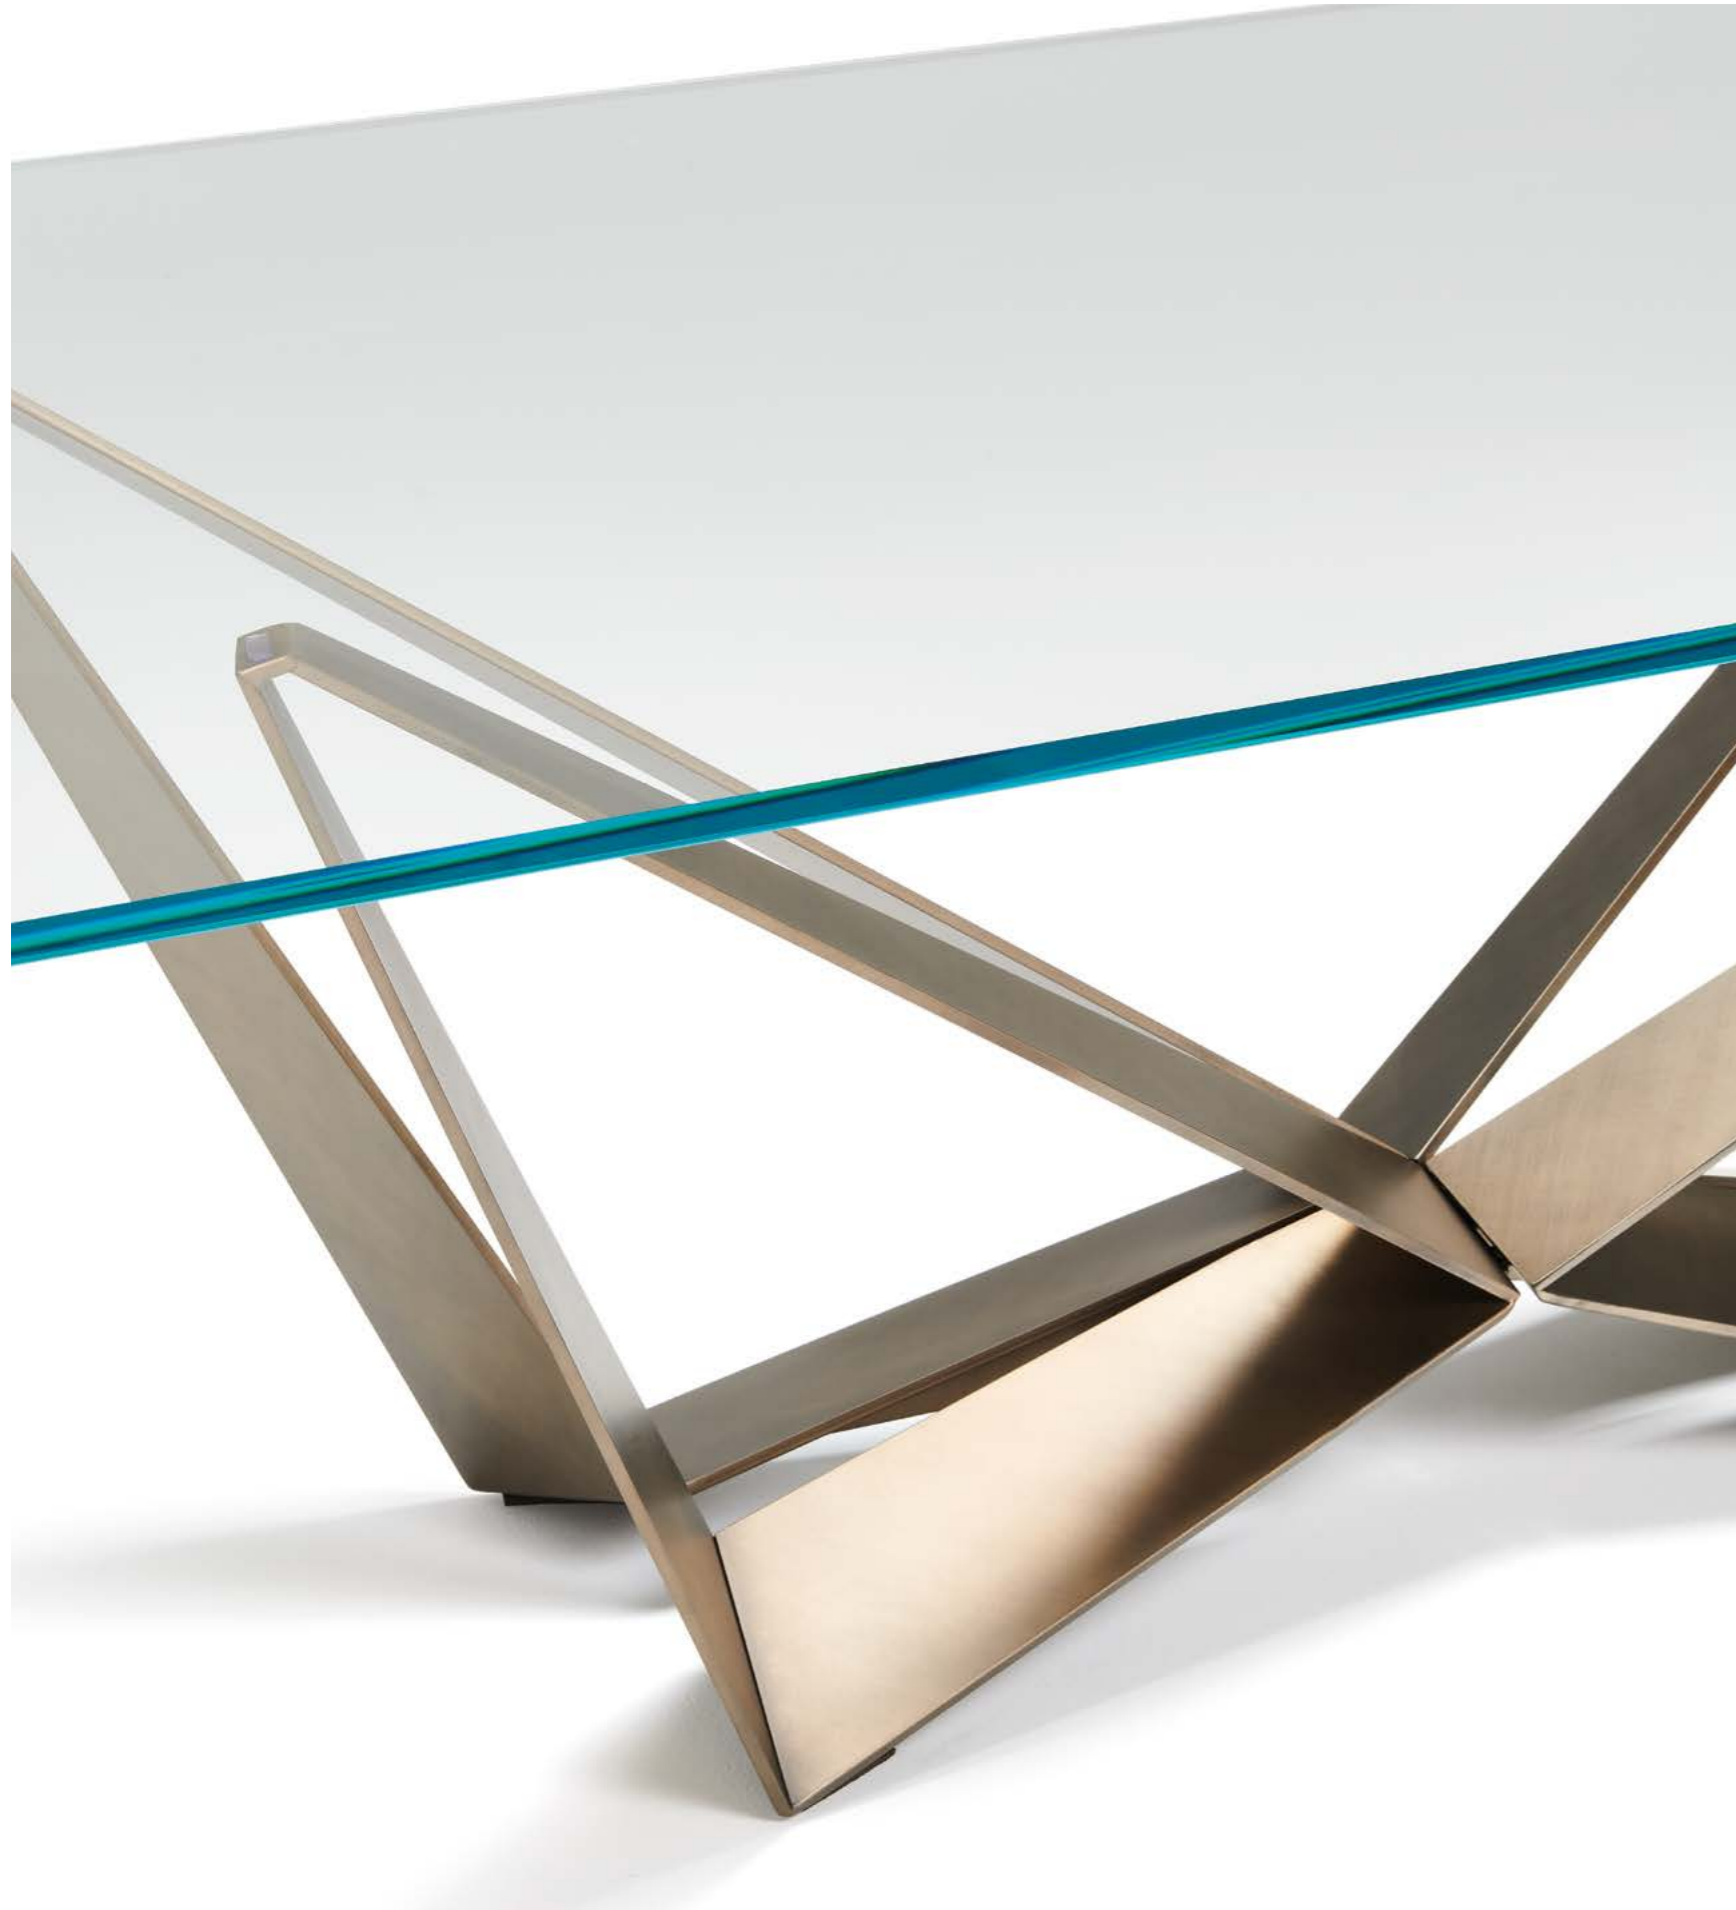

08 Chrome

06 Black Chrome

11 Satin Titanium

GFM70 Pearl Embossed Lacquered Steel

GFM11 Titanium Embossed Lacquered Steel

GFM69 Graphite Embossed Lacquered Steel

GFM73 Black Embossed Lacquered Steel

GFM18 Bronze Embossed Lacquered Steel

Brushed Brass

Brushed Bronze

Brushed Grey

Oxybrass