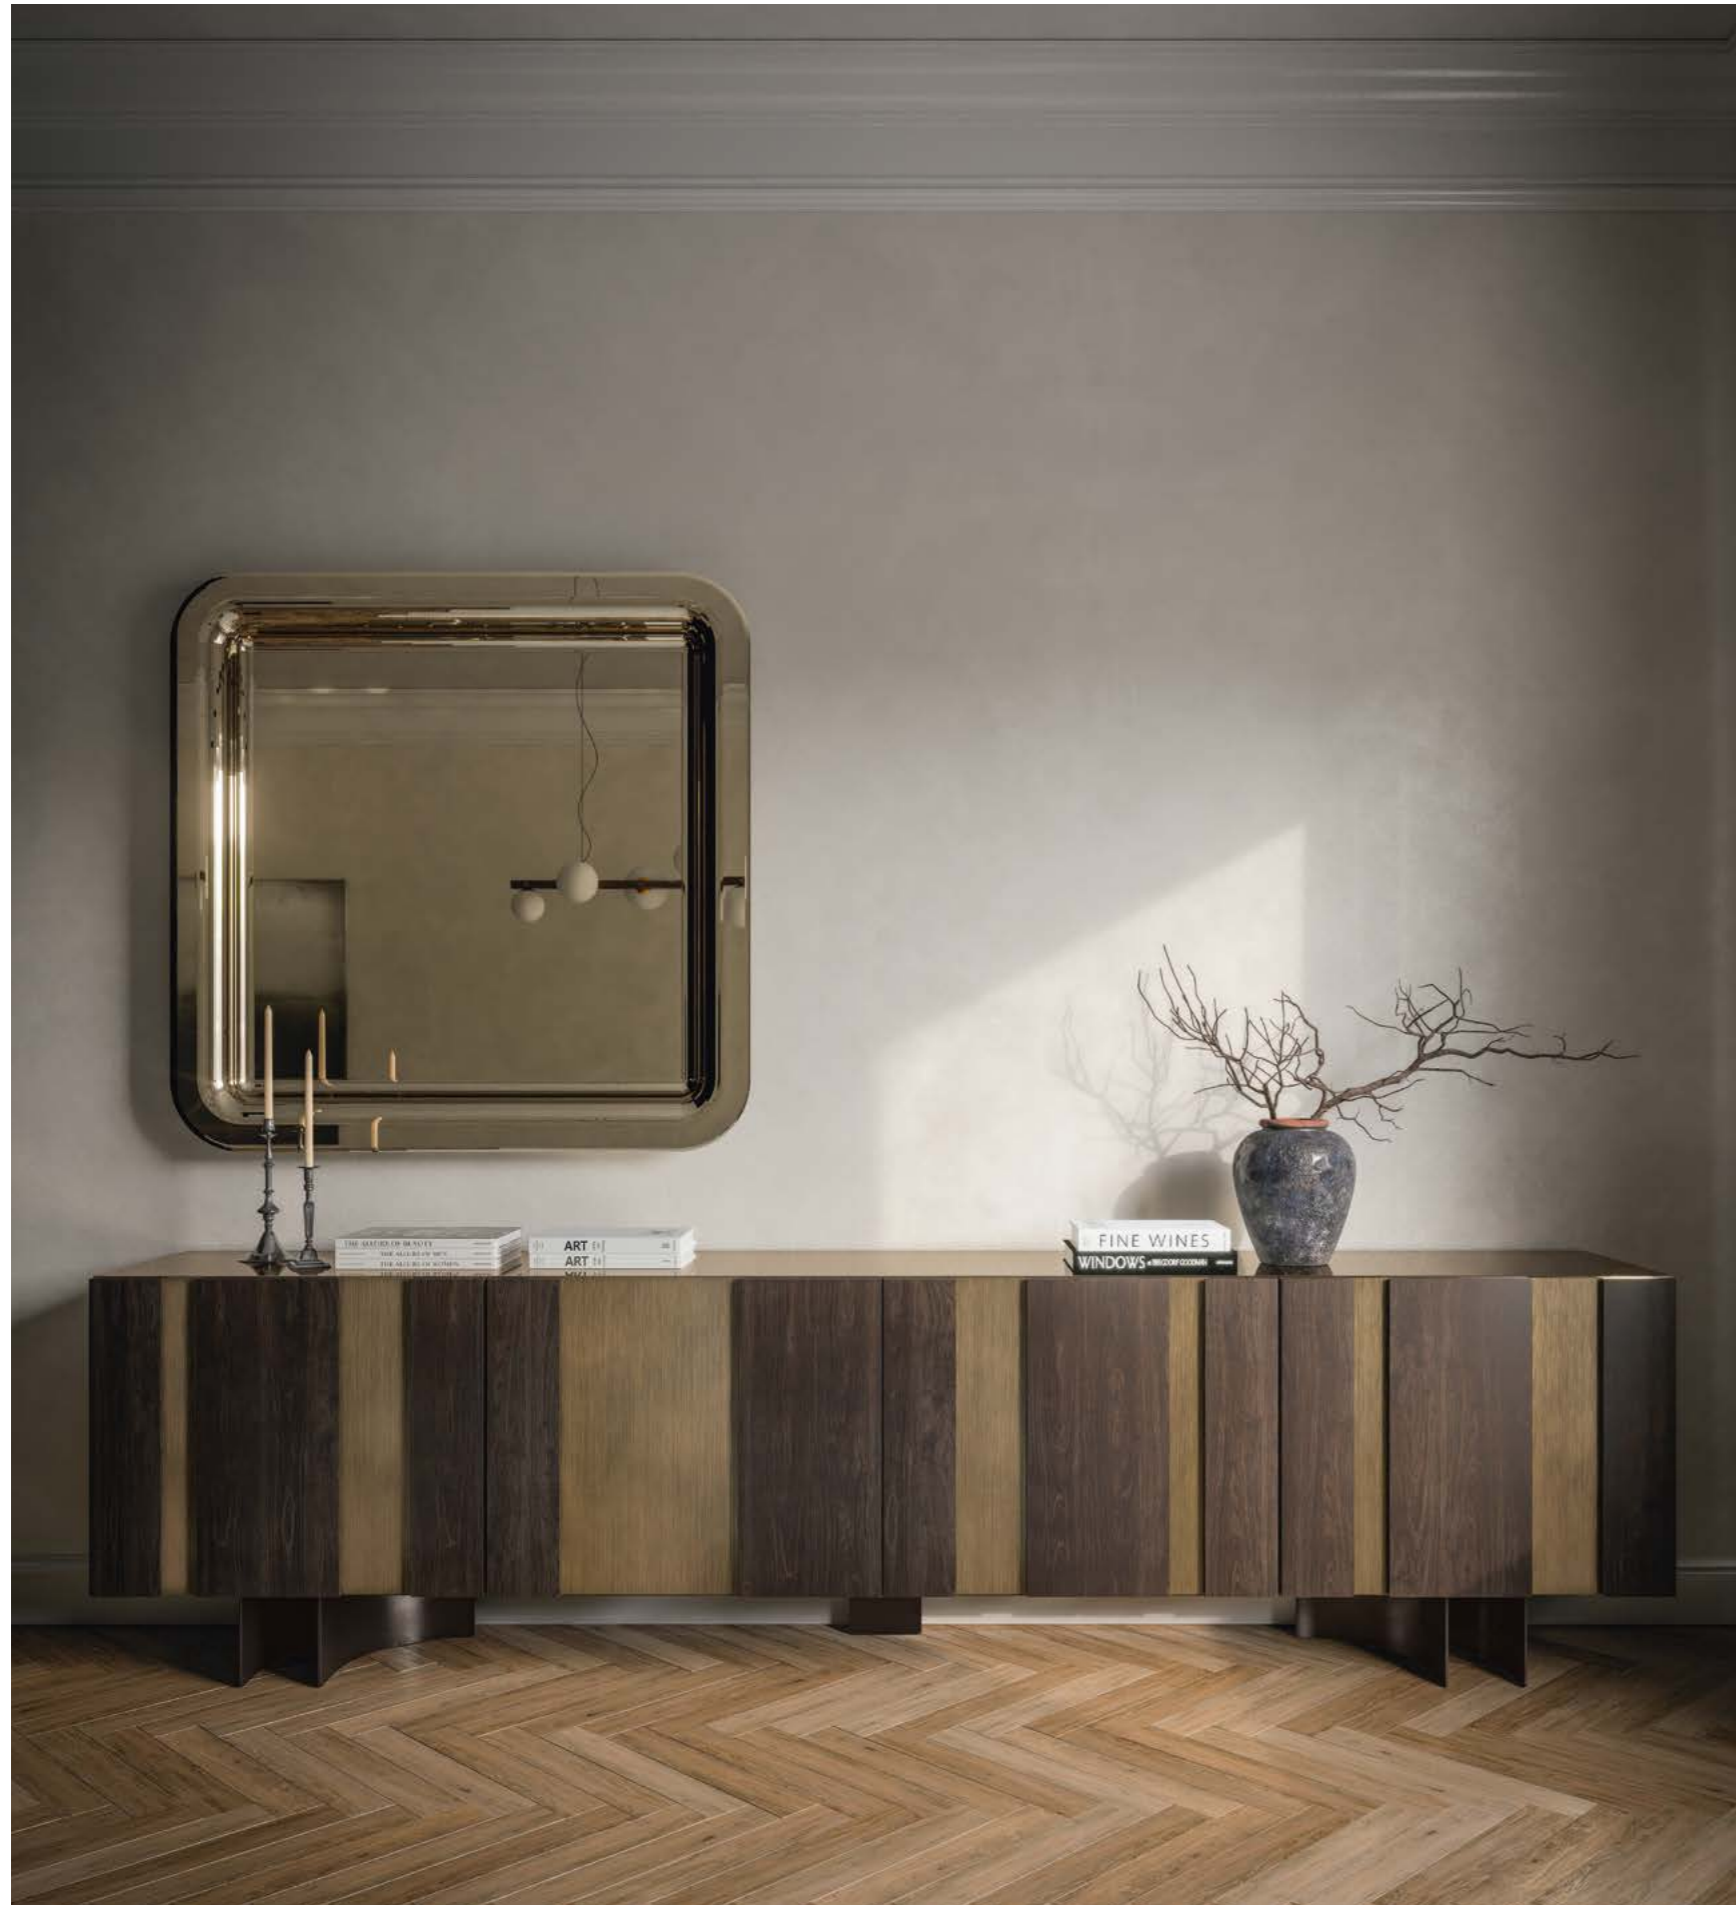

Oxybrass
Amsterdam sideboard