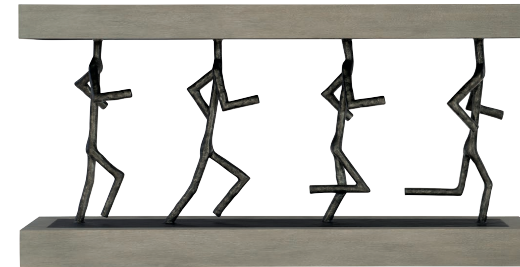

THEO CONSOLE TABLE 379-910

W 64 | D 16 | H 32-3/4 in.
W 162.56 | D 40.64 | H 83.19 cm.

Materials/Finishes: Wire-brushed top and base of quartered white oak veneers in Cerused Greige finish. Solid cast iron figures in Black finish.

Also available:
Figure Table 379-190