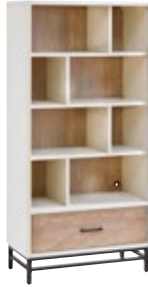

BOOKCASE
5321018 / 31w x 16d x 65h
Three adjustable wood shelves. Cord exits in back panel. One drawer. Metal base.
Shown on page: 9