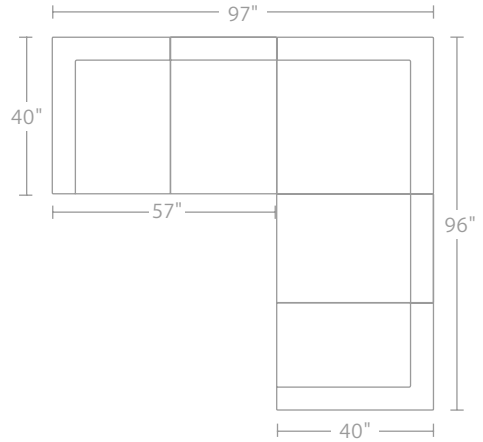

RILEY SECTIONAL
679511RSLC-619 / 96w x 122d x 36h
Performance Fabric
Turino.