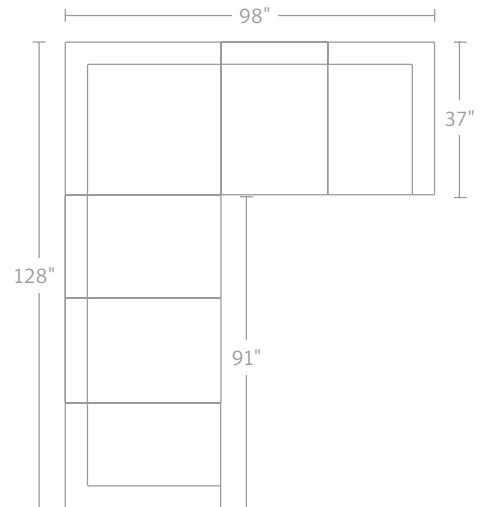

TUCKER SECTIONAL
727511RSLC-781 / 128w x 98d x 37h
Slalom - 100% Polypropylene.