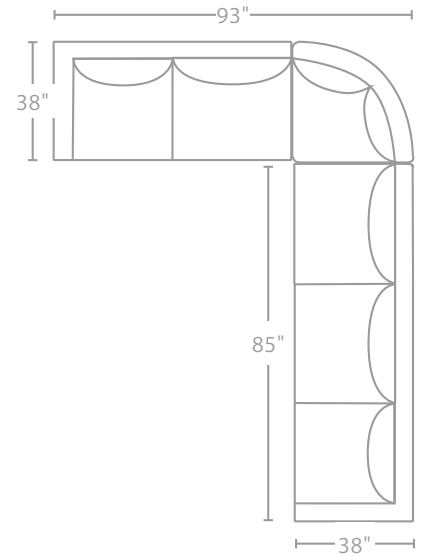

CONNOR SECTIONAL SOFA
407511LSRC-100 / 123w x 93d x 38h
Belgian Linen Stone - 100% Belgian Linen.