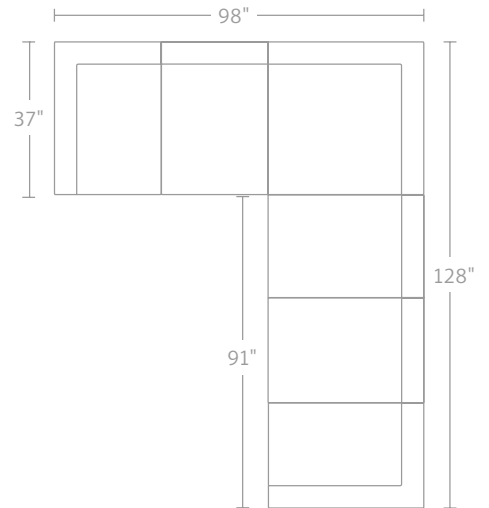

TUCKER SOFA
727501-781 / 82w x 39d x 37h
Slalom - 100% Polypropylene.
Shown on pages: 11, 36