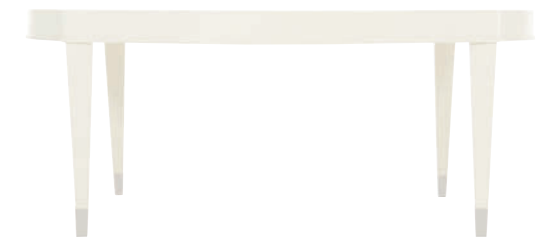

388-015 ROUND COCKTAIL TABLE

Diameter: 44-3/8 | H 18 in.
Diameter: 112.71 | H 45.72 cm.

Shaped top with bright silver silk screened pattern. Metal ferrules on legs. Adjustable glides. Silken Pearl finish. pages 10, 11, 13, 20